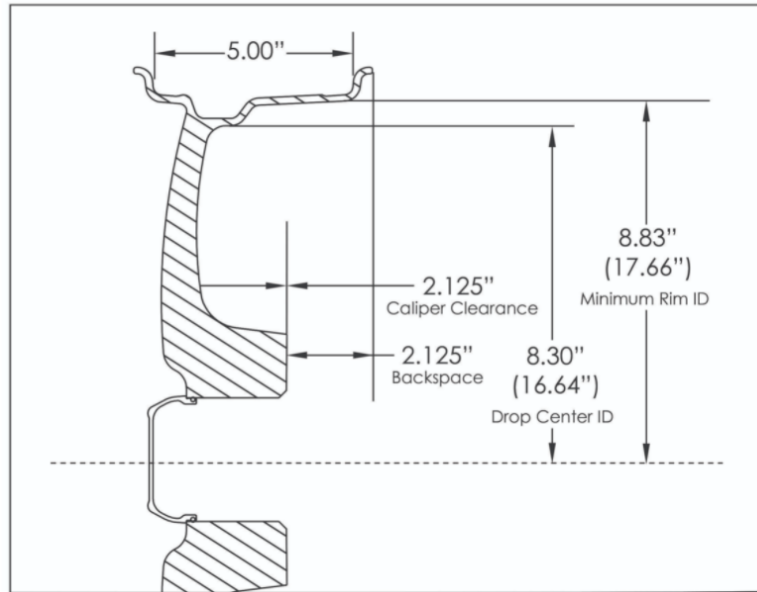

Billet Specialties Street Lite 18 x 5 Drag Pack Brake Caliper Clearance Measurements

18x5 Win Lite @ 2.125" Backspace

18x5 Win Lite @ 2.50" Backspace