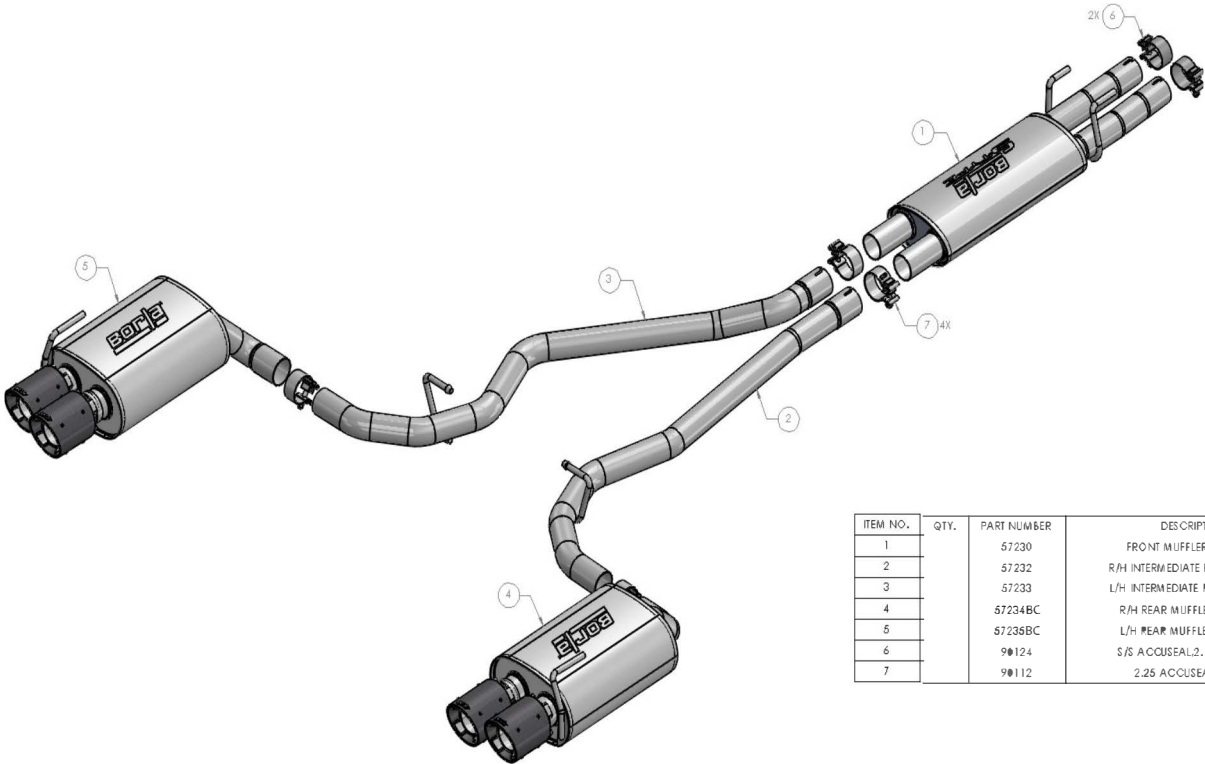

# Borla Performance - Bill of Materials

140820BC

ITEM NO.	QTY.	PART NUMBER	DESCRIPTION
1		57230	FRONT MUFFLER ASSEMBLY
2		57232	R/H INTERMEDIATE PIPE ASSEMBLY
3		57233	L/H INTERMEDIATE PIPE ASSEMBLY
4		57234BC	R/H REAR MUFFLER ASSEMBLY
5		57235BC	L/H REAR MUFFLER ASSEMBLY
6		90124	S/S ACCUSEAL.2.125" / 54mm:
7		90112	2.25 ACCUSEAL CLAMP