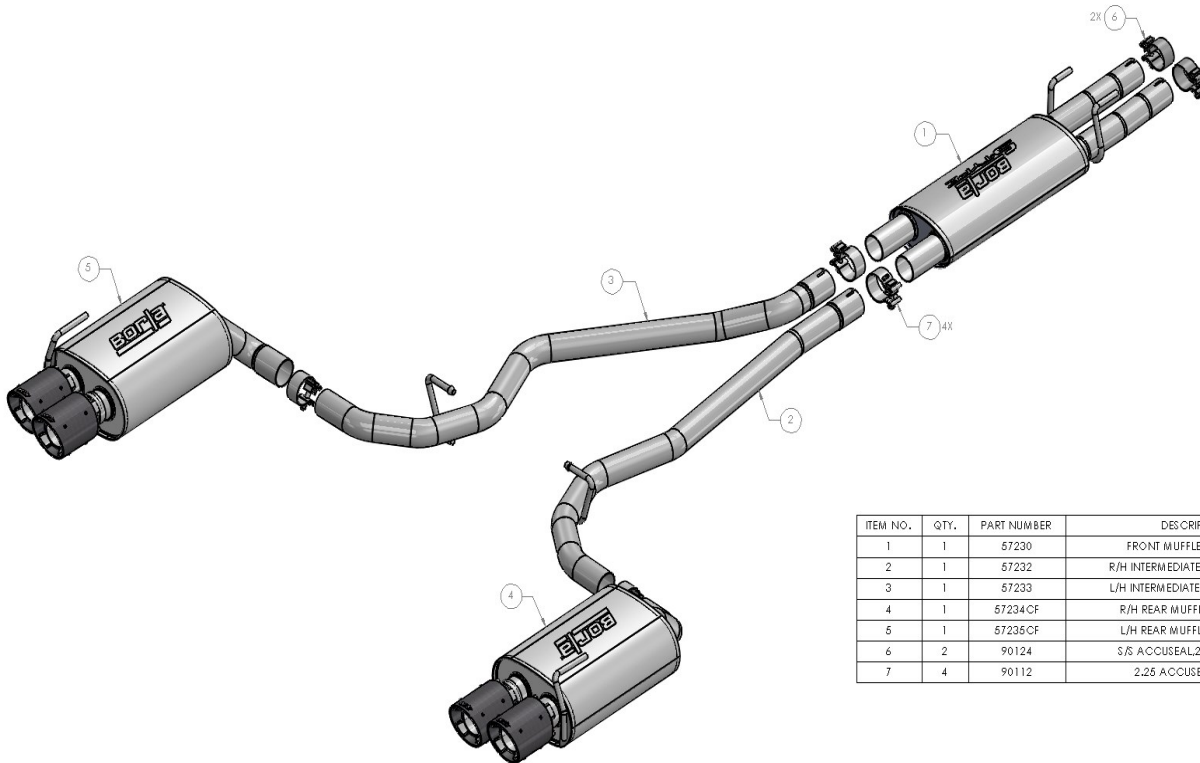

**Borla Performance - Bill of Materials**

**140820CF**

ITEM NO.	QTY.	PART NUMBER	DESCRIPTION
1	1	57230	FRONT MUFFLER ASSEMBLY
2	1	57232	R/H INTERMEDIATE PIPE ASSEMBLY
3	1	57233	L/H INTERMEDIATE PIPE ASSEMBLY
4	1	57234CF	R/H REAR MUFFLER ASSEMBLY
5	1	57235CF	L/H REAR MUFFLER ASSEMBLY
6	2	90124	S/S ACCUSEAL.2.125" / 54mm:
7	4	90112	2.26 ACCUSEAL CLAMP