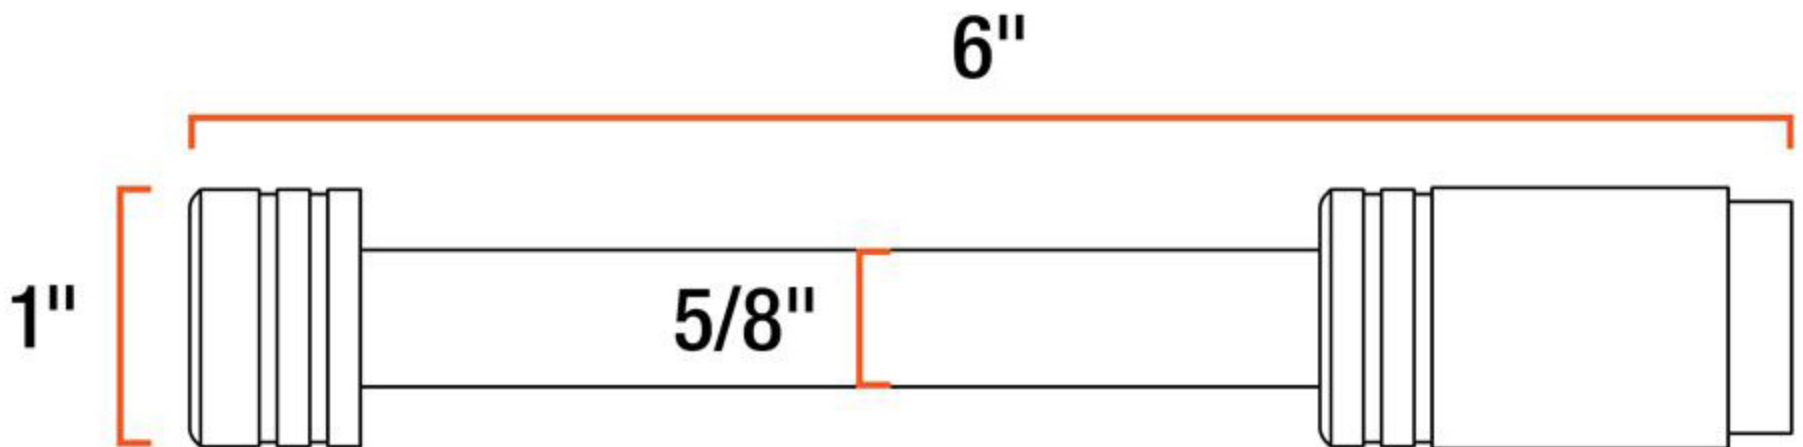

# APPROXIMATE DIMENSIONS

**Fits tow bar arms**

**Fits up to 2-1/2" receiver tubes**