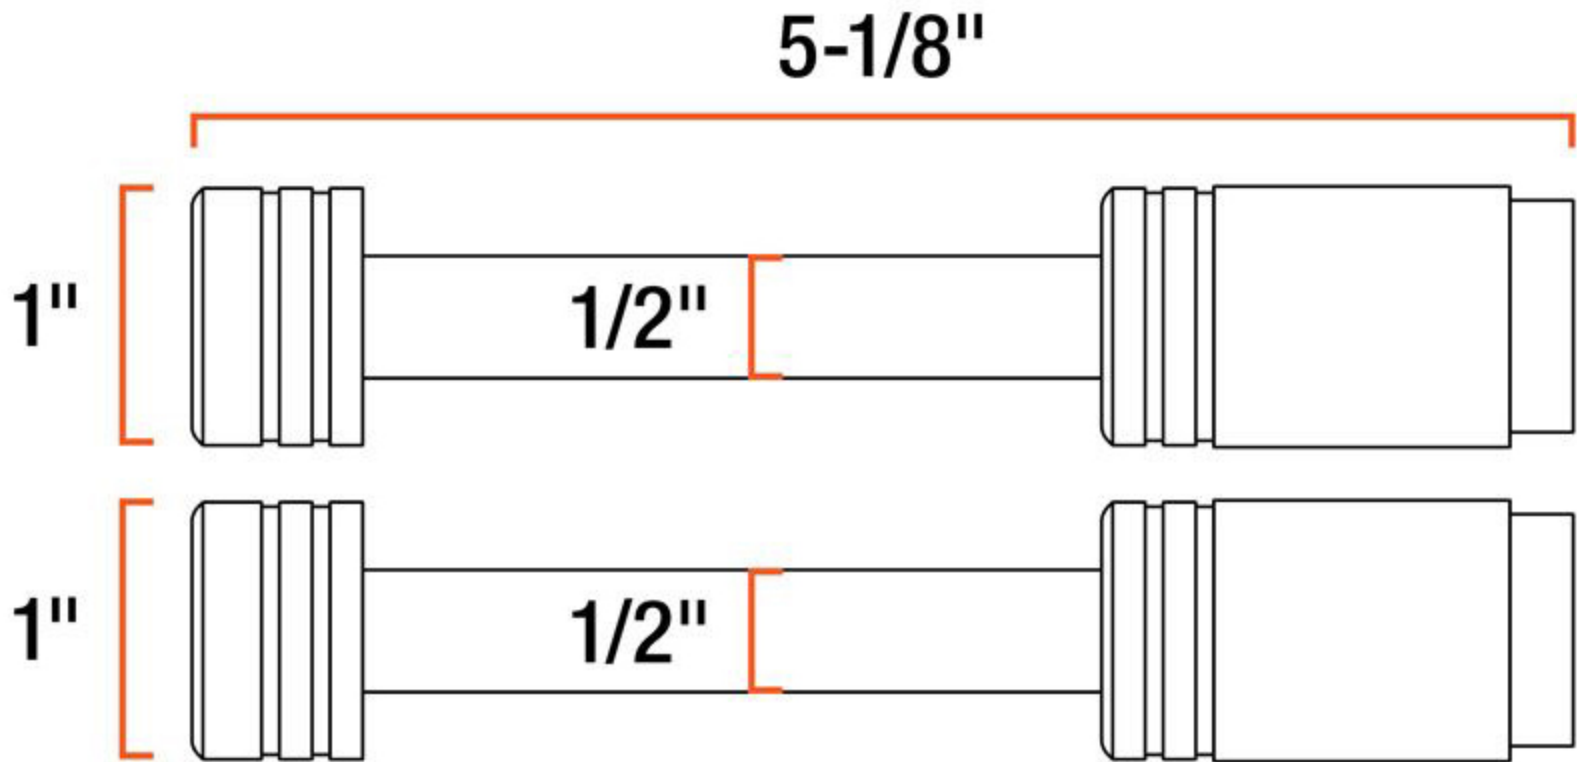

# APPROXIMATE DIMENSIONS

**Fits tow bar arms**

**Fits up to 2-1/2" receiver tubes**