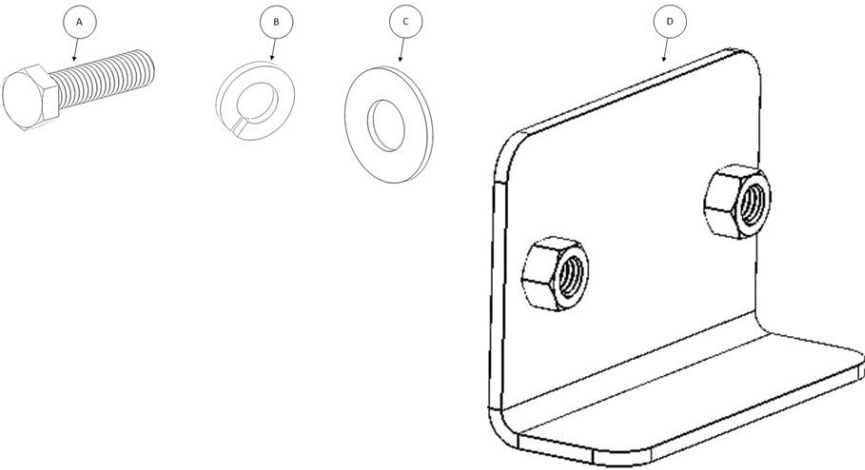

PARTS INCLUDED:

PART NO.

- 371110T

PRODUCT DESCRIPTION:

- ROCKLINE STUBBY REAR BUMPER

APPLICATION:

- JEEP WRANGLER JK

ITEM	QTY.	DESCRIPTION	QTY.
A		1/2" x 1 1/2" Hex Head Bolt	6
B		1/2" Lock Washer	6
C		1/2" Flat Washer	6
D		Nut Plate	2
E		Rockline Rear Bumper	1
F		Mesh Vent Cover (Driver, Pre-Installed)	1
G		Mesh Vent Cover (Passenger, Pre-Installed)	1