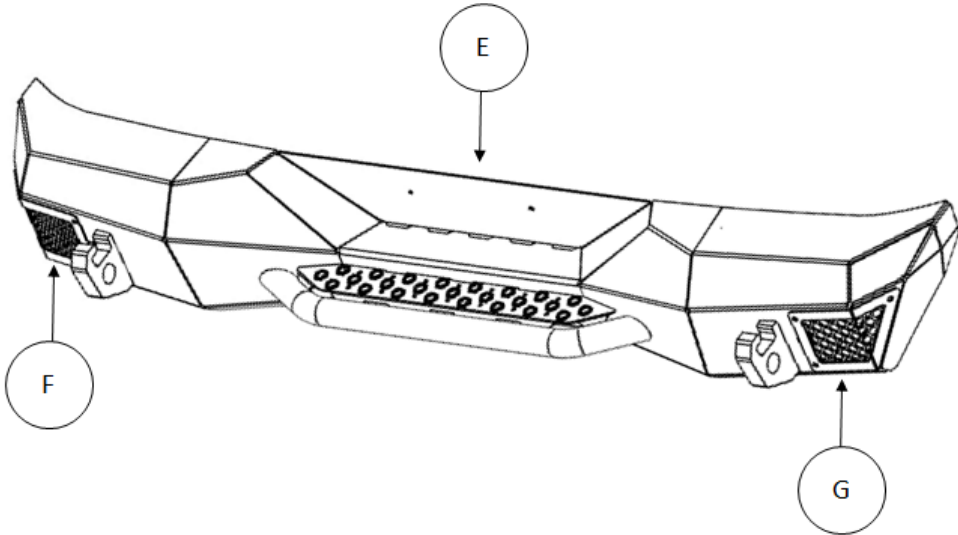

PARTS INCLUDED:

PART NO.

- 371110T

PRODUCT DESCRIPTION:

- ROCKLINE STUBBY REAR BUMPER

APPLICATION:

- JEEP WRANGLER JK

ITEM	QTY.	DESCRIPTION	QTY.
A		1/2" x 1 1/2" Hex Head Bolt	6
B		1/2" Lock Washer	6
C		1/2" Flat Washer	6
D		Nut Plate	2
E		Rockline Rear Bumper	1
F		Mesh Vent Cover (Driver, Pre-Installed)	1
G		Mesh Vent Cover (Passenger, Pre-Installed)	1