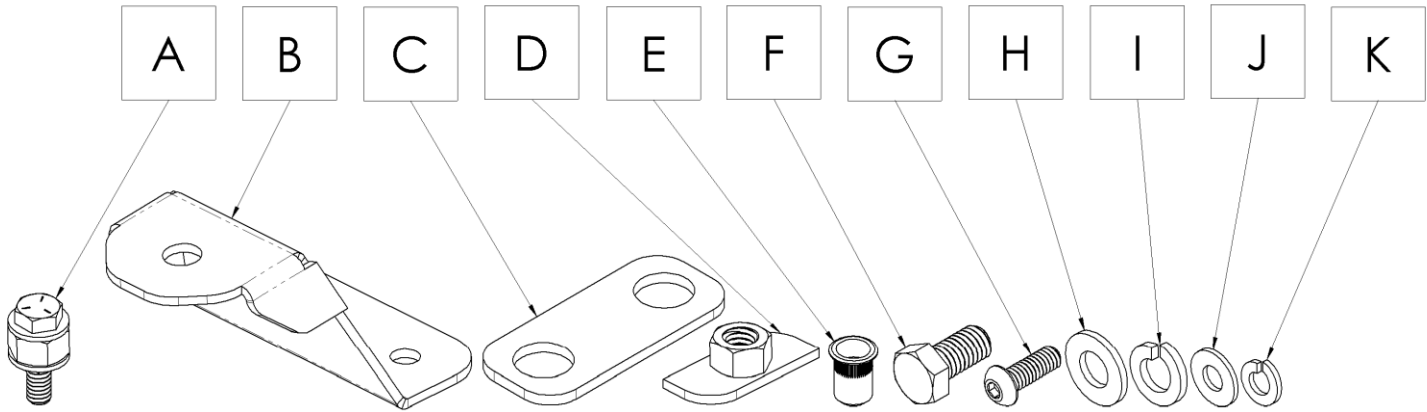

GO RHINO®

PARTS INCLUDED IN THIS LIST:

5910001T SRM SERIES FIXED MOUNTING KIT					
ITEM	QTY.	DESCRIPTION	ITEM	QTY.	DESCRIPTION
A	1	1/4" RIVET NUT INSTALL TOOL	H	4	3/8" FLAT WASHER
B	4	MOUNTING BRACKET	I	4	3/8" SPLIT LOCK WASHER
C	4	GASKET	J	8	1/2" FLAT WASHER
D	4	T-NUT	K	8	1/4" SPLIT LOCK WASHER
E	8	1/4" RIVET NUT	L	4	1/2" X 1/2" HEX HEAD BOLT
F	4	3/8" X 1/2" HEX HEAD SCREW	M	4	1/2" HEX NUT
G	8	1/4" X 3/8" BUTTON HEAD SCREW			