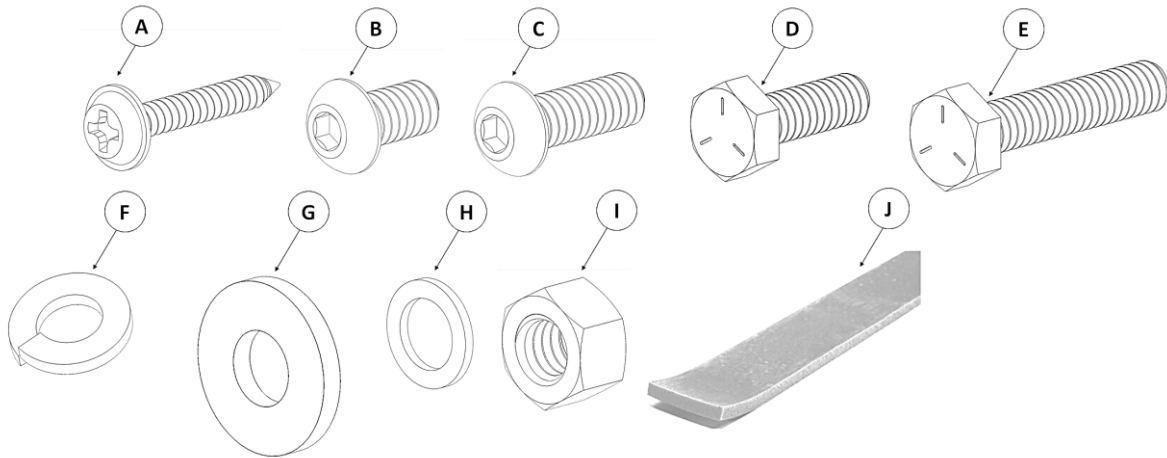

HARDWARE INCLUDED IN THIS LIST:

ITEM	QTY.	PART NUMBER	DESCRIPTION	ITEM	QTY.	PART NUMBER	DESCRIPTION
A	14	90930A249	#10 x 1 1/8" Rounded Head Screw	F	30	AST-RPR70	1/4" Lock Washer
B	14	AST-T845	1/4" x 1/2" Button Head Screw	G	30	AST-RP02	1/4" Flat Washer
C	32	AST-T835	1/4" x 3/4" Button Head Screw	H	32	ASH-E151	1/4" Flat Washer (Plastic)
D	8	AST-T870	1/4" x 3/4" Hex Bolt	I	30	AST-TU12	1/4" Hex Nut
E	8	AST-T799	1/4" x 1 1/4" Hex Bolt	J	2	SM400-06	Adhesive Backed Foam Tape

5934068T

PARTS INCLUDED IN THIS LIST:

ITEM	QTY.	PART #	DESCRIPTION	ITEM	QTY.	PART #	DESCRIPTION
1	1		Side Rail & Crossbar Cap Bracket Assembly (Driver)	5	1		Side Rail & Crossbar Cap Bracket Assembly (Passenger)
2	7		Crossbar	6	1		Rear cover
3	1		Front Cover	7	1		Rear Base
4	1		Front Base	8	4		Clamp Bracket
				9	4		Strap Bracket