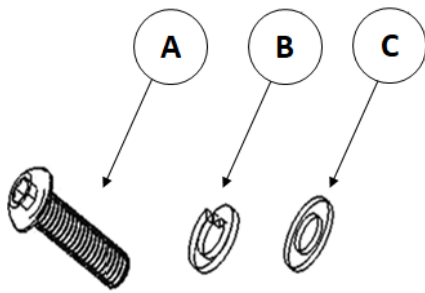

PARTS INCLUDED IN THIS LIST:

ITEM	QTY.	PART NUMBER	DESCRIPTION	TORQUE	ITEM	QTY.	PART NUMBER	DESCRIPTION	TORQUE
A	1	AST-T901	M6 x 25MM Button Head Screw		H	2	AST-T488	3/8" x 2 1/2" Hex Head Screw	
B	1	AST-RPR28G	M6 Lock Washer		I	4	AST-RPR07G	3/8" Lock Washer	
C	1	AST-RP62	M6 Flat Washer		J	6	AST-RP12G	3/8" Flat Washer	
D	2	AST-895	M8 x 40MM Button Head Screw		K	2	AST-TU43	3/8" Hex Nut	
E	2	AST-RPR71	M8 Lock Washer		L	2	ASH-E223	Rubber Washer	
F	2	AST-RP117	M8 Flat Washer		M	2	701001T3AA	Spacer Washer	
G	2	AST-T129G	3/8" x 1 1/4" Hex Head Screw						

PARTS INCLUDED IN THIS LIST:

ITEM	QTY.	PART NUMBER	DESCRIPTION	ITEM	QTY.	PART NUMBER	DESCRIPTION
N	1	701003T0BA	Jack Mount	P	1	ASH-E218	Pinch Weld Isolation Gasket
O	1	ASH-E217	Fender Isolation Gasket	Q	1	ASH-E224	Jack Base Isolation Gasket