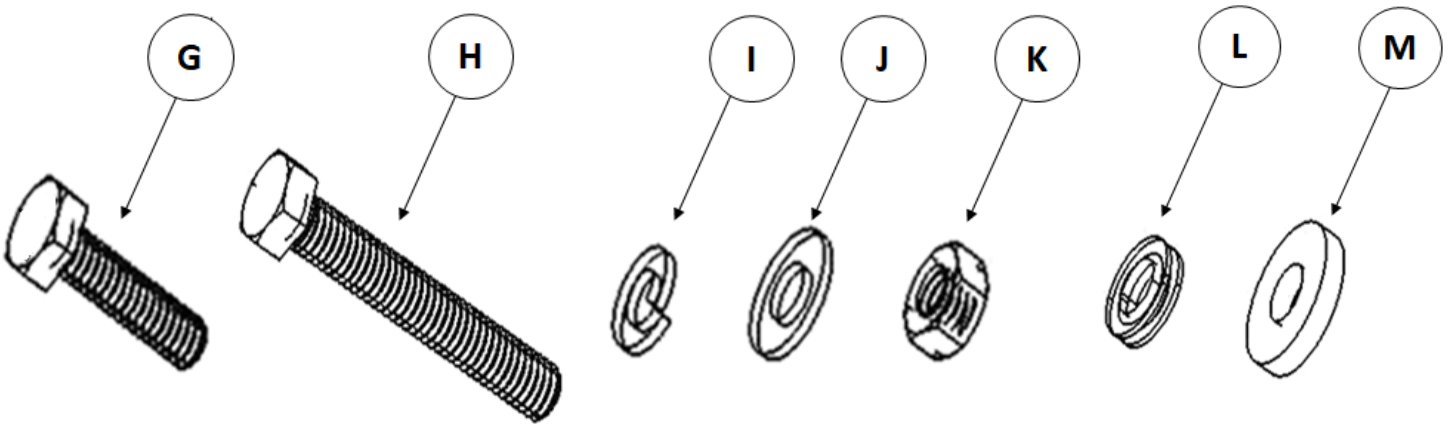

PARTS INCLUDED IN THIS LIST:

ITEM	QTY.	PART NUMBER	DESCRIPTION	TORQUE	ITEM	QTY.	PART NUMBER	DESCRIPTION	TORQUE
A	1	AST-T901	M6 x 25MM Button Head Screw		H	2	AST-T488	3/8" x 2 1/2" Hex Head Screw	
B	1	AST-RPR28G	M6 Lock Washer		I	4	AST-RPR07G	3/8" Lock Washer	
C	1	AST-RP62	M6 Flat Washer		J	6	AST-RP12G	3/8" Flat Washer	
D	2	AST-895	M8 x 40MM Button Head Screw		K	2	AST-TU43	3/8" Hex Nut	
E	2	AST-RPR71	M8 Lock Washer		L	2	ASH-E223	Rubber Washer	
F	2	AST-RP117	M8 Flat Washer		M	2	701001T3AA	Spacer Washer	
G	2	AST-T129G	3/8" x 1 1/4" Hex Head Screw						

PARTS INCLUDED IN THIS LIST:

ITEM	QTY.	PART NUMBER	DESCRIPTION	ITEM	QTY.	PART NUMBER	DESCRIPTION
N	1	701003T0BA	Jack Mount	P	1	ASH-E218	Pinch Weld Isolation Gasket
O	1	ASH-E217	Fender Isolation Gasket	Q	1	ASH-E224	Jack Base Isolation Gasket