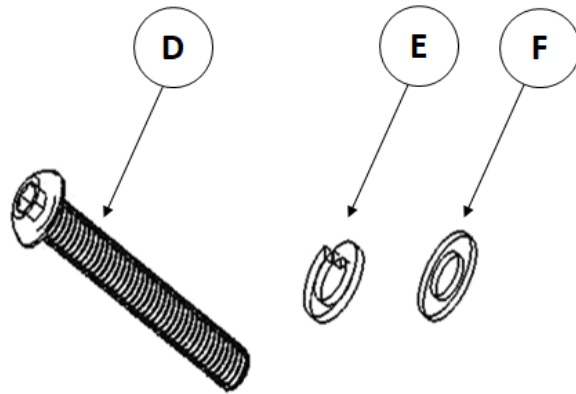

PARTS INCLUDED IN THIS LIST:

ITEM	QTY.	PART NUMBER	DESCRIPTION	TORQUE	ITEM	QTY.	PART NUMBER	DESCRIPTION	TORQUE
A	1	AST-T901	M6 x 25MM Button Head Screw		H	2	AST-T488	3/8" x 2 1/2" Hex Head Screw	
B	1	AST-RPR28G	M6 Lock Washer		I	4	AST-RPR07G	3/8" Lock Washer	
C	1	AST-RP62	M6 Flat Washer		J	6	AST-RP12G	3/8" Flat Washer	
D	2	AST-895	M8 x 40MM Button Head Screw		K	2	AST-TU43	3/8" Hex Nut	
E	2	AST-RPR71	M8 Lock Washer		L	2	ASH-E223	Rubber Washer	
F	2	AST-RP117	M8 Flat Washer		M	2	701001T3AA	Spacer Washer	
G	2	AST-T129G	3/8" x 1 1/4" Hex Head Screw						

PARTS INCLUDED IN THIS LIST:

ITEM	QTY.	PART NUMBER	DESCRIPTION	ITEM	QTY.	PART NUMBER	DESCRIPTION
N	1	701003T0BA	Jack Mount	P	1	ASH-E218	Pinch Weld Isolation Gasket
O	1	ASH-E217	Fender Isolation Gasket	Q	1	ASH-E224	Jack Base Isolation Gasket