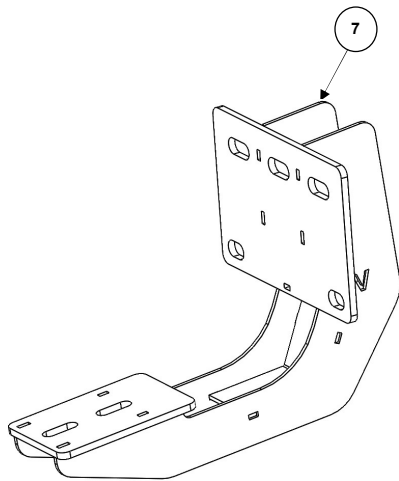

GO RHINO®

V3409980T Parts

PARTS INCLUDED IN THIS LIST:

ITEM	QTY.	DESCRIPTION
1	12	M8 X 25 HEX BOLT (BLACK)
2	12	½ X 1" SHIM (BLACK)
3	12	M8 FLANGE NUT (BLACK)
4	18	M8-1.25 HEX NUT
5	18	5/16" FLAT WASHER
6	18	5/16" LOCK WASHER
7	6 PZ	VERTEX V3 BRACKETS

1 pair Vertex V3 Side Steps