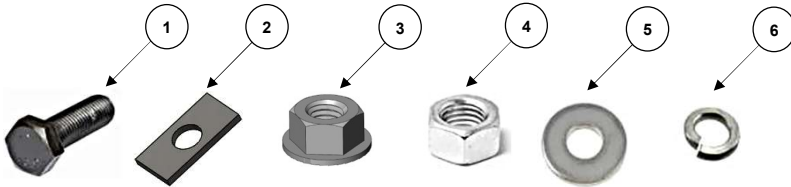

GO RHINO®

V3409980T Parts

PARTS INCLUDED IN THIS LIST:

ITEM	QTY.	DESCRIPTION
1	12	M8 X 25 HEX BOLT (BLACK)
2	12	½ X 1" SHIM (BLACK)
3	12	M8 FLANGE NUT (BLACK)
4	18	M8-1.25 HEX NUT
5	18	5/16" FLAT WASHER
6	18	5/16" LOCK WASHER
7	6 PZ	VERTEX V3 BRACKETS

1 pair Vertex V3 Side Steps