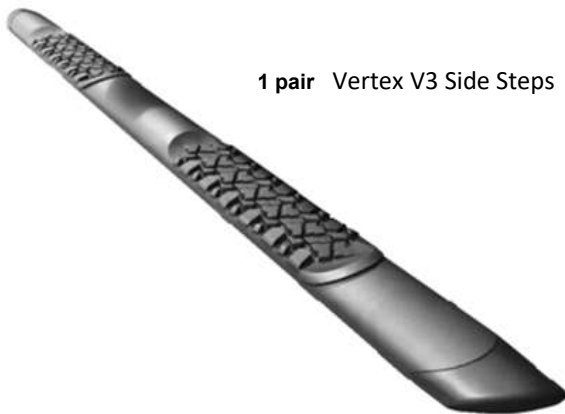

GORRHINO®

V3410687T Parts

PARTS INCLUDED IN THIS LIST:

Item	Quant.	Description
1	12	3/8 x 1" Hex bolt
2	18	3/8" Flat washer
3	18	3/8" Lock washer
4	6	3/8" Hex nut
5	12	M8 x 25mm. Hex bolt
6	12	M8 Flat washer
7	12	M8 Lock washer
8	4	Sems M8 Hex bolt
9	12	M8 Hex nut
10	12	Bolt shim
11	6	Vinyl Gasket
12	6	Bolt and nuts bracket
13	3 Set	Front / central / Rear bracket (Driver shown)

1 pair Vertex V3 Side Steps