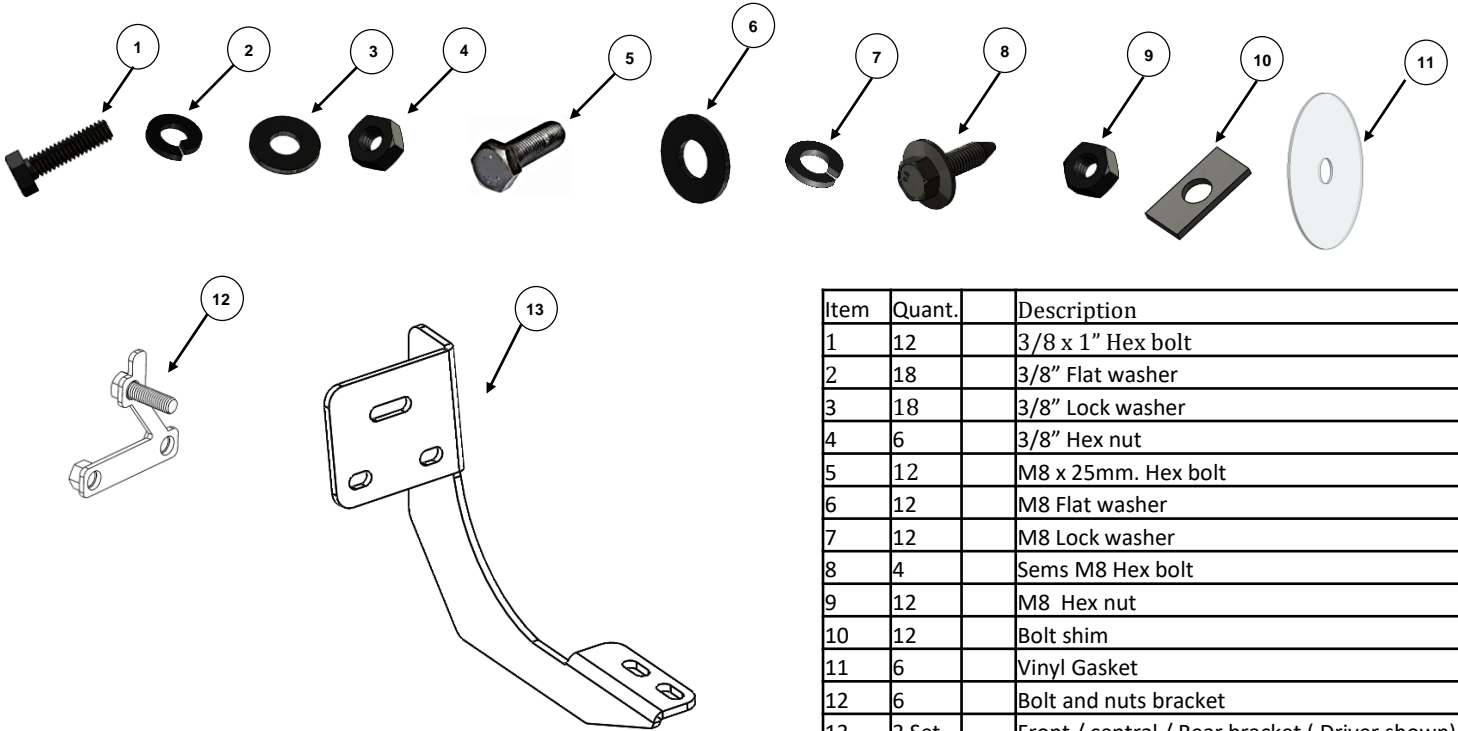

GORRHINO®

V3410687T Parts

PARTS INCLUDED IN THIS LIST:

Item	Quant.	Description
1	12	3/8 x 1" Hex bolt
2	18	3/8" Flat washer
3	18	3/8" Lock washer
4	6	3/8" Hex nut
5	12	M8 x 25mm. Hex bolt
6	12	M8 Flat washer
7	12	M8 Lock washer
8	4	Sems M8 Hex bolt
9	12	M8 Hex nut
10	12	Bolt shim
11	6	Vinyl Gasket
12	6	Bolt and nuts bracket
13	3 Set	Front / central / Rear bracket (Driver shown)

1 pair Vertex V3 Side Steps