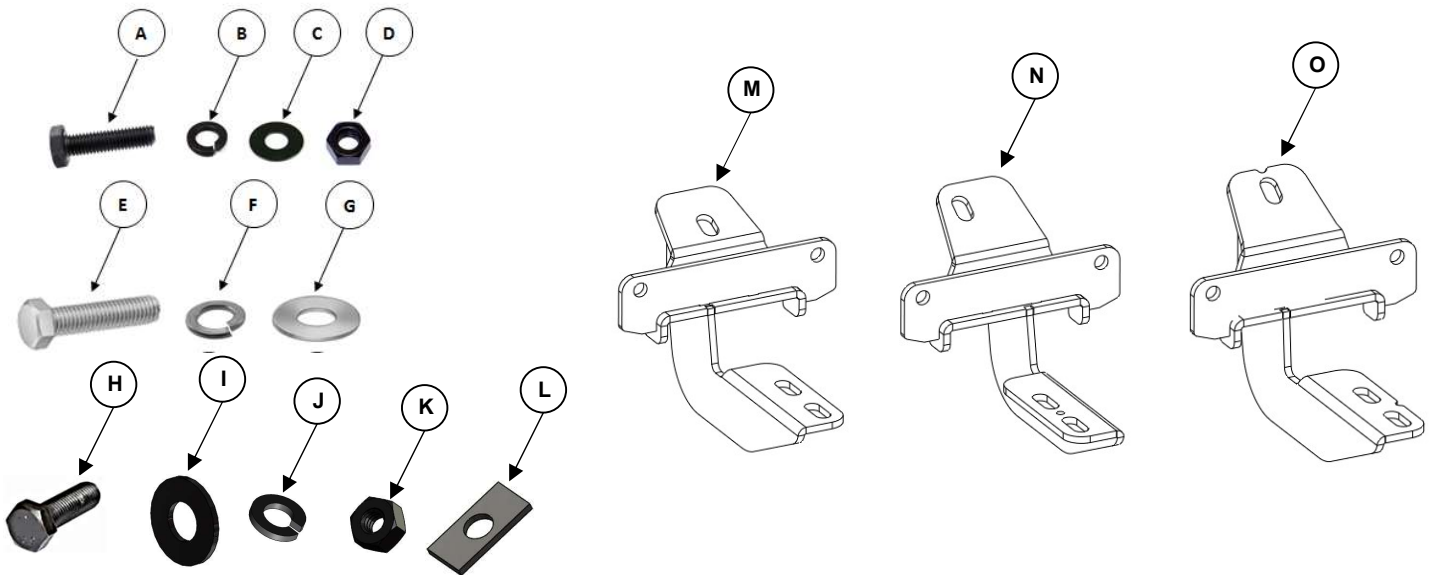

GO RHINO®

V3412974T Parts

PARTS INCLUDED IN THIS LIST:

ITEM	QTY.	DESCRIPTION	ITEM	QTY.	DESCRIPTION
A	12	1/4" x 1" Hex Bolt (black)	I	12	5/16" Flat Washer
B	24	1/4" Flat Washer (black)	J	12	5/16" Lock Washer
C	12	1/4" Lock Washer (black)	K	12	M8 Hex nut
D	12	1/4" Hex Nut (black)	L	12	Bolt shim
E	6	M10-1.5 x 30mm Hex Bolt	M	2	Front Bracket
F	6	M10 Lock Washer	N	1 Pr	Center Bracket
G	6	M10 Flat Washer	O	2	Rear Bracket
H	12	M8 x 25mm Hex head bolt			

1 pair Vertex V3 Side Steps