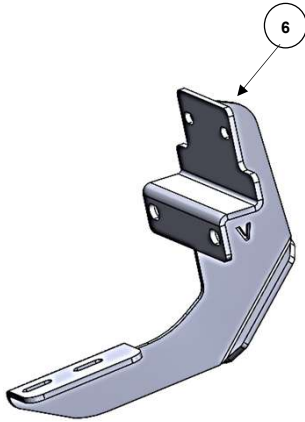

GO RHINO®

V3417780T Parts

PARTS INCLUDED IN THIS LIST:

Item	Qty.	Description
1	12	M8 x 25mm. Hex bolt
2	12	Screw shim
3	30	M8 Hex nut
4	30	5/16" lock washer
5	30	5/16" flat washer
6	6	Bracket Vertex

1 pair Vertex V3 Side Steps