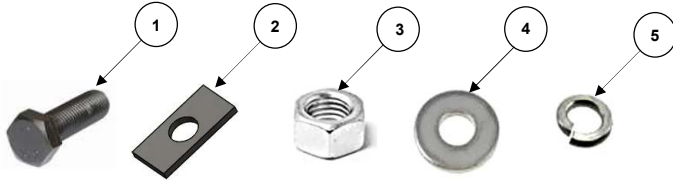

GO RHINO®

V3417780T Parts

PARTS INCLUDED IN THIS LIST:

Item	Qty.	Description
1	12	M8 x 25mm. Hex bolt
2	12	Screw shim
3	30	M8 Hex nut
4	30	5/16" lock washer
5	30	5/16" flat washer
6	6	Bracket Vertex

1 pair Vertex V3 Side Steps