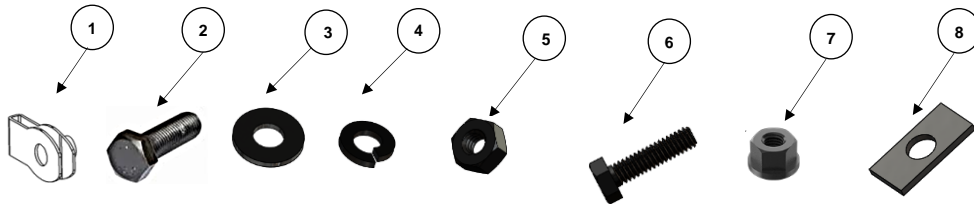

GORRHINO®

V3418087T Parts

PARTS INCLUDED IN THIS LIST:

Item	Quant.	Description
1	6	3/8" Clip nut
2	12	3/8 X 1 1/4" Hex head bolt
3	18	3/8" Flat washer
4	12	3/8" Lock washer
5	6	3/8" Hex nut
6	12	M8 x 25 mm Hex Bolt
7	12	Flange nut M8
8	12	Shim
9	6 Pcs	Front / Central / Rear bracket

1 pair Vertex V3 Side Steps