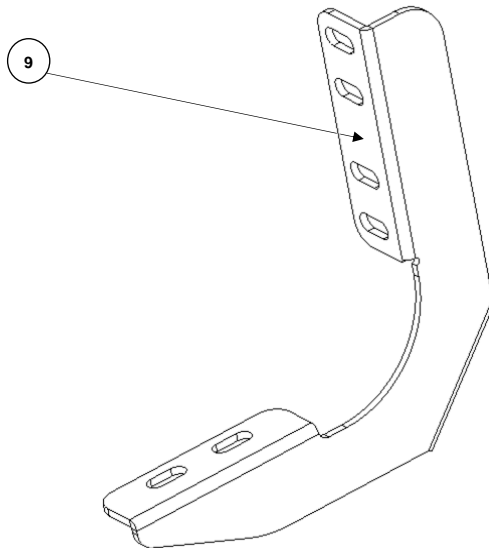

GORRHINO®

V3418087T Parts

PARTS INCLUDED IN THIS LIST:

Item	Quant.	Description
1	6	3/8" Clip nut
2	12	3/8 X 1 1/4" Hex head bolt
3	18	3/8" Flat washer
4	12	3/8" Lock washer
5	6	3/8" Hex nut
6	12	M8 x 25 mm Hex Bolt
7	12	Flange nut M8
8	12	Shim
9	6 Pcs	Front / Central / Rear bracket

1 pair Vertex V3 Side Steps