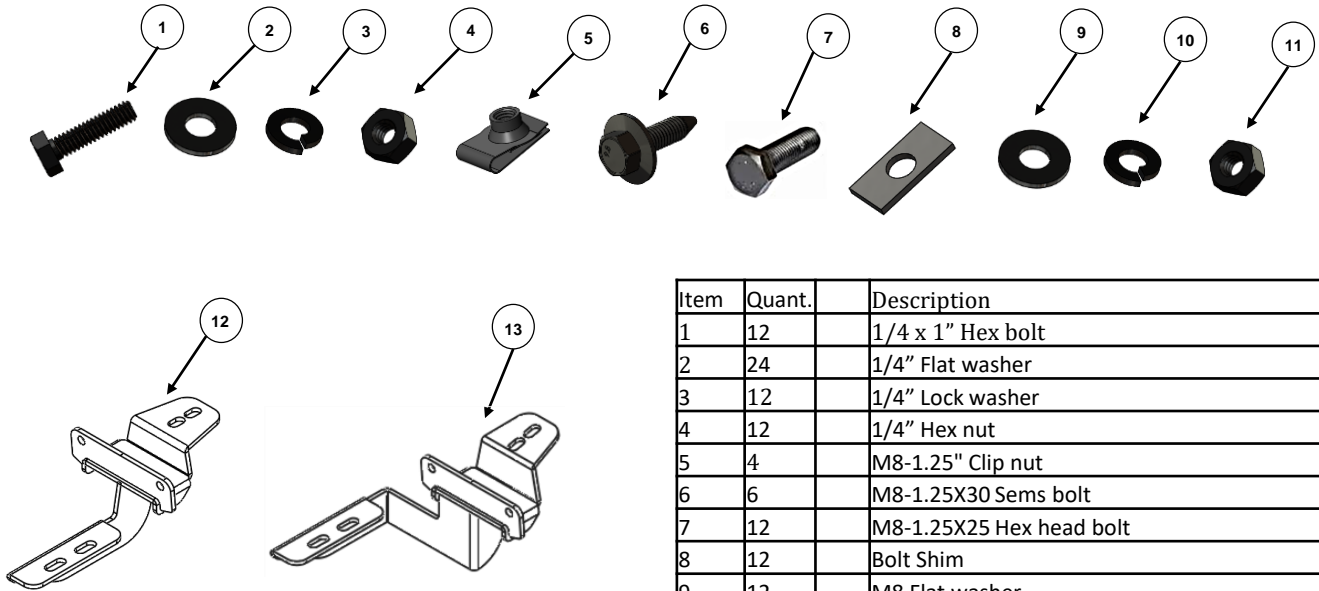

## V3450674T Parts

PARTS INCLUDED IN THIS LIST:

Item	Quant.	Description
1	12	1/4 x 1" Hex bolt
2	24	1/4" Flat washer
3	12	1/4" Lock washer
4	12	1/4" Hex nut
5	4	M8-1.25" Clip nut
6	6	M8-1.25X30 Sems bolt
7	12	M8-1.25X25 Hex head bolt
8	12	Bolt Shim
9	12	M8 Flat washer
10	12	M8 Lock washer
11	12	M8-1.25 Hex nut
12	4	Front and center Bracket
113	2	Rear Bracket

1 pair Vertex V3 Side Steps