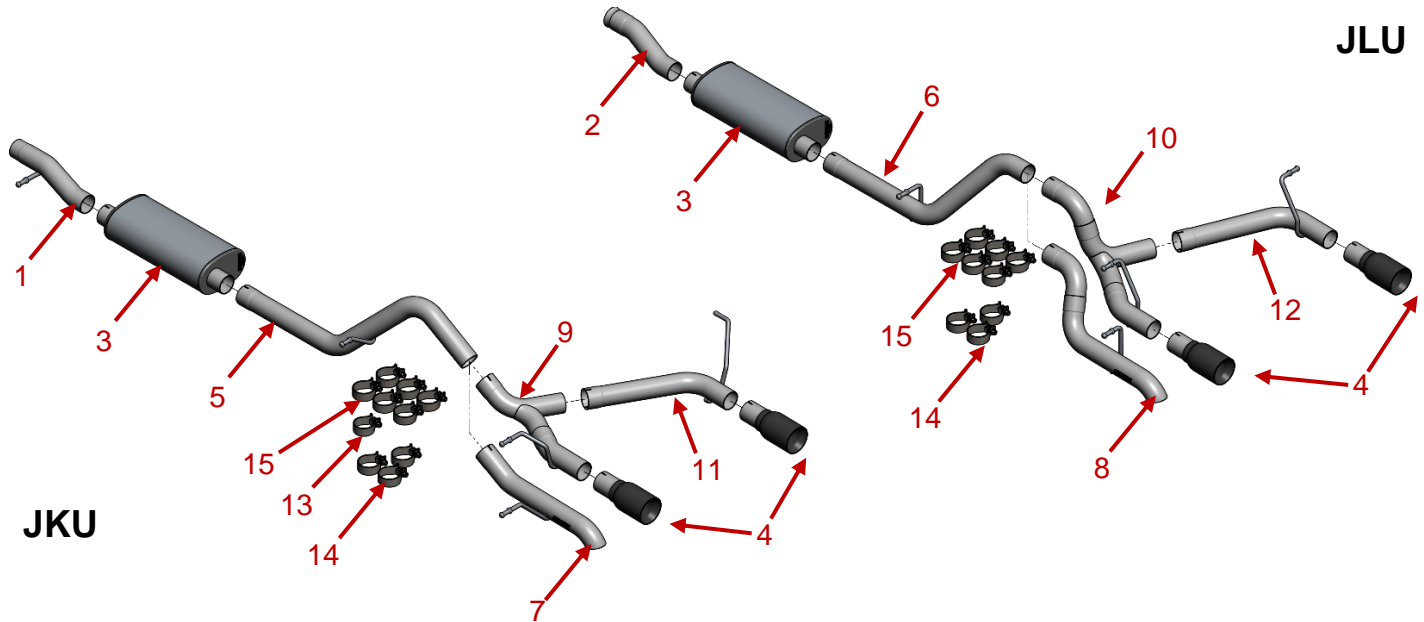

2007-2018 Jeep Wrangler JKU
 2018+ Jeep Wrangler JLU

Kit: 21121, 21122, 21122BLK
 Kit: 21123, 21124, 21124BLK

Bill of Materials

| | |
|--|---|
| 1. JKU Head Pipe (28JK4019) | 2. JLU Head Pipe (28JL4040) |
| 3. JKU/JLU Muffler (28JK2001) | 4. Tip Assembly (28JK3002 - Polish) (28JK3002BLK - Black) |
| 5. JKU Mid-Pipe (28JK4020) | 6. JLU Mid-Pipe (28JL4041) |
| 7. JKU Single Tail Pipe (28JK4021) | 8. JLU Single Tail Pipe (28JL4023) |
| 9. JKU Wye and Driver Tail Pipe (28JK4009) | 10. JLU Wye and Driver Tail Pipe (28JL4029) |
| 11. JKU Passenger Tail Pipe (28JK4026) | 12. JLU Passenger Tail Pipe (28JL4043) |
| 13. JKU only 2 1/2 in Clamp (20EX7000) | 14. Single Tail Pipe Hardware Pack (20MU7020) |
| 15. Dual Tip Hardware Kit (17CH7008) | |