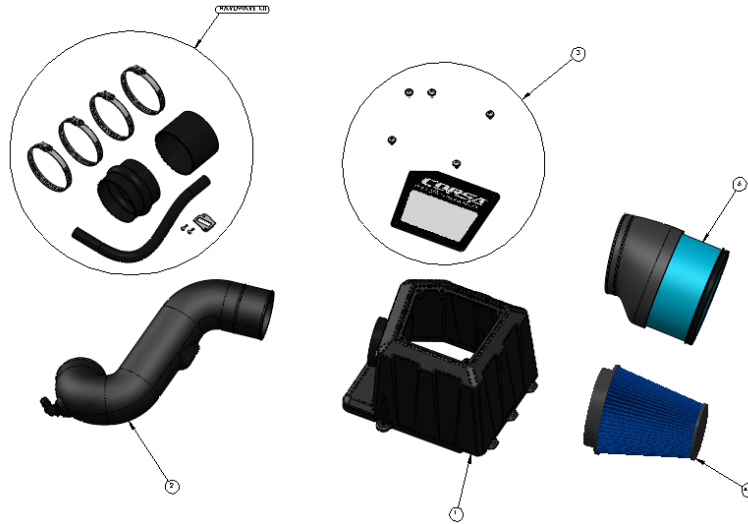

CHEVY SILVERADO 5.3L
GMC SIERRA 5.3L
 255-459536 Closed Box Air Intake

PREASSEMBLED MATERIALS

1. CORSA Air Box (412221)		2. CORSA Air Duct (441306)		3. CORSA Lid Assembly (652084)	
Filter Adapter (460641)	1	5/8" Elbow Fitting (59034143)	1	Lid Screw (5900)	5
6mm Bolt (59012210)	3	5/8" Grommet (59045103)	1	Rubber Washer (59045101)	5
Flat Washer (59020104)	3				
Lock Washer (59020114)	3				

FILTER OPTIONS

4. PowerCore Filter (61517)

HARDWARE KIT

#56 Clamp (52056)	1	#64 Clamp (52064)	3	Breather Hose (53005)	16.5 in
Ø4.0" Hump Hose (53206)	1	Ø4"XØ3.5" Reducer (53310)	1	MAF Gasket (5619754)	1
MAF Screw (59051214)	2				