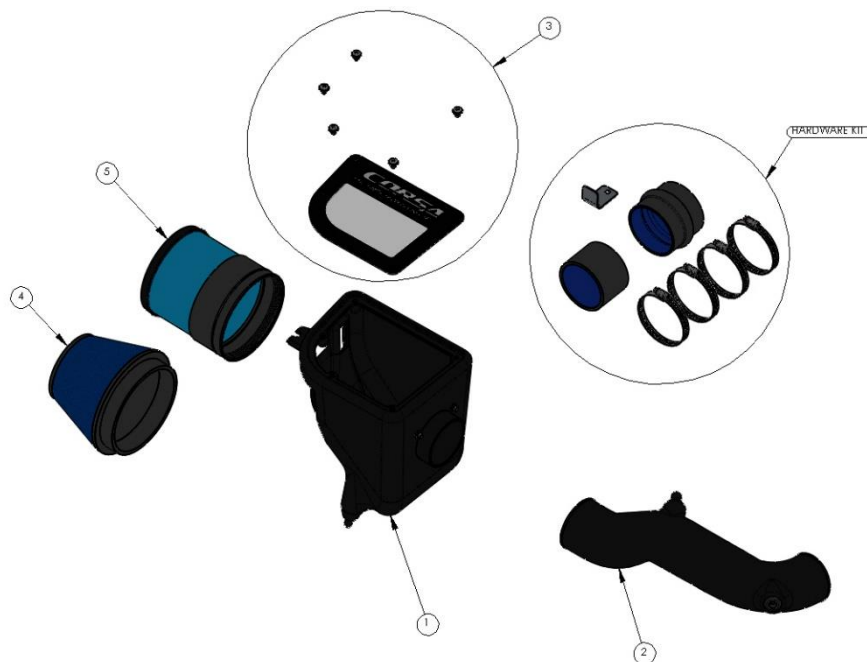

JEEP WRANGLER JL, GLADIATOR JT

Closed Box Air Intake

Part #: 477366

CORSA[®]
PERFORMANCE

PREASSEMBLED MATERIALS

1. CORSA Air Box (412219)		2. CORSA Air Duct (441304)		3. CORSA Lid Assembly (652093)	
Filter Adapter (460635)	1	5/8" Quick Connect Fitting (59034138)	1	Lid Screw (5900)	5
Socket Head Screw (59051414)	3	1/2" Grommet (59045101)		Rubber Washer (59025122)	5
Flat Washer (59020109)	3				
Lock Washer (59020117)	3				

Filter

5. PowerCore Filter (61513)

HARDWARE KIT

#56 Clamp (52056)	4	Ø3.25" Straight Sleeve (53106)	2.5 in	Ø3.5" Hump Hose (53203)	1
Mounting Bracket (652061-240)	1				