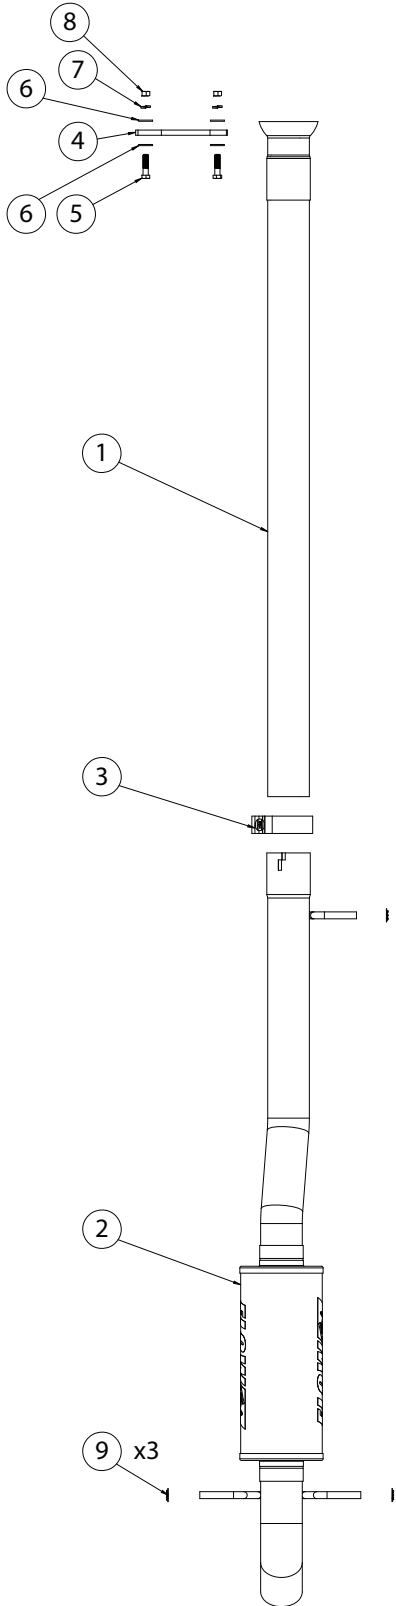

Parts Diagram
717975
 2019-21* RAM 1500
 5.7L ENGINE
 *New Body

ITM #	PART #	DESCRIPTION	QTY.
1	26830M	Inlet Pipe	1
2	70006-569	Muffler Assembly	1
N/A	PK1057	Hardware Package includes:	1
3	MC300BS	3" Stainless Band Clamp	1
4	SF138	2 Bolt Flange	1
5	HW210	$\frac{3}{8}$ "-16 x 1- $\frac{1}{2}$ " Bolt	2
6	HW303	$\frac{3}{8}$ " Flat Washer	4
7	HW309	$\frac{3}{8}$ " Lock Washer	2
8	HW103	$\frac{3}{8}$ "-16 Nut	2
9	HW503	$\frac{1}{2}$ " Hanger Keeper	3