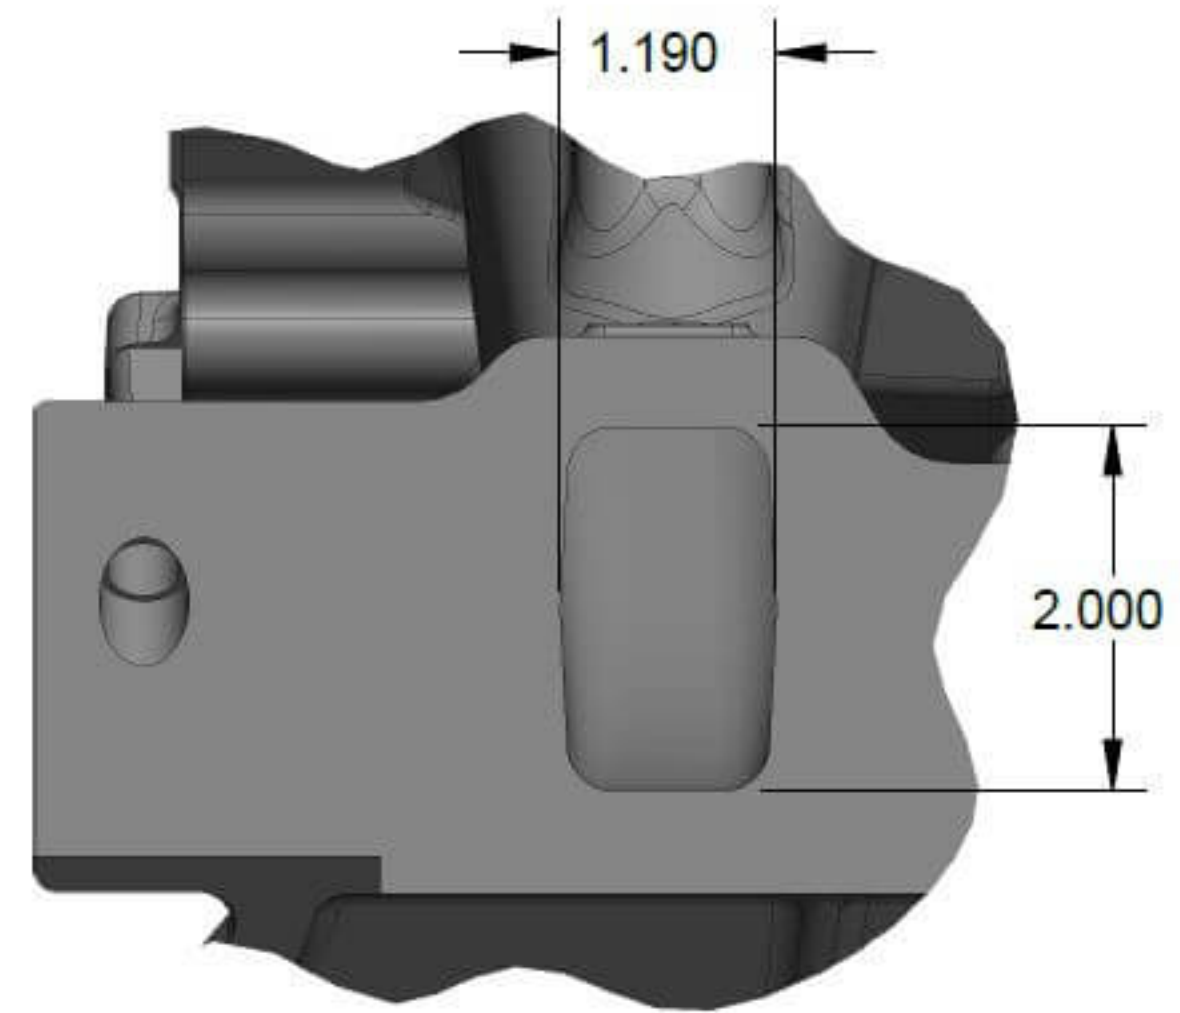

5.50"
TOP EDGE OF THROTTLE BODY FLANGE

PORT DIMENSIONS