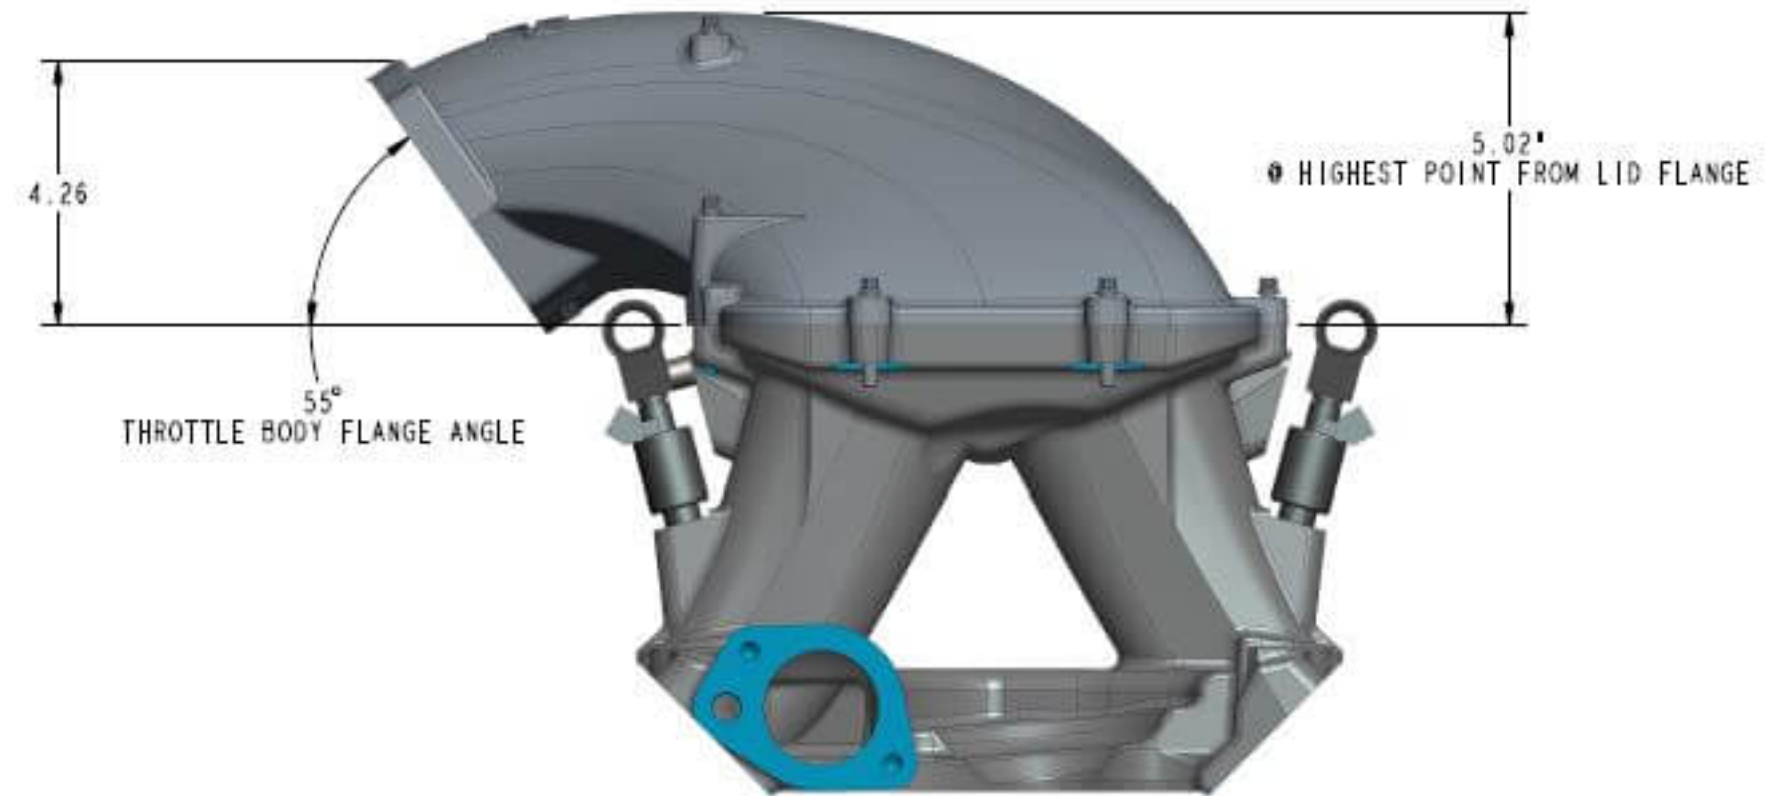

5.50"
TOP EDGE OF THROTTLE BODY FLANGE

PORT DIMENSIONS