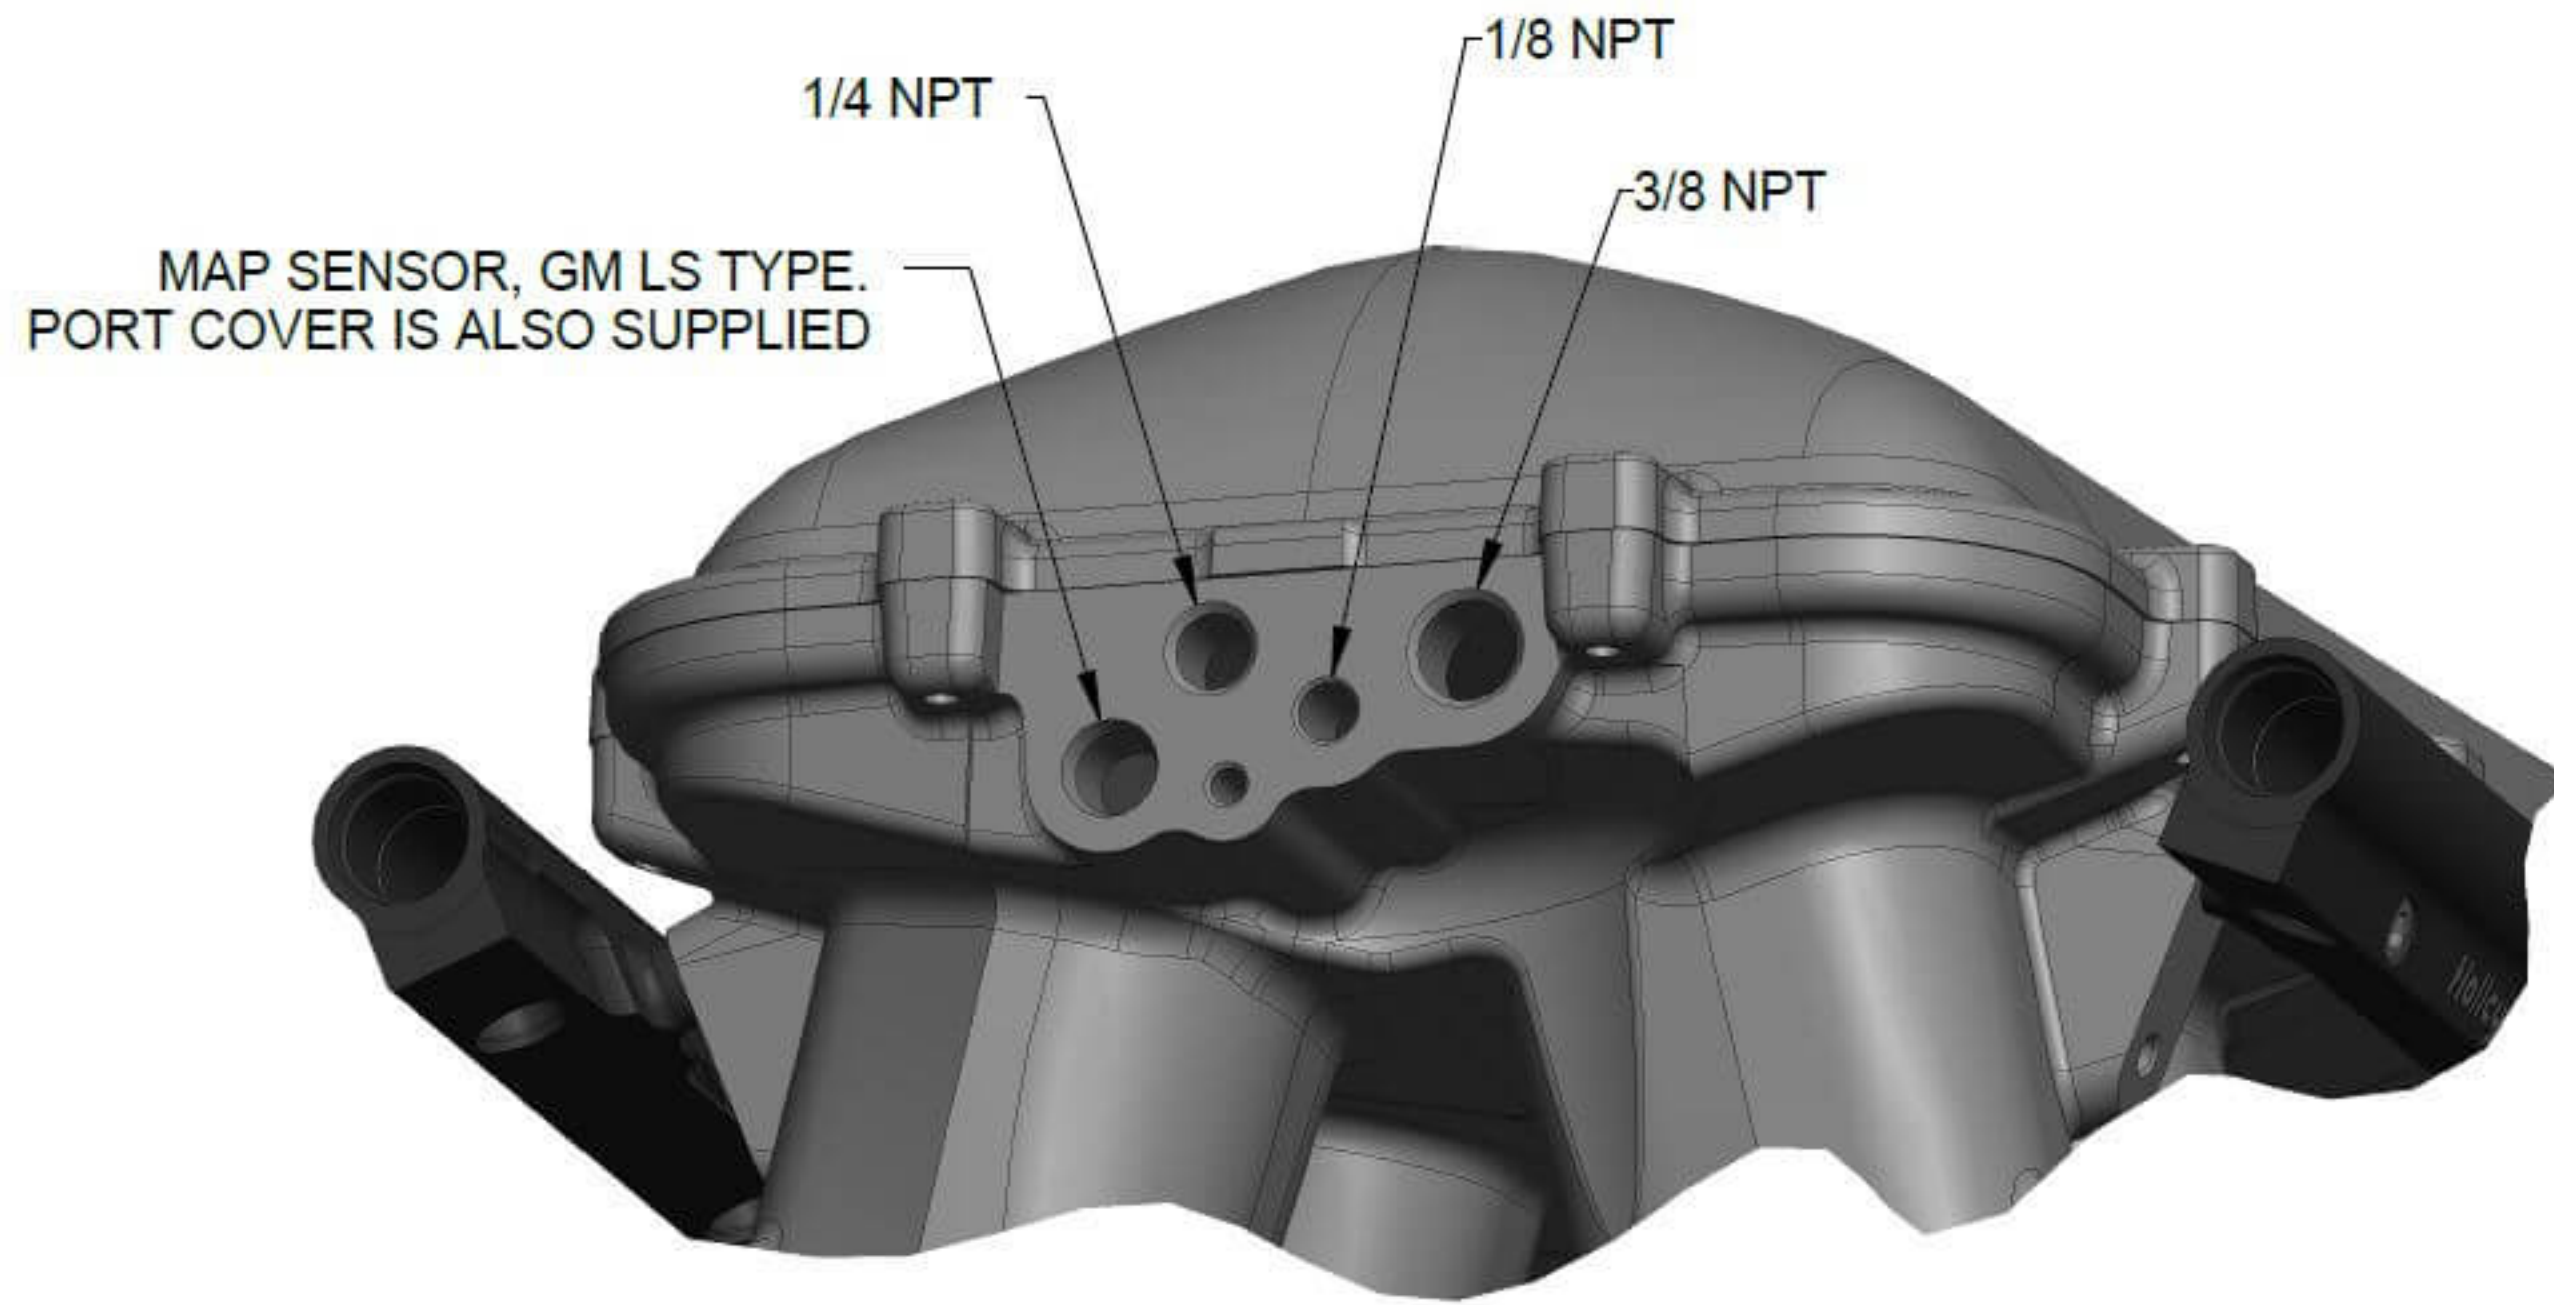

5.50"
TOP EDGE OF THROTTLE BODY FLANGE

PORT DIMENSIONS