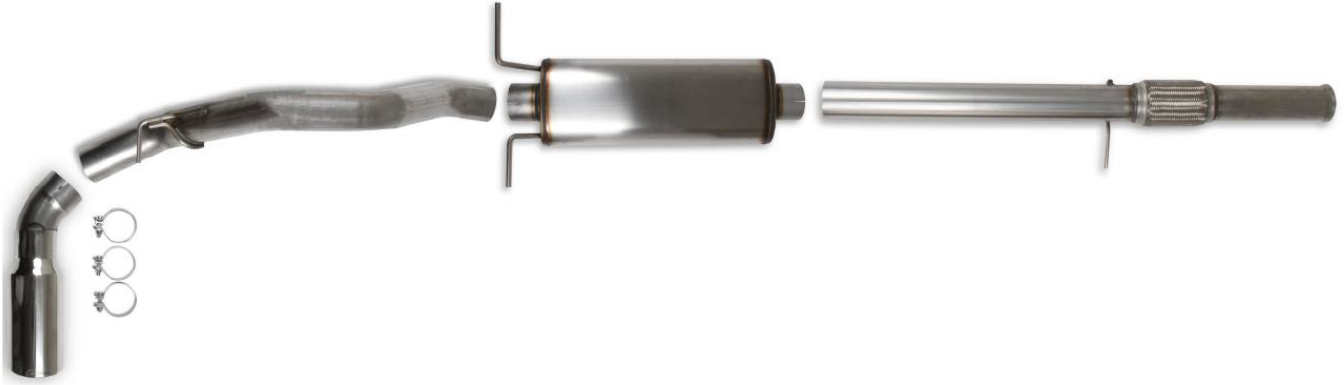

Breakdown of Included Items

INCLUDED HARDWARE:

P/N	Qty.	Description
MC350BS	3	3.5" Stainless Band Clamp
599R94	2	Decal - Blackheart 4" x 2"