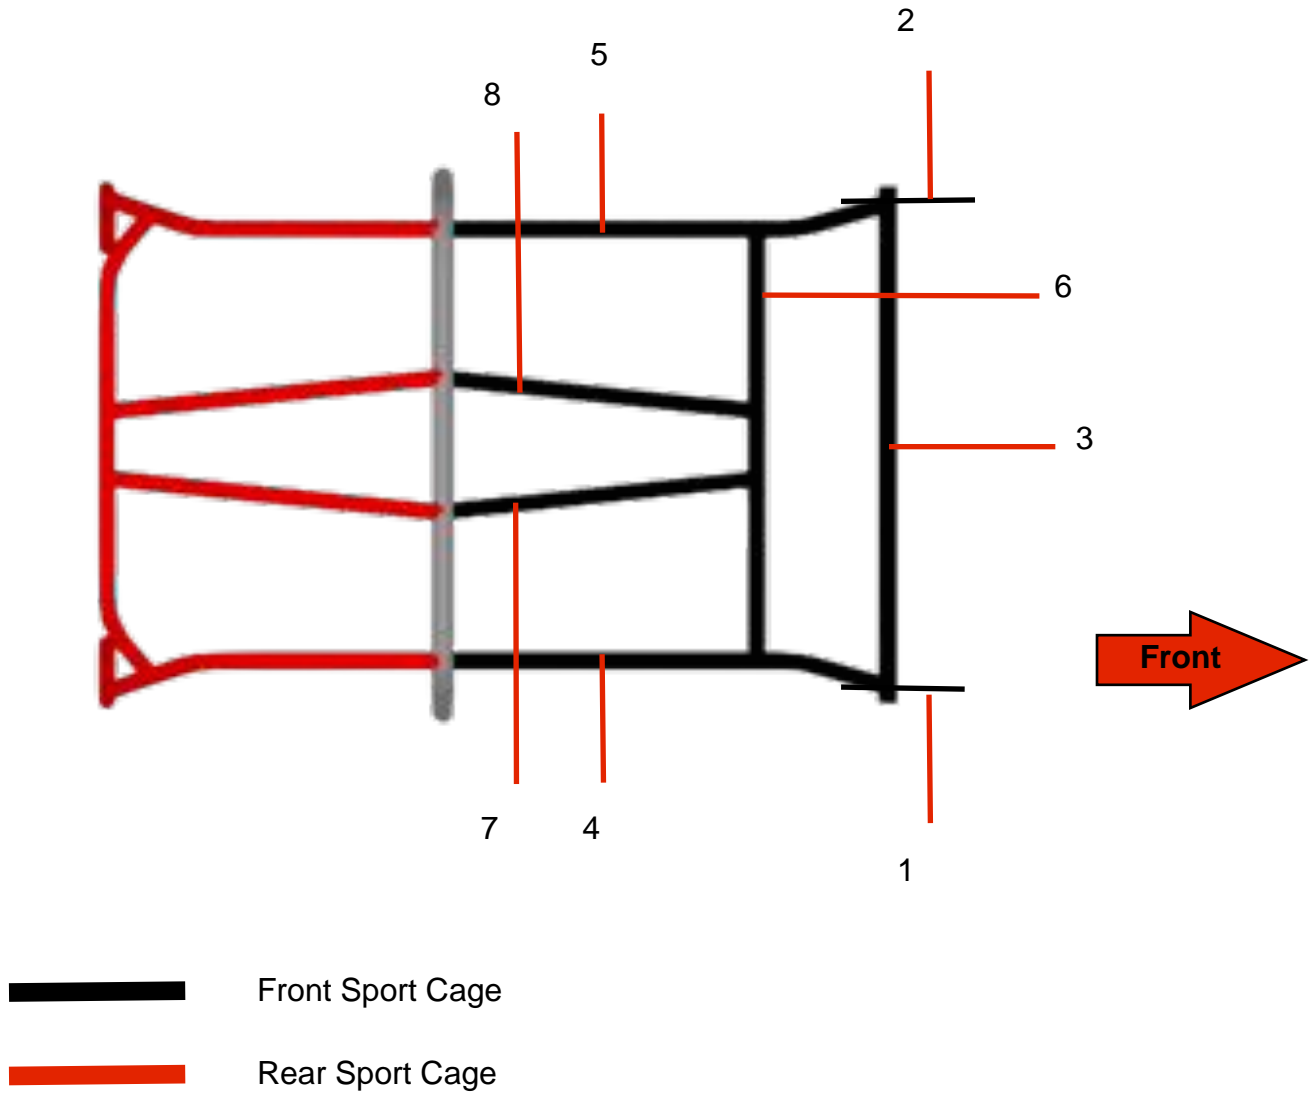

## Hardware

- |  |                      |
|--|----------------------|
| 1. 4 - M6X1.0X25                                       | Flange Bolts         |
| 2. 4 - M8X1.25X45                                      | Flange Bolts         |
| 3. 4 - M10X1.25X30                                     | Flange Bolts         |
| 4. 4 - M10X1.25  | Serrated Flange Nuts |
| 5. 8 - M8X1.25X10                                      | Flange Bolts         |
| 6. 6 - 1/4X1"  | Self Drilling Screws |
| 7. 4 - .95" OD X .59 ID X .500 Long (Aluminum Spacers) |                      |
| 8. 7/16"   | Drill Bit            |

## Parts Identification

## Hardware

1. 4 - M10X1.25X40 Flange Bolts
2. 4 - M10X1.25 Serrated Flange Nuts
3. 2 - 7/16X20X1.25 Flange Bolts (for Seat Belts)