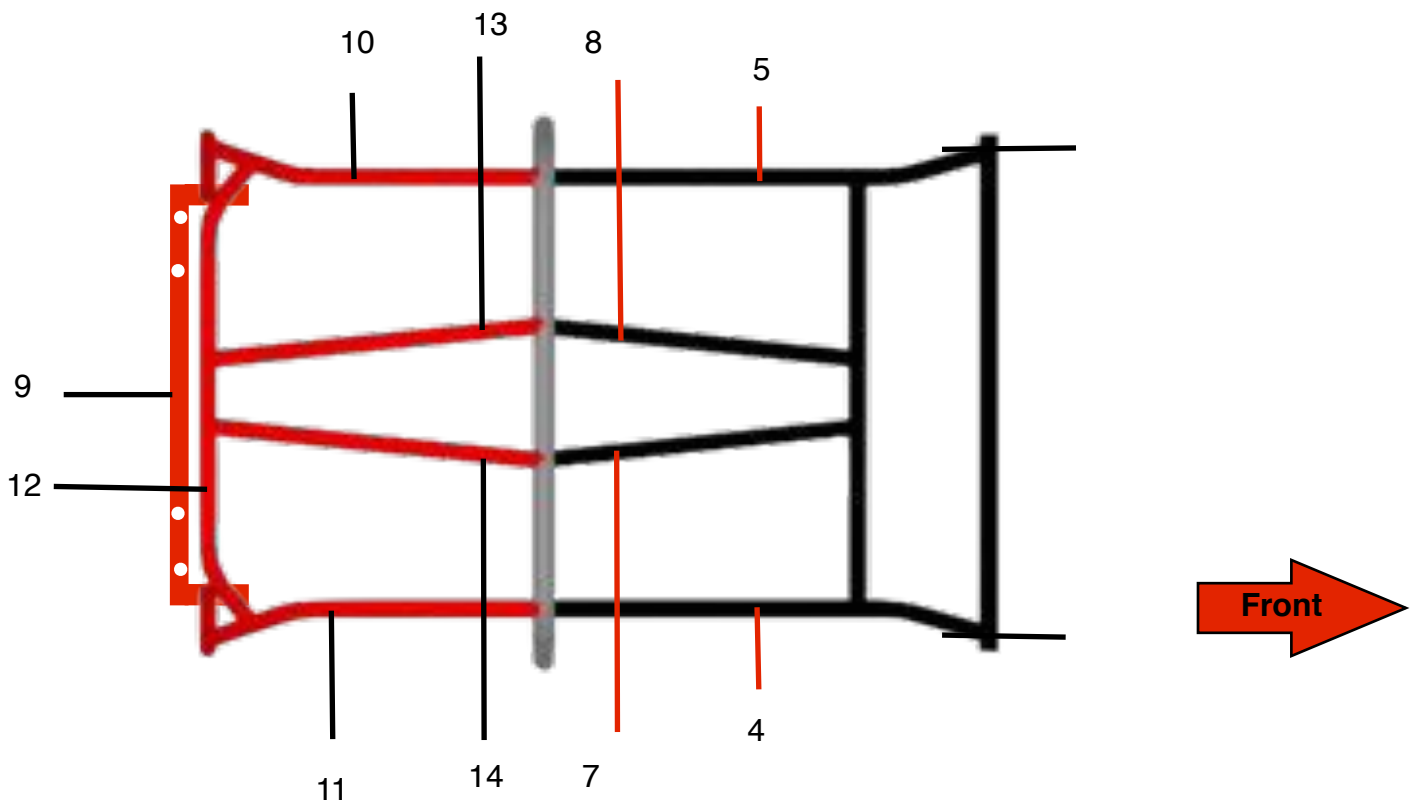

Hardware

1. 4 - M10X1.25X40 Flange Bolts
2. 4 - M10X1.25 Serrated Flange Nuts
3. 2 - 7/16X20X1.25 Flange Bolts (for Seat Belts)

Parts Identification

- Front Sport Cage
- Rear Sport Cage