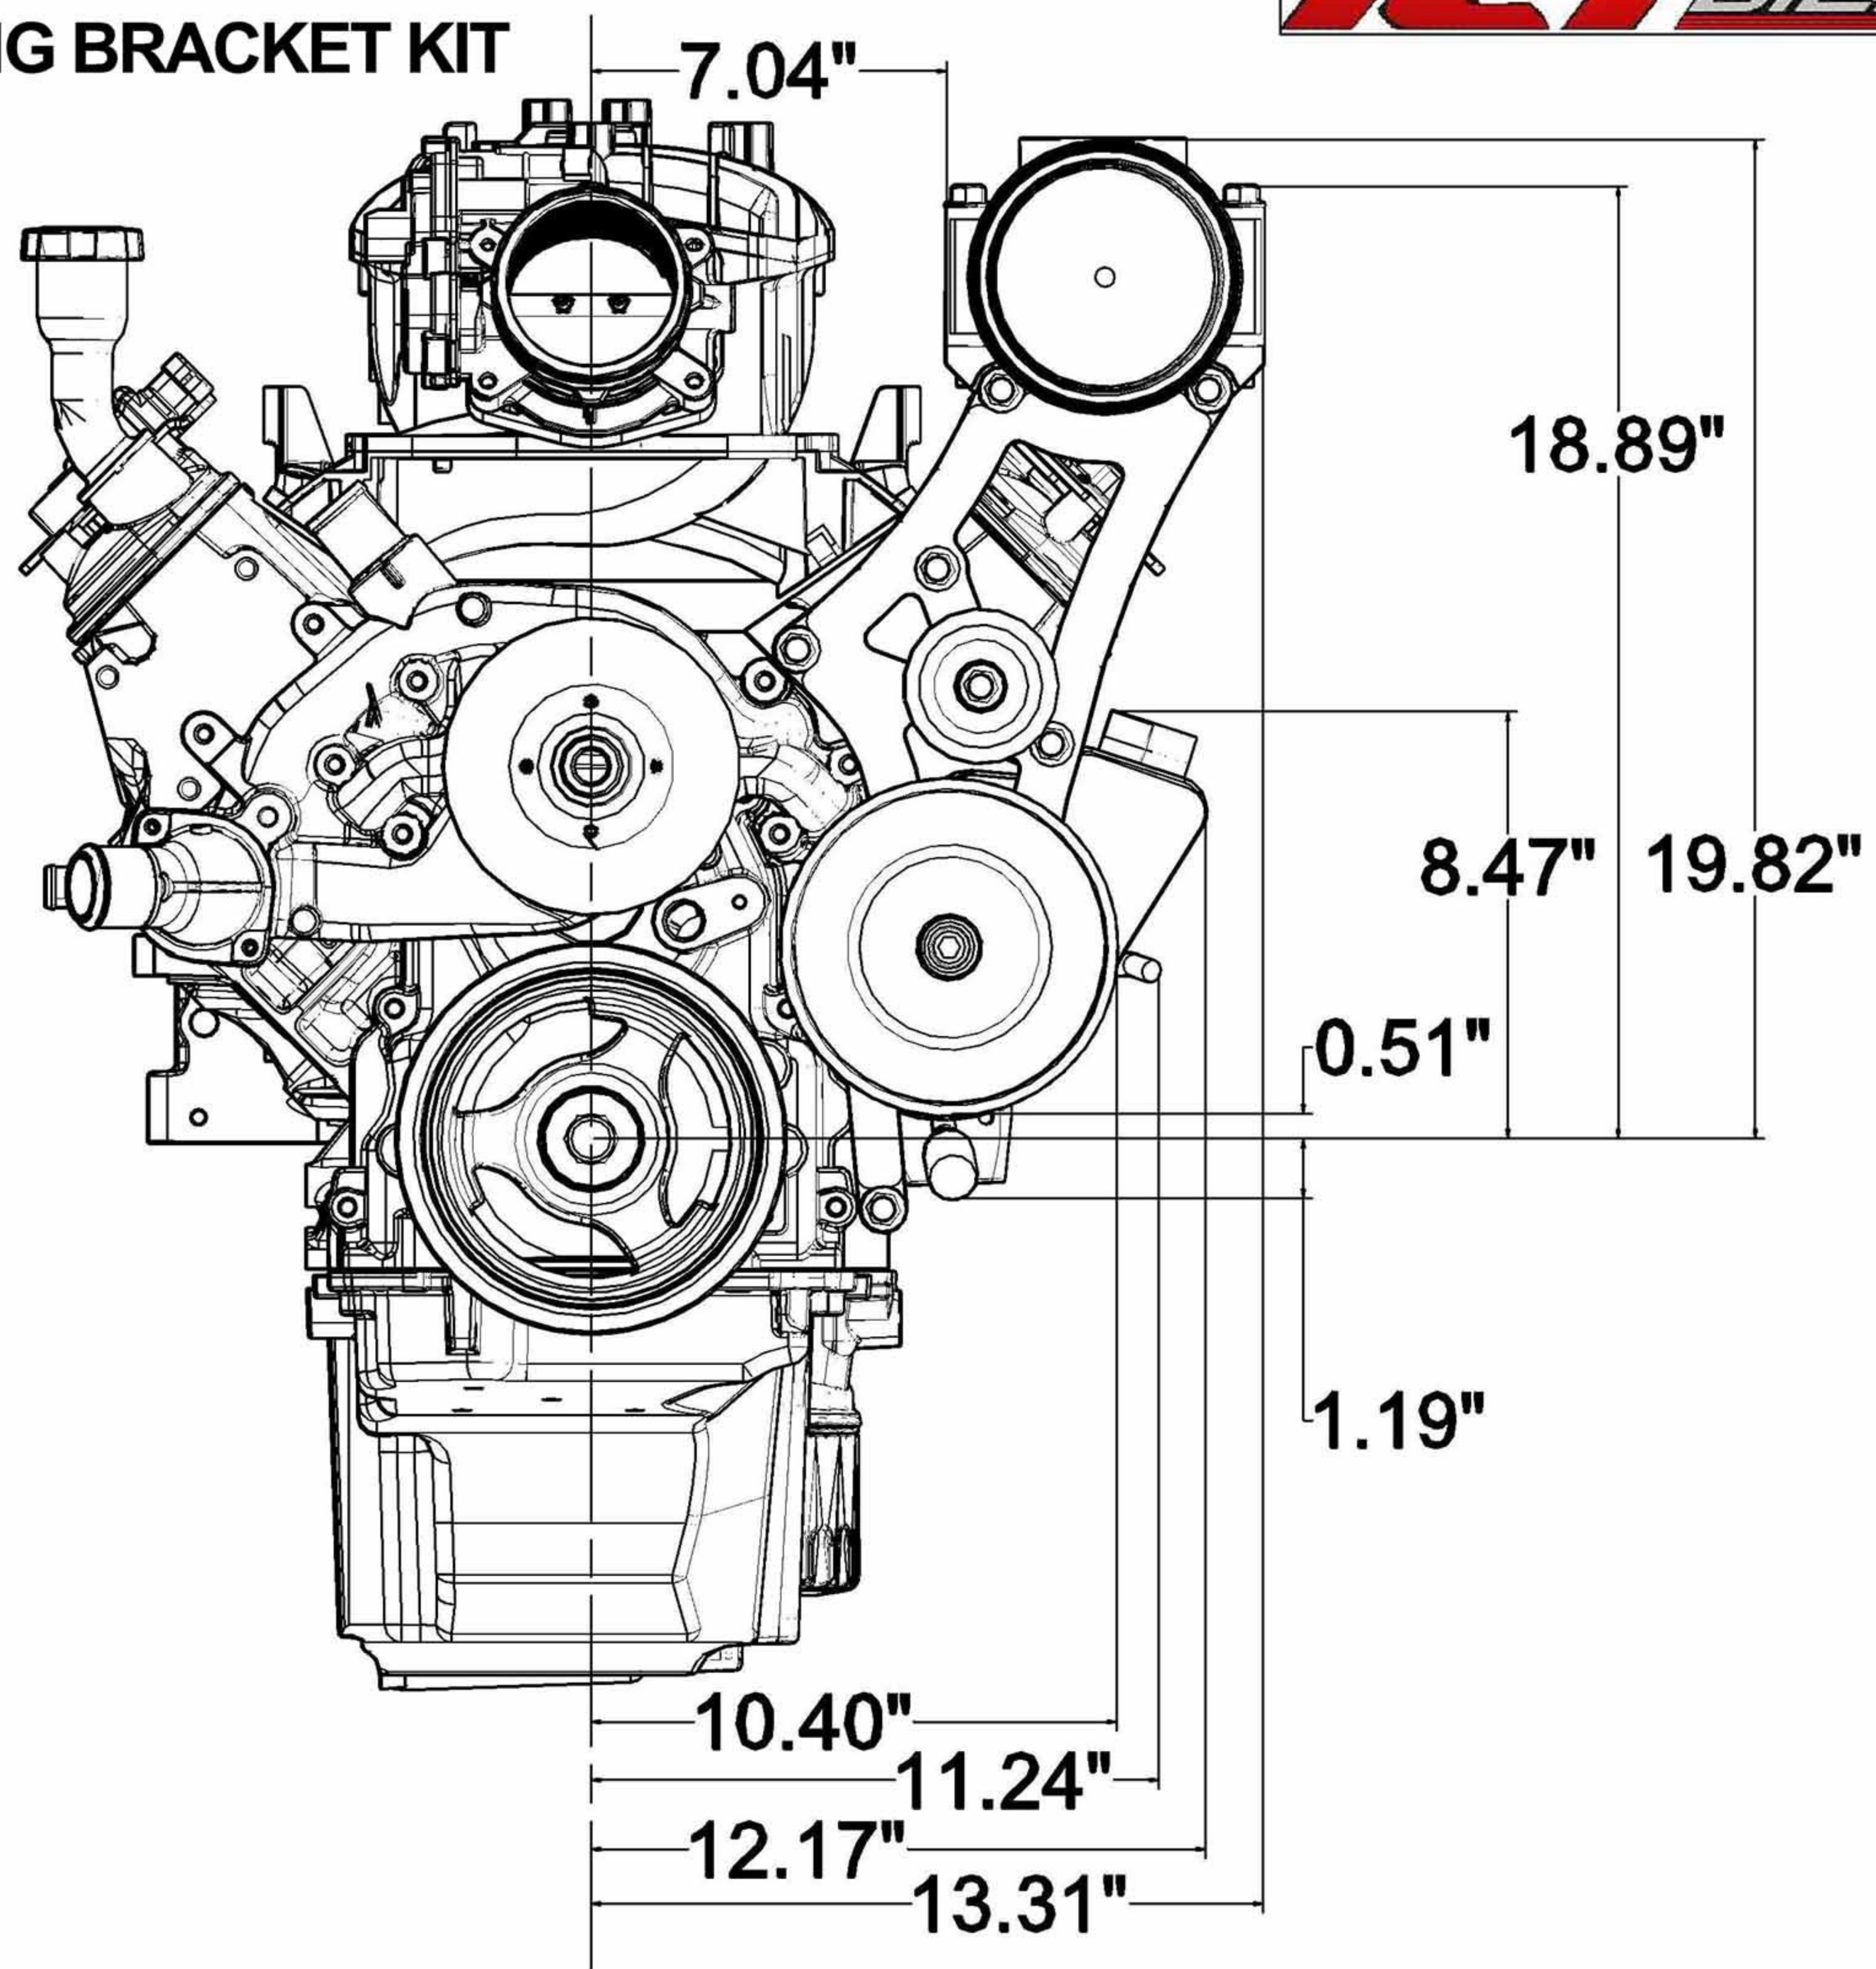

551127-3 LS SWAP VORTEC TRUCK ALTERNATOR POWER STEERING BRACKET KIT

LS Crank Spacing Guide

Face
Of
Block

Part #'s Ending In
-1
Corvette/CTS-V/SS/G8

Part #'s Ending In
-2
98-02 Camaro/GTO

Part #'s Ending In
-3
Truck/SUV/2010-Up Camaro