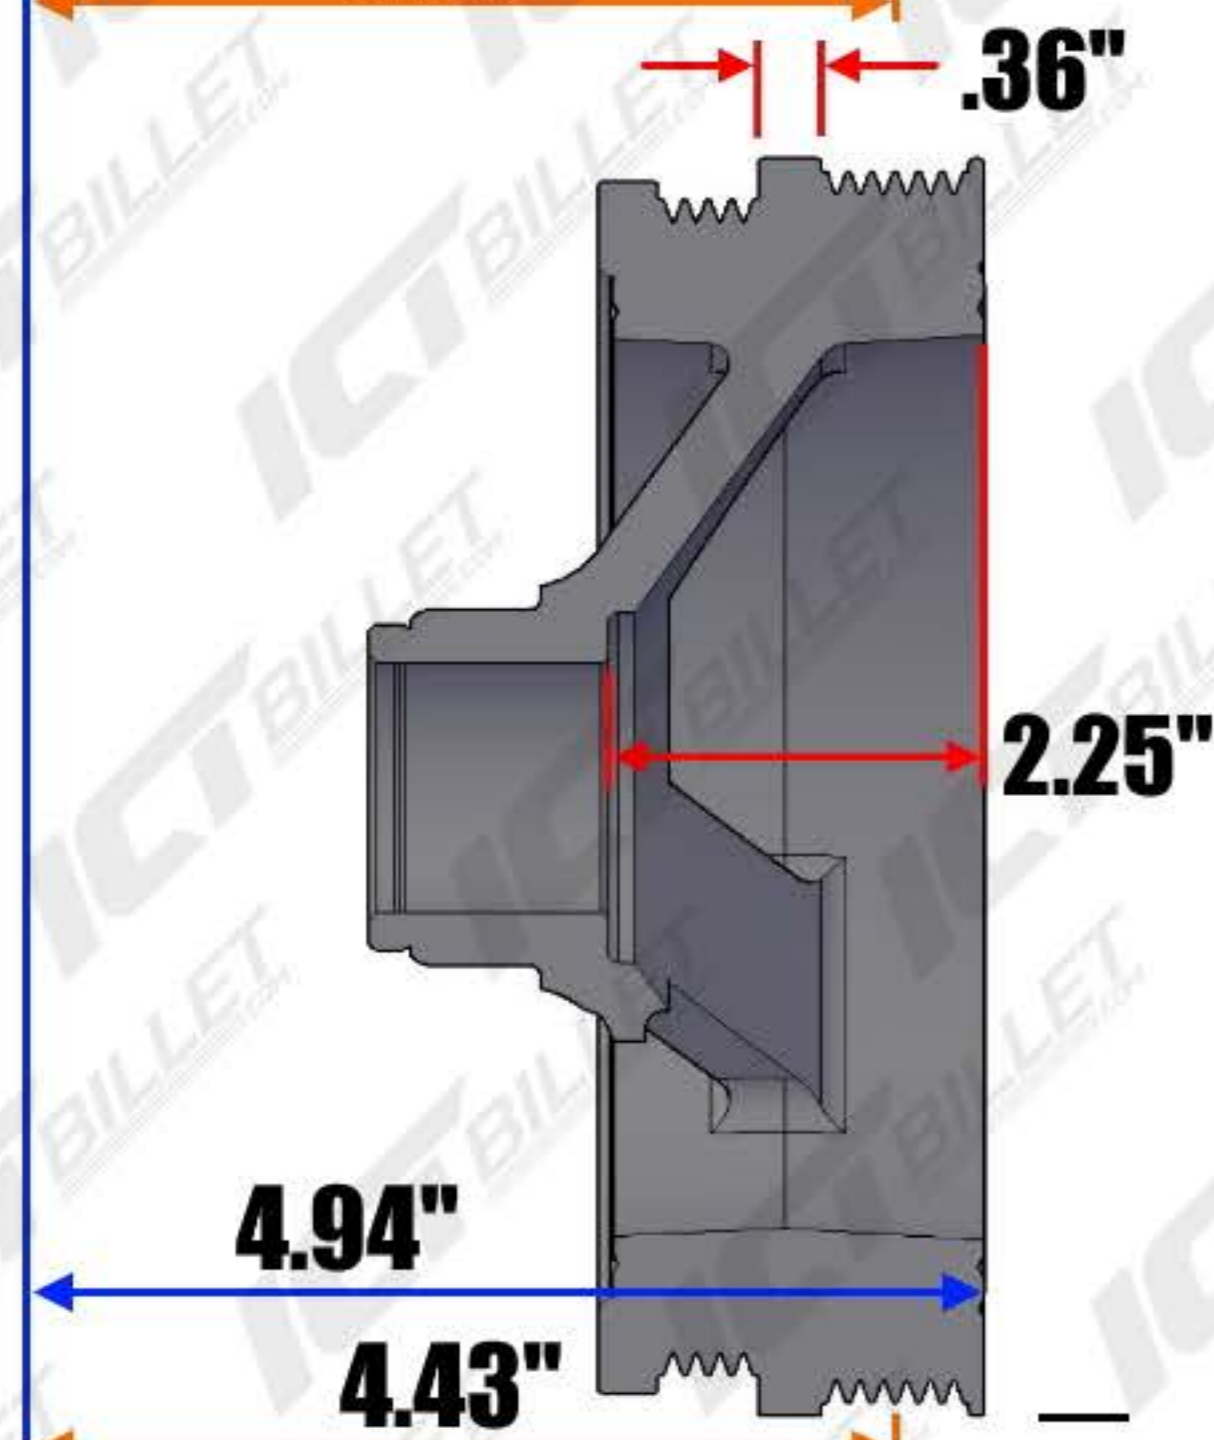

551127-3 LS SWAP VORTEC TRUCK ALTERNATOR POWER STEERING BRACKET KIT

LS Crank Spacing Guide

Face
Of
Block

Part #'s Ending In
-1
Corvette/CTS-V/SS/G8

Part #'s Ending In
-2
98-02 Camaro/GTO

Part #'s Ending In
-3
Truck/SUV/2010-Up Camaro