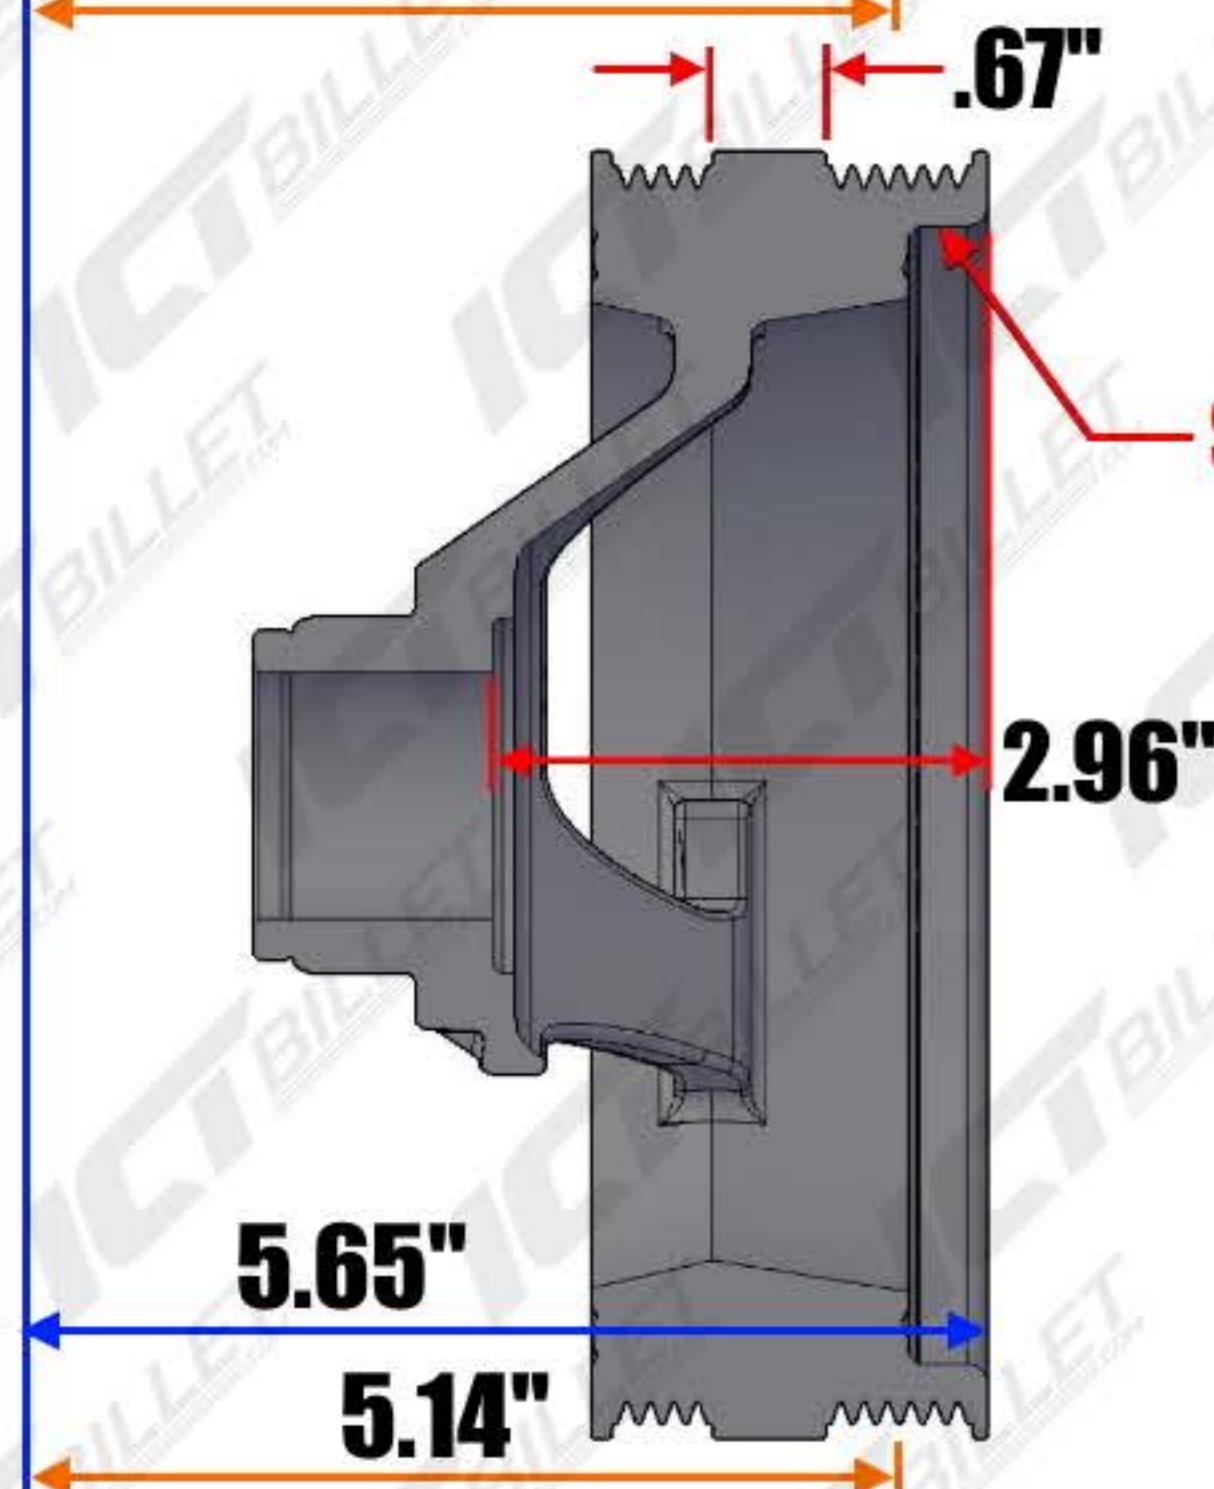

551127-3 LS SWAP VORTEC TRUCK ALTERNATOR POWER STEERING BRACKET KIT

LS Crank Spacing Guide

Face
Of
Block

Part #'s Ending In
-1
Corvette/CTS-V/SS/G8

Part #'s Ending In
-2
98-02 Camaro/GTO

Part #'s Ending In
-3
Truck/SUV/2010-Up Camaro