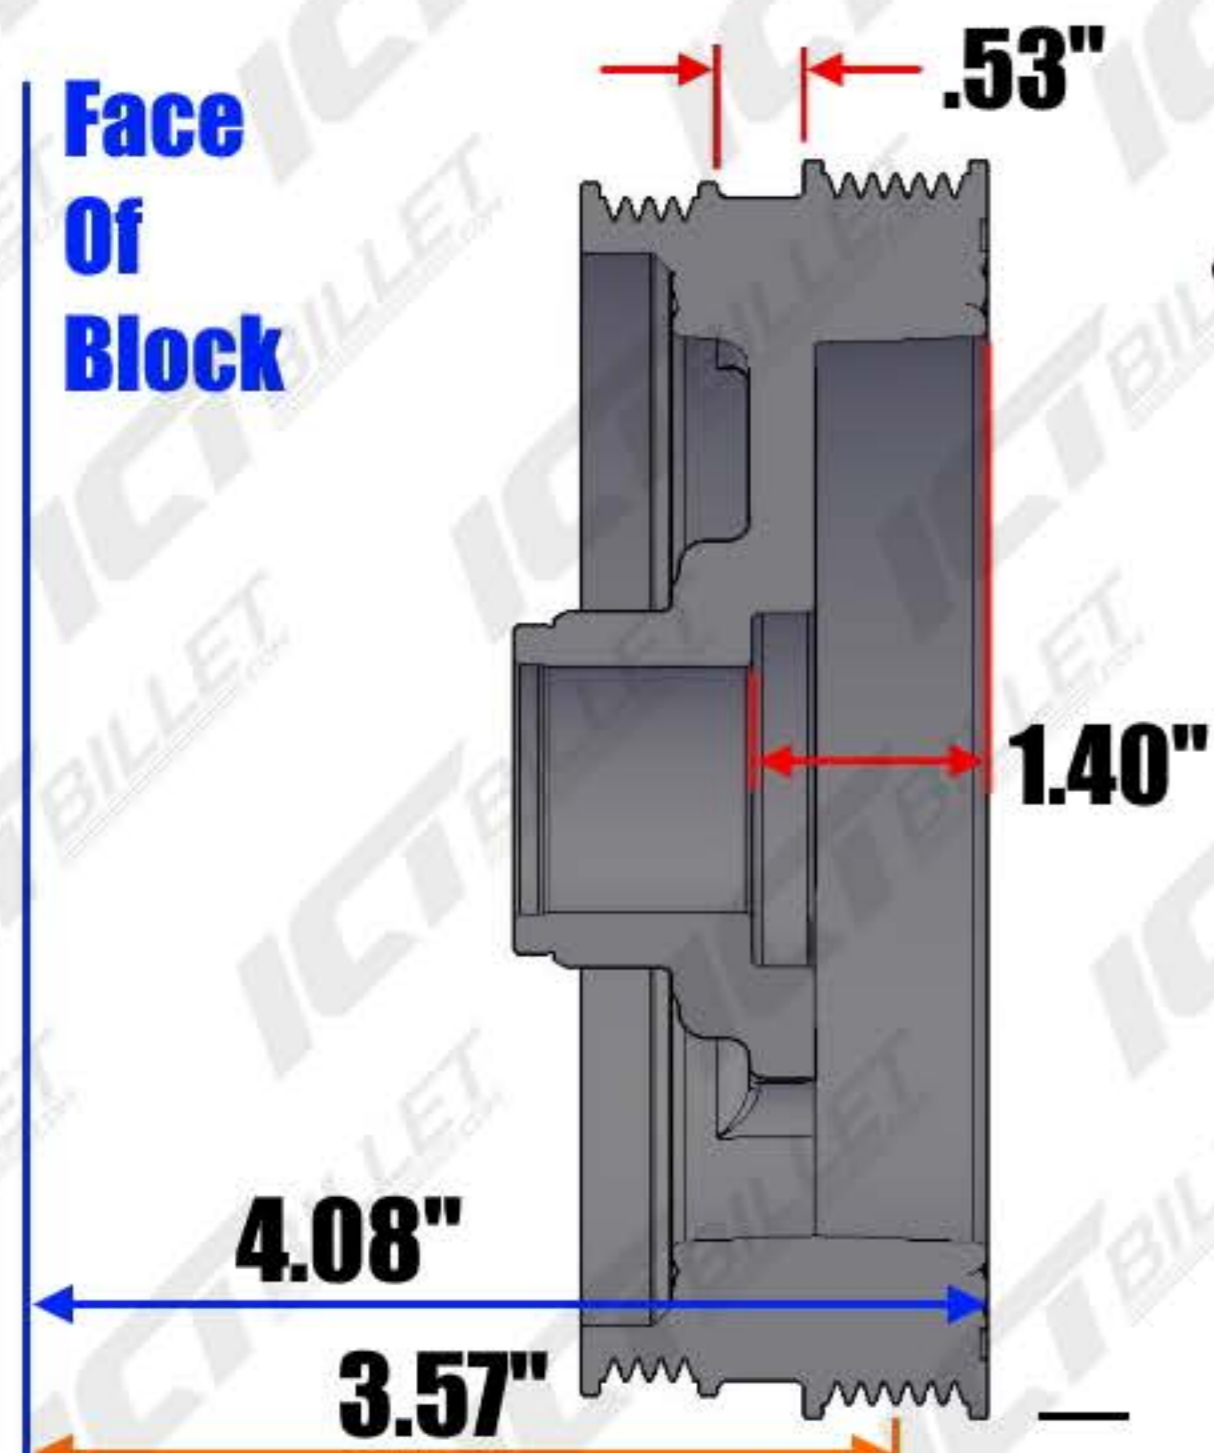

551127-3 LS SWAP VORTEC TRUCK ALTERNATOR POWER STEERING BRACKET KIT

LS Crank Spacing Guide

Face
Of
Block

Part #'s Ending In
-1
Corvette/CTS-V/SS/G8

Part #'s Ending In
-2
98-02 Camaro/GTO

Part #'s Ending In
-3
Truck/SUV/2010-Up Camaro