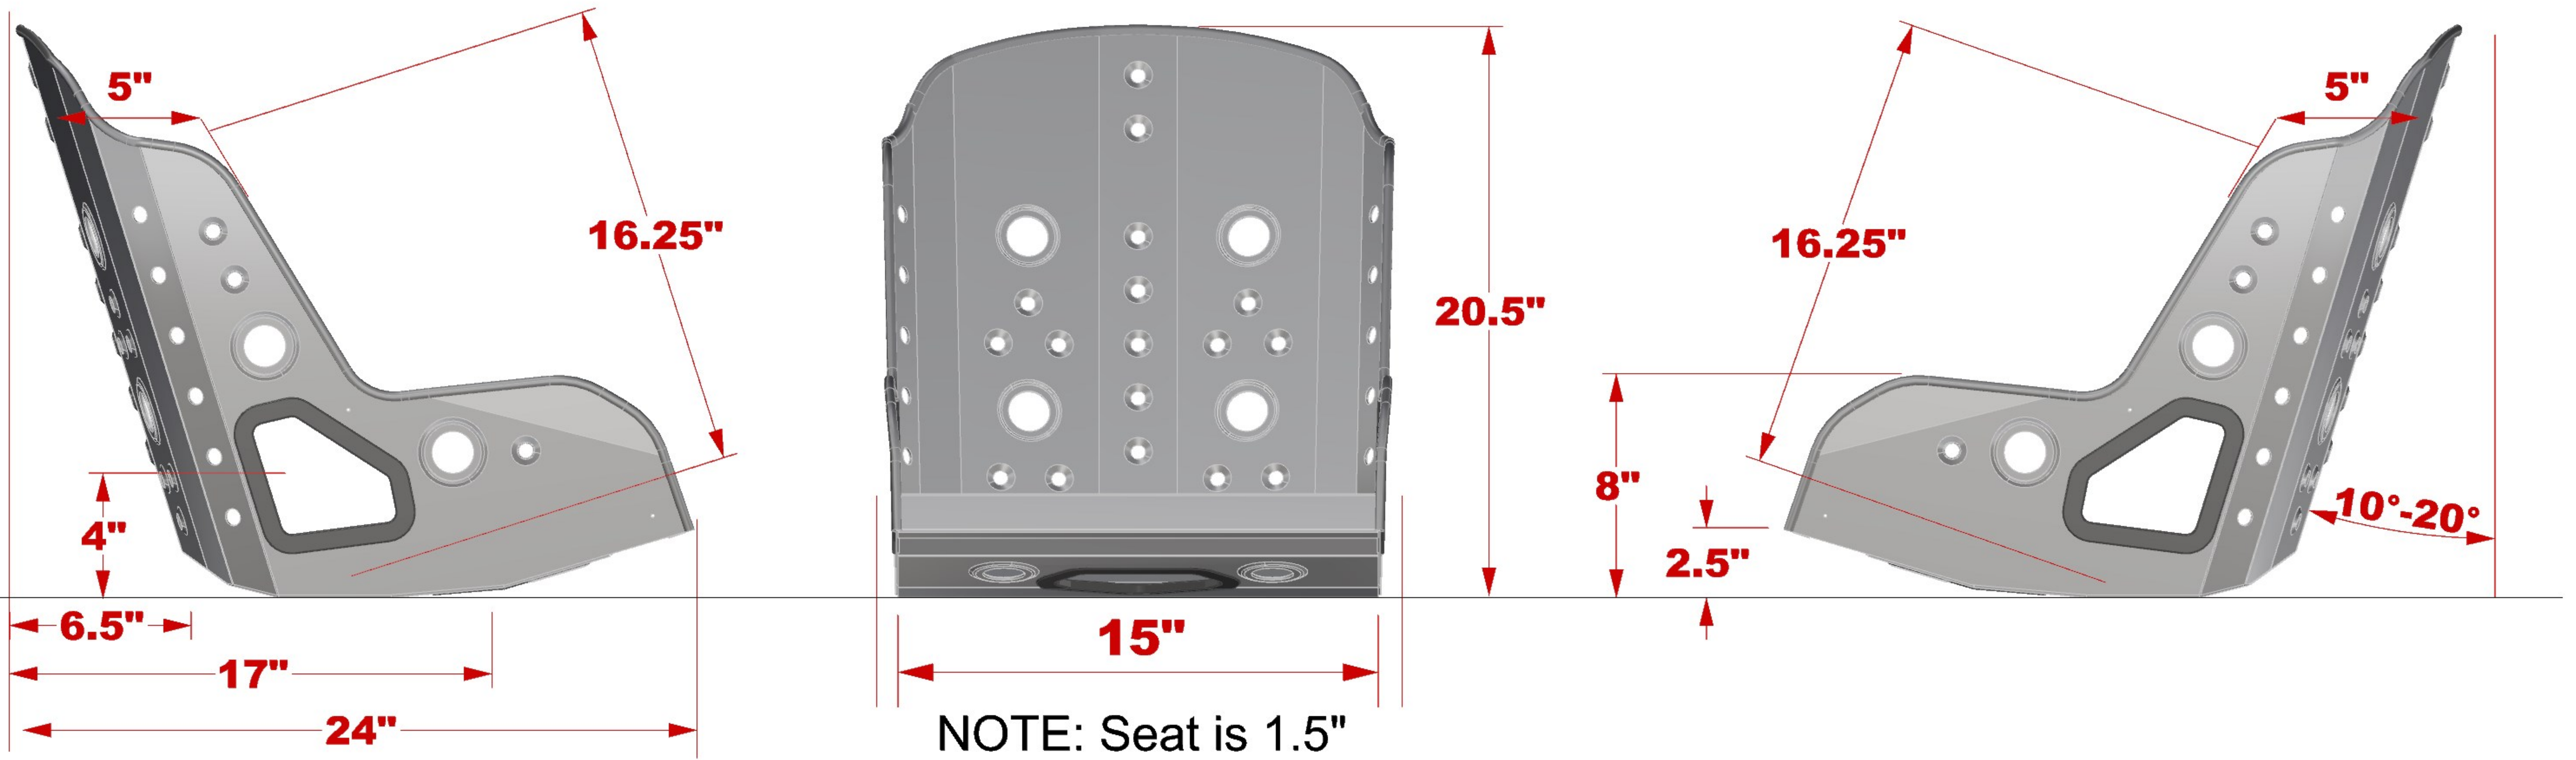

Kirkey Racing Fabrication

55 Vintage Series

Part # 55150V

Weight: 8.65 lbs

NOTE: Seat is 1.5" wider at front top of thighs than hip size ordered.