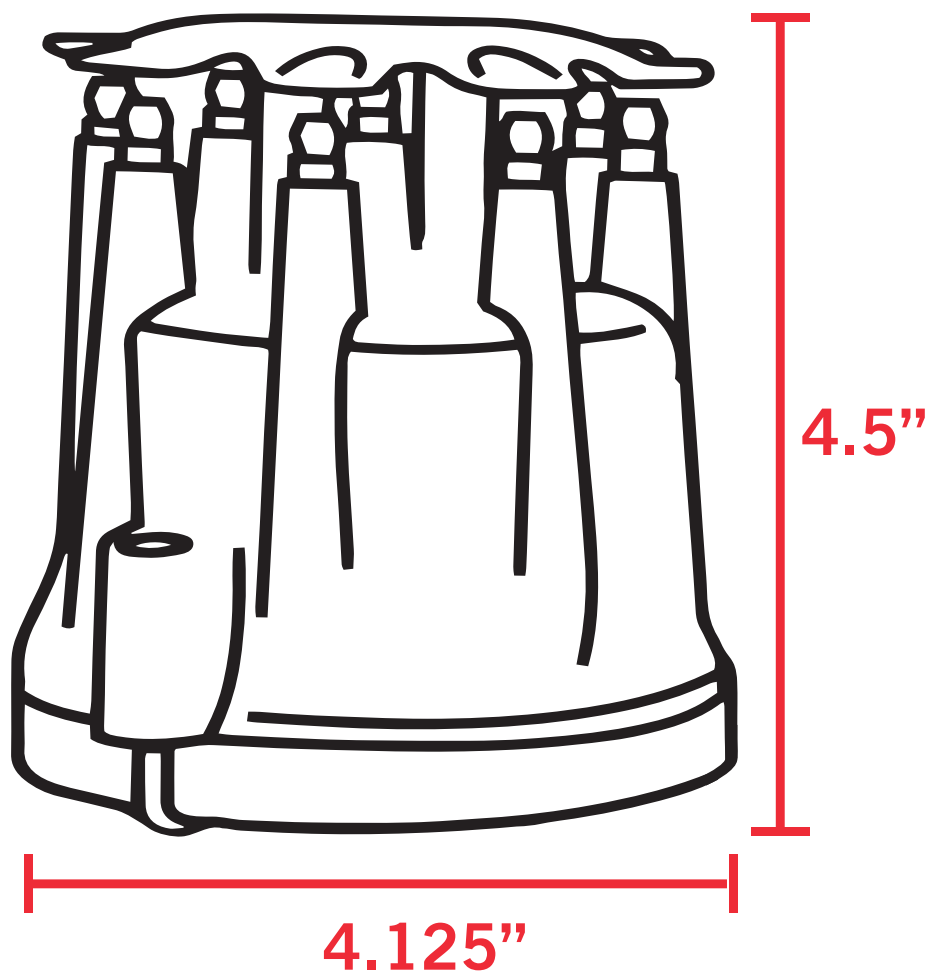

Distributor Cap Dimensions
555-40049

**PRO SERIES PRO BILLET/
PRO SERIES READY TO RUN**