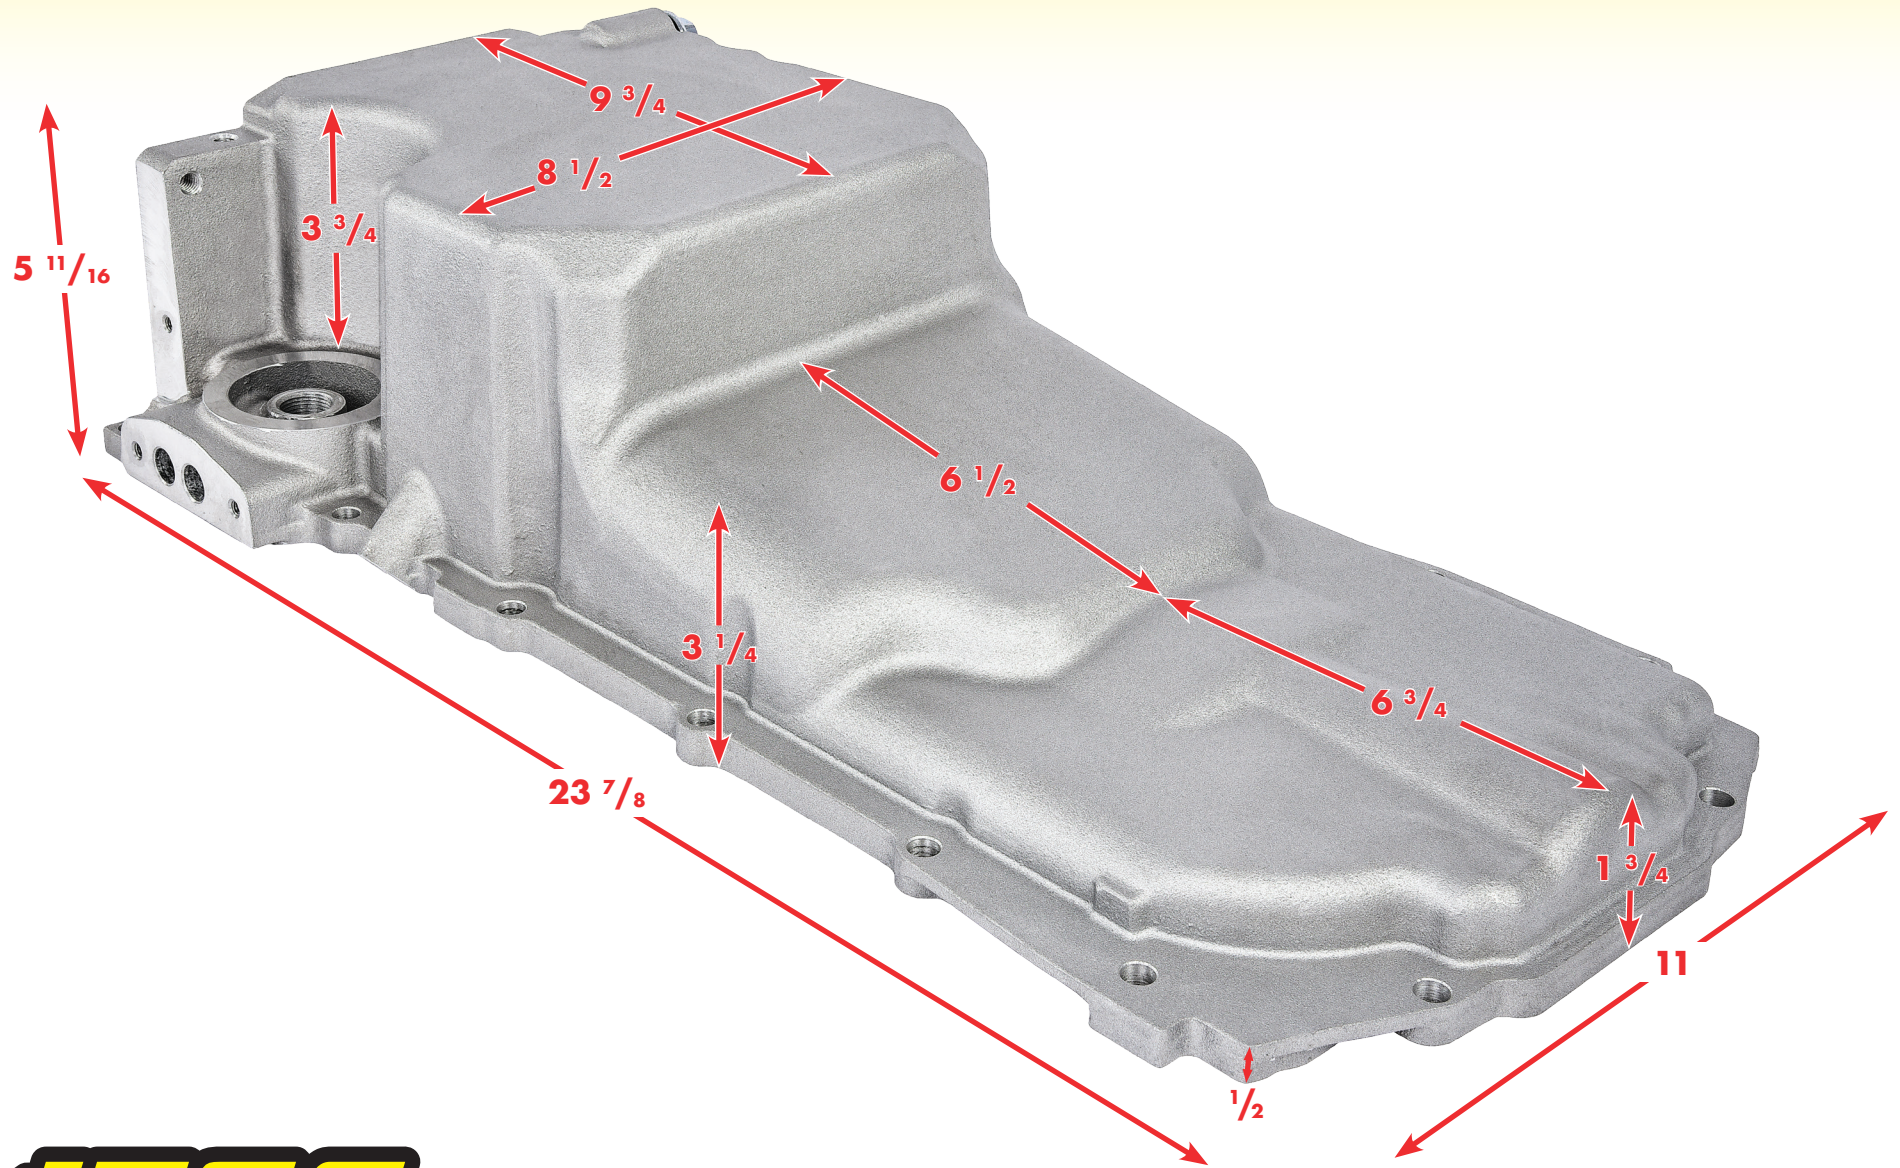

Retrofit Oil Pan

555-50286 Rear Sump, Satin Finish
GM LT-Series Engine Swaps

JEGS.com

1-800-345-4545