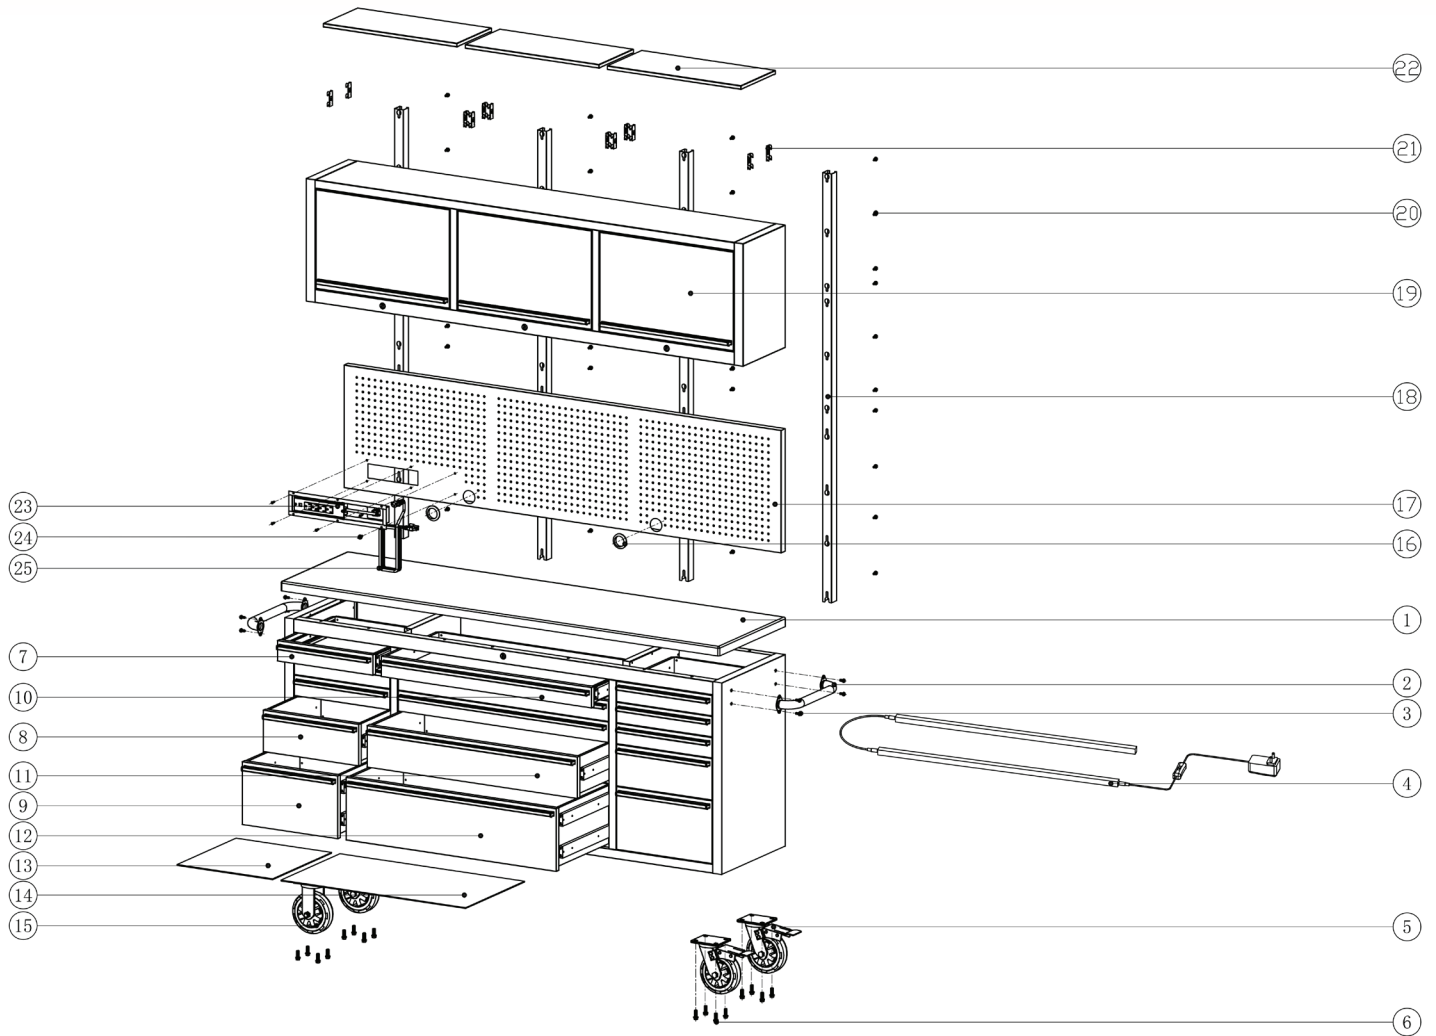

# Parts List

## 555-81459

#	DESCRIPTION	QTY	#	DESCRIPTION	QTY	#	DESCRIPTION	QTY
1	Counter Top	1	10	Drawer (Center Top)	1	19	Cabinet Body	1
2	Handle	1	11	Drawer (Center Middle)	1	20	Bolts	40
3	Bolts (1/4 in.)	4	12	Drawer (Center Bottom)	1	21	Wall Mount Hooks	2
4	LED Light Kit	1	13	Drawer Liner (Narrow)	5	22	Cabinet Shelves	3
5	Caster (6 in. Swivel)	2	14	Drawer Liner (Wide)	5	23	Power Strip	1
6	Bolts (3/8)	16	15	Caster (6 in. Fixed)	2	24	Bolt (5/32 in.)	6
7	Drawer (Outer Top)	6	16	Grommet	2	25	Power Cord	1
8	Drawer (Outer Middle)	2	17	Pegboard	1			
9	Drawer (Outer Bottom)	2	18	Upr. Cabinet Support	2			