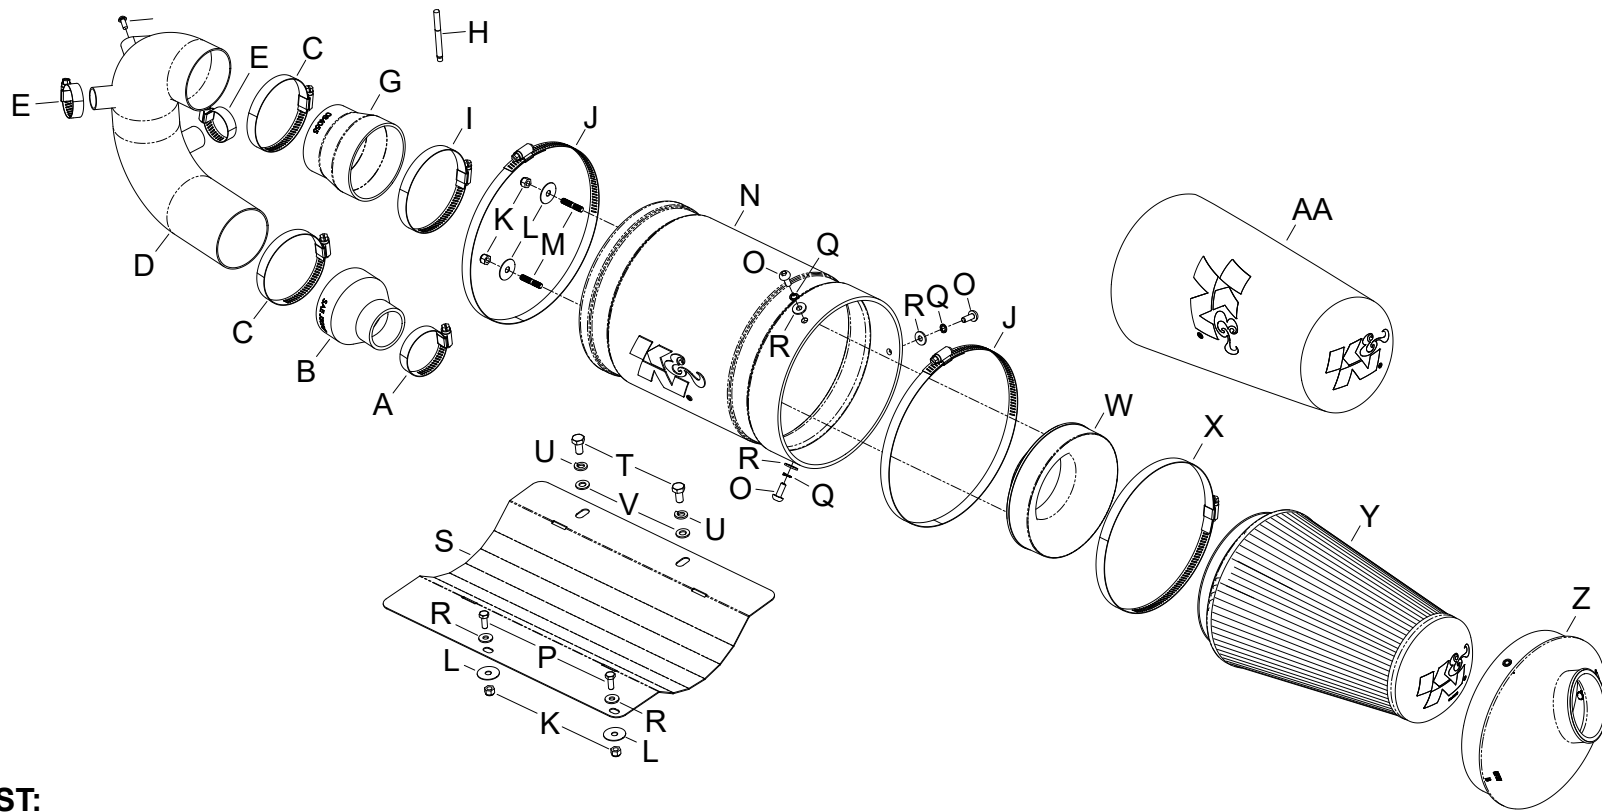

**57-1136**  
**POLARIS**  
**2016-19 RZR XP Turbo**  
**925CC Turbo**

## PARTS BREAKDOWN

### PARTS LIST:

Description	Qty.	Part #	Description	Qty.	Part #	Description	Qty.	Part #
A HOSE CLAMP #28	1	08483	J HOSE CLAMP; #128, SS	2	08558	S BRACKET, TRAY	1	064338
B HOSE; STEP, 1-3/4"ID	1	08667	K NUT; 6MM NYLOCK, HEXHEAD	4	07512	T BOLT; 8MM-1.25 X 16MM	2	07844
C HOSE CLAMP #48	2	08601	L WASHER; 1"D X 1/4 HOLE	4	08160	U WASHER, M8 SPLIT LOCK ZINC	2	1-3036
D INTAKE TUBE	1	27665TK	M STUD, 6M-1 X 30 DBL ENDED	2	1-107	V WASHER; 8MM, FLAT, SS	2	08272
E HOSE CLAMP #16	2	08413	N CANISTER (LC)	1	087328A	W ADAPTER; UNIVERSAL, 6"	1	21512-1
F BOLT; M5 - 0.8 X 12MM B/H, SS	1	07734	O BOLT; M6 X 1.00 X 16MM, SS	3	07730	X HOSE CLAMP; #104, SS	1	08697
G HOSE; 3-1/2" TO 3" ID X 3" L	1	084055	P BOLT; 6MM-1.00 X 16MM, SS	2	07812	Y FILTER CHARGER	1	RU-5064
H 2ML, MEDIUM STRENGTH	1	482	Q WASHER, M6 SPLIT LOCK ZINC	3	1-3025	Z LID (LB)	1	087327A
I HOSE CLAMP #56	1	08620	R WASHER; 6MM FLAT, SS	5	08269	AA EXTREME DUTY PRECLEANER	1	973804