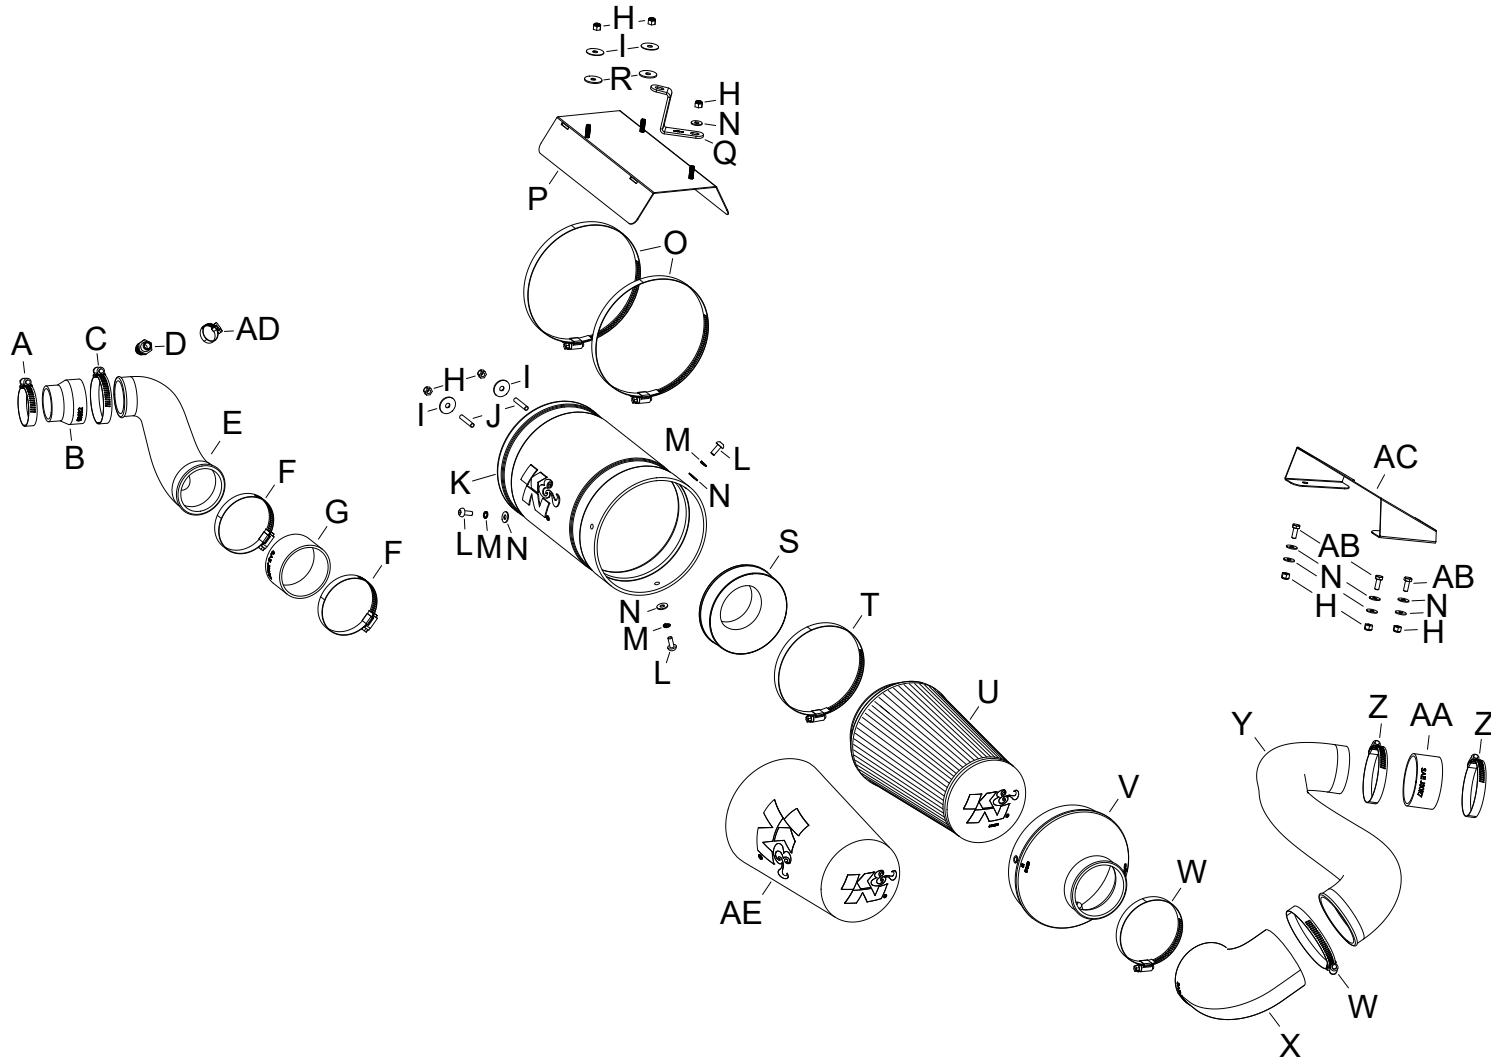

57-1140
CAN-AM
2015-17 Maverick 1000R
976cc Turbo

PARTS LIST:

Description	Qty.	Part #	Description	Qty.	Part #	Description	Qty.	Part #
A HOSE CLAMP; #28	1	08483	K CANNISTER; 63-1140, LQ	1	087344A	U FILTER CHARGER	1	RU-5065XD
B HOSE; 1-3/4"ID TO 2-1/4"ID	1	08682	L BOLT; M6 X 1.00 X 16MM, SS	3	07730	V LID, 63-1140, LR, XLHDPE	1	087345A
C HOSE CLAMP; #36	1	08530	M WASHER, M6 SPLIT LOCK ZINC	3	1-3025	W HOSE CLAMP; #56	2	08620
D VENT; STRT, 5/8 BARBED 1/4	1	08911-1	N WASHER; 6MM FLAT, SS	10	08269	X HOSE; 3-1/2"ID 90DEG ANGLED	1	08502
E TUBE; 63-1140, LT, XLHDPE	1	087347A	O HOSE CLAMP; #116	2	08647	Y FRESH AIR TUBE; 63-1140, LS	1	087346A
F HOSE CLAMP; #48	2	08601	P BRACKET; TRAY, 63-1140, MILD	1	073243	Z HOSE CLAMP; #44	2	08577
G HOSE; 3" ID X 1-3/4" L	1	08190	Q BRACKET; "Z",69-9000, STL	1	083110	AA HOSE; 2-3/4" ID X 1-1/2" L	1	08179
H NUT; 6MM NYLOCK, HEXHEAD	8	07512	R WASHER; 1" X .300 X .063	2	21685	AB BOLT; 6MM-1.00 X 16MM, SS	3	07812
I WASHER; 1"D X 1/4 HOLE	4	08160	S ADAPTER; FILTER, 3.0"OD	1	21569	AC AIR SCOOP; 63-1140, MILD	1	073244
J STUD; 6MM-1.00 X 30MM L, SS	2	1-107	T HOSE CLAMP; #80	1	08694	AD HOSE CLAMP; #10 MINI	1	08411
						AE EXTREME DUTY PRECLEANER	1	25-5168