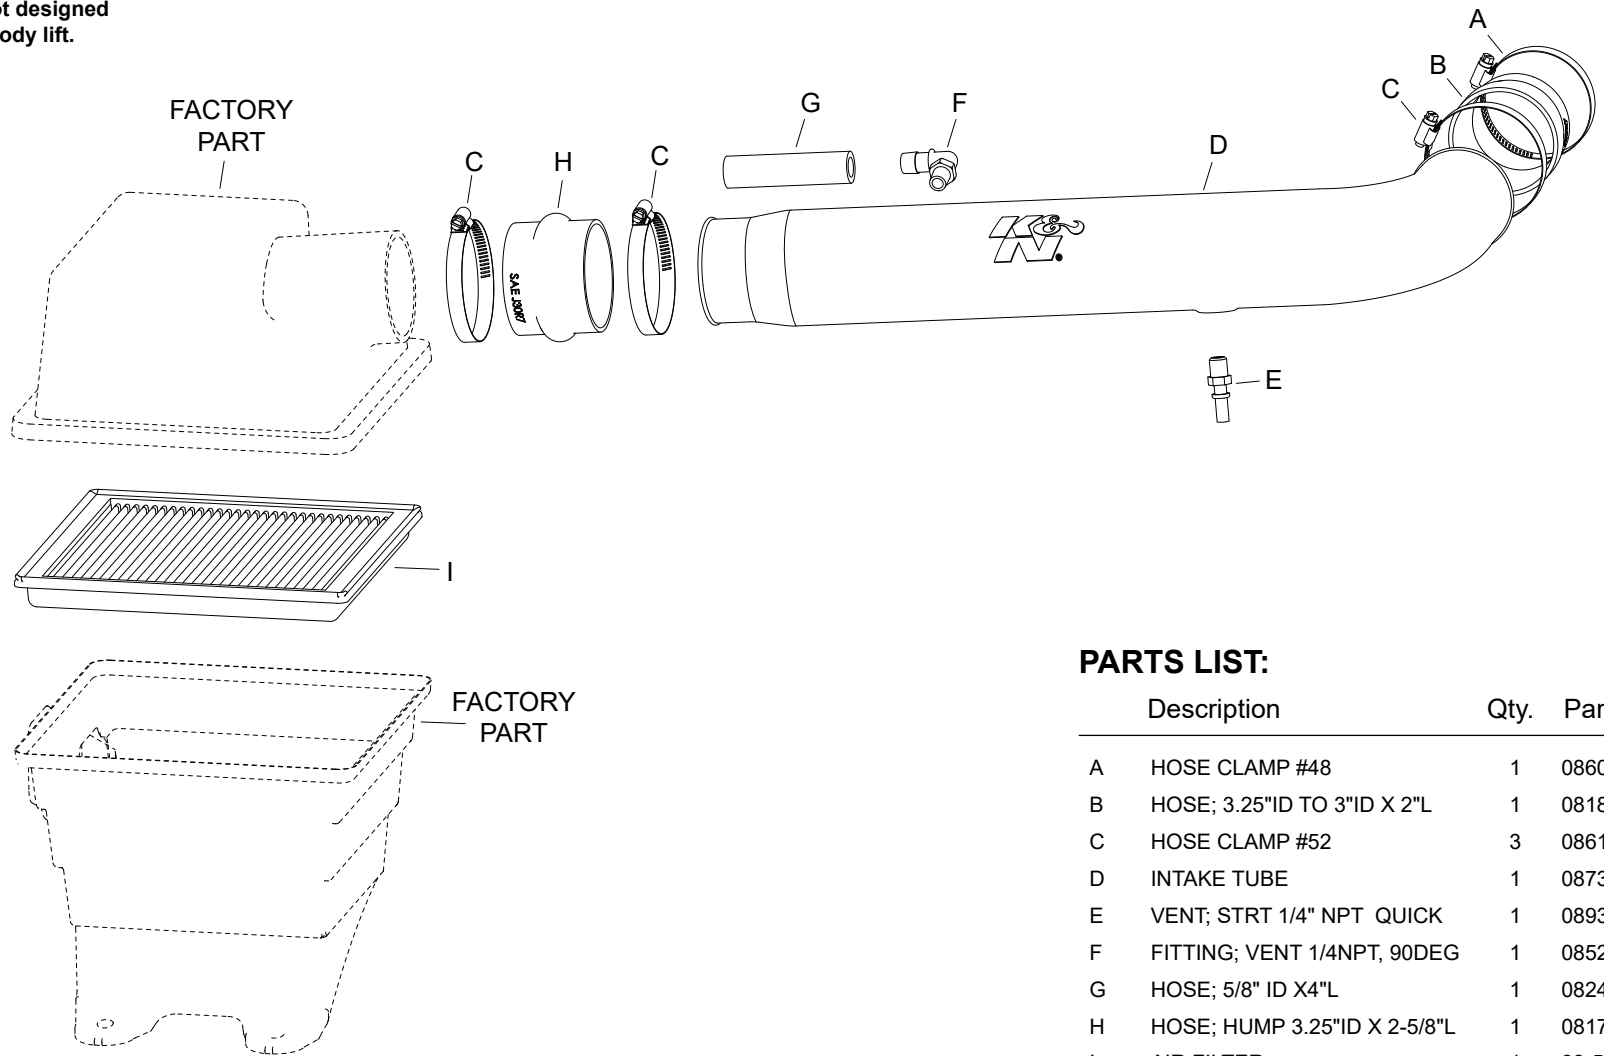

INTAKE SYSTEMS FOR VEHICLES LISTED ARE 50 STATE LEGAL. SEE KNFILTERS.COM FOR CARB STATUS ON EACH PART FOR A SPECIFIC VEHICLE.

57-3104
CHEVROLET / GMC
2017-20 Colorado / Canyon
V6-3.6L

NOTE: This kit was not designed to fit vehicles with a body lift.

PARTS LIST:

	Description	Qty.	Part #
A	HOSE CLAMP #48	1	08601
B	HOSE; 3.25"ID TO 3"ID X 2"L	1	08186
C	HOSE CLAMP #52	3	08610
D	INTAKE TUBE	1	087362A
E	VENT; STRT 1/4" NPT QUICK	1	08938
F	FITTING; VENT 1/4NPT, 90DEG	1	08525
G	HOSE; 5/8" ID X4"L	1	08244
H	HOSE; HUMP 3.25"ID X 2-5/8"L	1	08171
I	AIR FILTER	1	33-5030