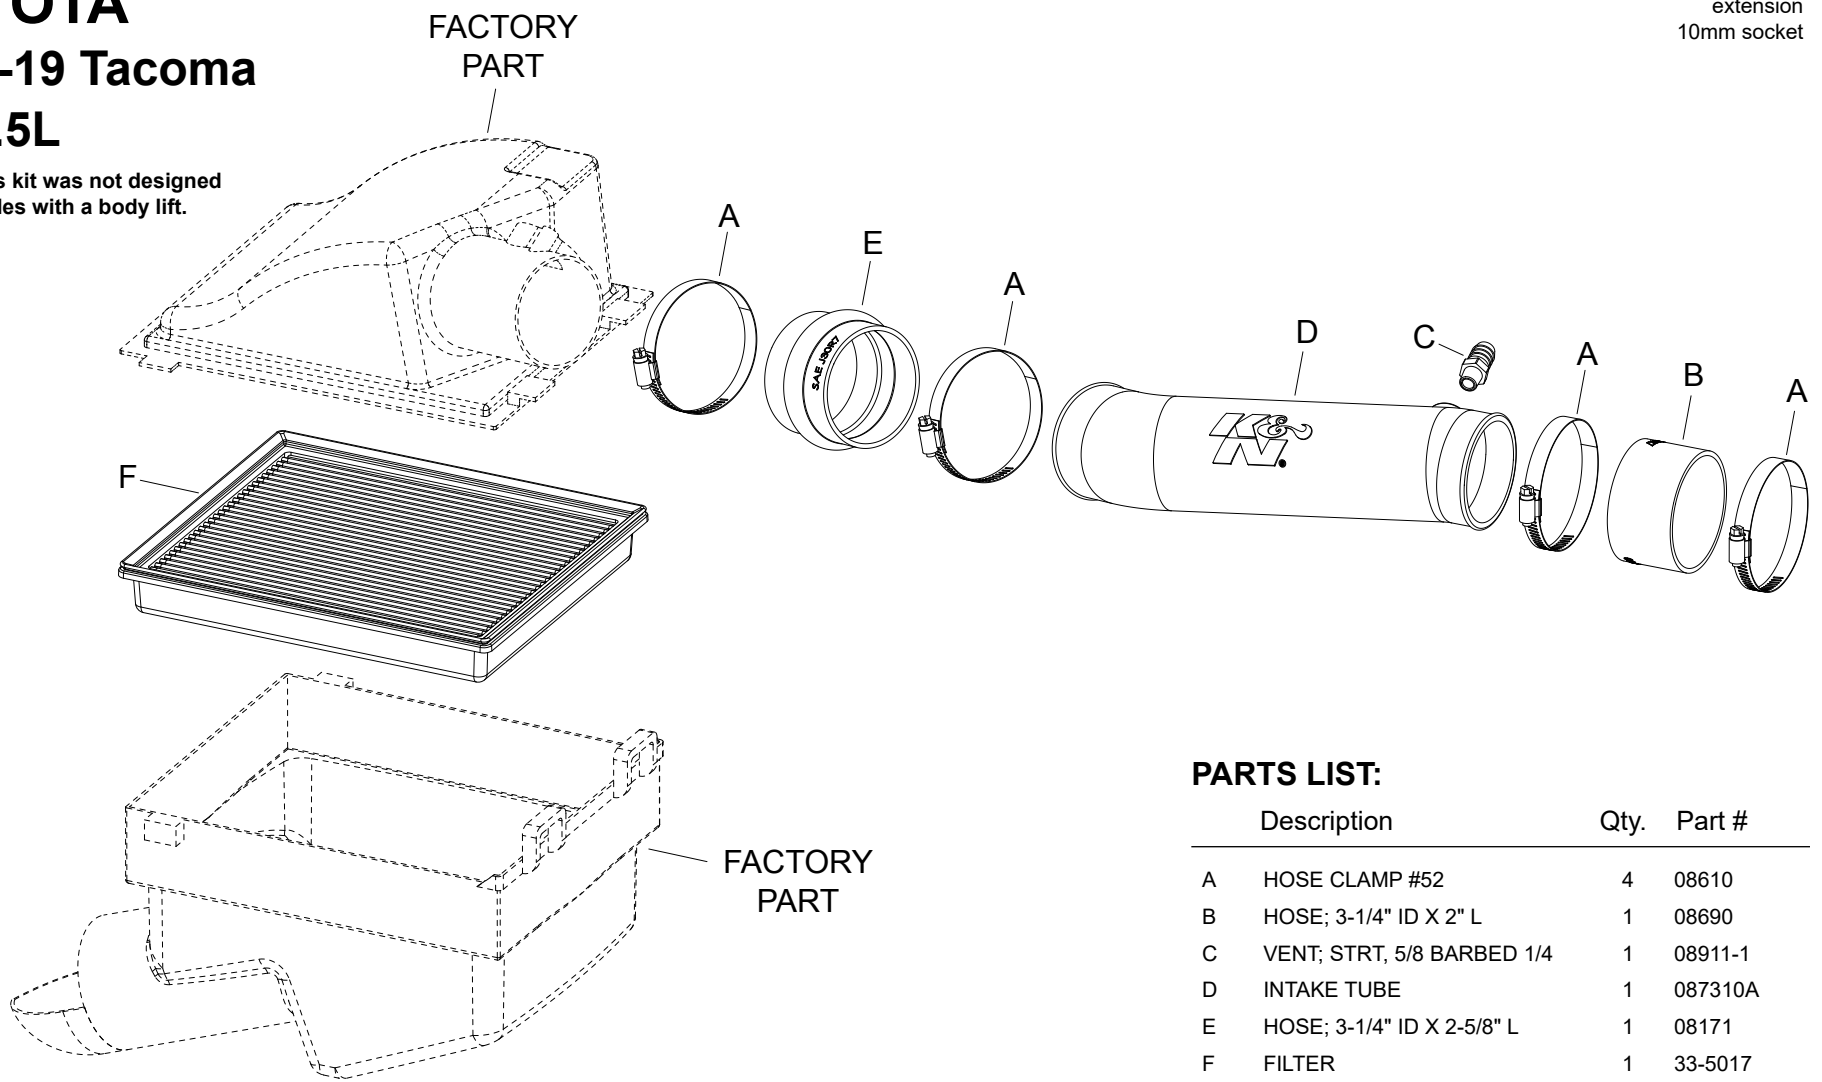

57-9039

TOYOTA

2016-19 Tacoma

V6-3.5L

NOTE: This kit was not designed to fit vehicles with a body lift.

TOOLS NEEDED:

flat blade screw driver
ratchet
extension
10mm socket

PARTS LIST:

	Description	Qty.	Part #
A	HOSE CLAMP #52	4	08610
B	HOSE; 3-1/4" ID X 2" L	1	08690
C	VENT; STRT, 5/8 BARBED 1/4	1	08911-1
D	INTAKE TUBE	1	087310A
E	HOSE; 3-1/4" ID X 2-5/8" L	1	08171
F	FILTER	1	33-5017