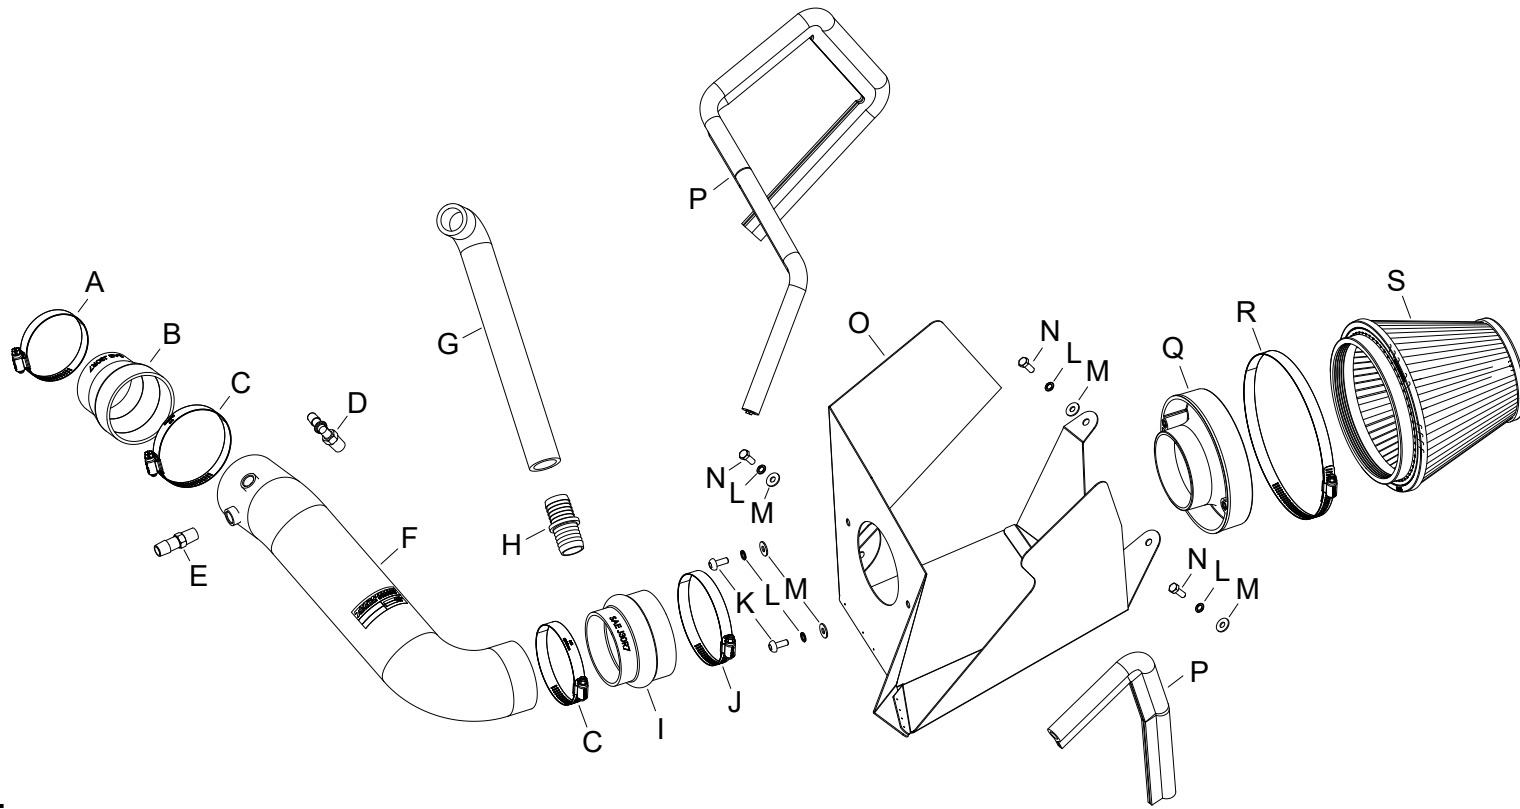

TYPHOON INTAKE SYSTEMS

69-5324TS
HYUNDAI
2019-20 Veloster N
L4-2.0L Turbo

PARTS BREAKDOWN

PARTS LIST:

Description	Qty.	Part #	Description	Qty.	Part #	Description	Qty.	Part #
A HOSE CLAMP #40	1	08554	H FITTING; VENT STRT, 1" X 1"	1	08296	O HEAT SHIELD	1	073297
B HOSE; 3" TO 2.5"ID X 3"L TPRD	1	08713	I HOSE; HUMP 3.5" TO 3"ID	1	084079	P EDGE TRIM (48")	1	102485A
C HOSE CLAMP #48	2	08601	J HOSE CLAMP #56	1	08620	Q ADAPTER; UNIVERSAL, 6"	1	21512-1
D FITTING; VENT 1/4NPT, 90DEG.	1	08523	K BOLT; M6 X 1.00 X 16MM, SS	2	07730	R HOSE CLAMP; #104	1	08697
E VENT; STRT, 1/2" HOSE, NPT	1	080022	L WASHER, M6 SPLIT LOCK ZINC	5	1-3025	S FILTER	1	RF-10480
F INTAKE TUBE	1	25829S	M WASHER; 6MM FLAT, SS	5	08269			
G HOSE; 1"ID X 11"L, 90DEG	1	08479	N BOLT; 6MM-1.00 X 16MM, SS	3	07812			