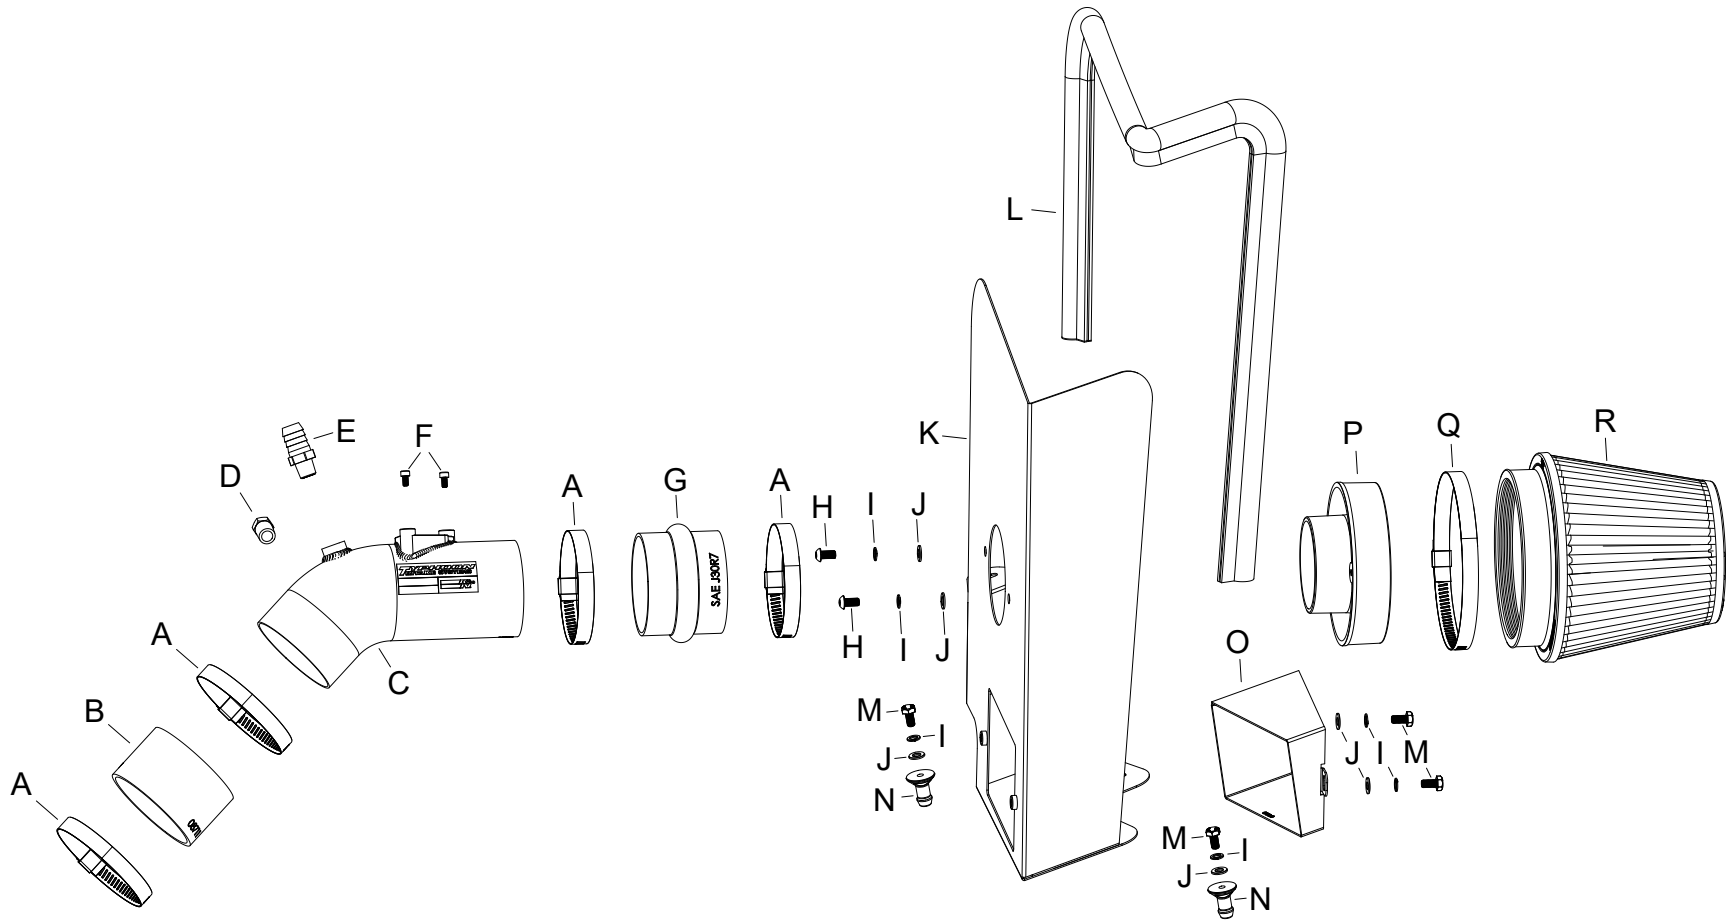

TYPHOON INTAKE SYSTEMS

**69-8623TS
TOYOTA
2019 RAV4
L4-2.5L**

PARTS BREAKDOWN

PARTS LIST:

Description	Qty.	Part #	Description	Qty.	Part #	Description	Qty.	Part #
A HOSE CLAMP; #48	4	08601	G HOSE; HUMP 3"ID X 2.5"L	1	087121	M BOLT; M6 X 1 X 12MM, HEX, SS	4	07727
B HOSE; 3"ID X 2"L REINFORCED	1	08711	H BOLT; M6 X 1", 12MM, SS	2	07794	N MOUNT, PLASTIC AIRBOX	2	8-186-1
C TUBE; 3"OD X 7"L, AL, SILVER	1	25834S	I WASHER; M6 SPLIT LOCK ZINC	6	1-3025	O AIR DUCT; 69-8621, MILD STL	1	073260
D FITTING; BARBED, 1/8, 1/4"NPT	1	08052	J WASHER; 6MM FLAT, SS	6	08269	P ADAPTER; FILTER, 3.0"OD	1	21569
E VENT; STRT, 5/8 BARBED 1/4	1	08911-1	K HEAT SHIELD; 69-8623, MILD	1	07372	Q CLAMP; #88, 1/2", SS	1	KITHS88
F BOLT; M4-.7 X 8MM, ALLEN, SS	2	07733	L EDGE TRIM; 3/4" BULB, TOP	1	102496A	R 5"FLG, 6-1/2"B, 4-1/2"T, 5-1/2"H	1	RU-5147