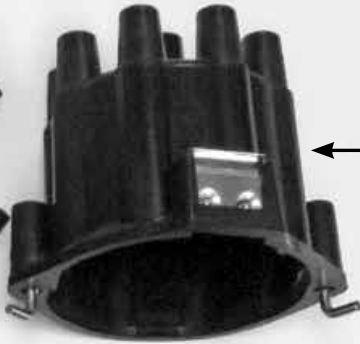

Plug Wires

Distributor Cap

Decorative Coil Wire

Distributor Housing

Distributor Cap Boots

M8-1.25 x 40mm Hex Head Bolts with Flat Washers

Spark Plug Boots

Spark Plug Terminals