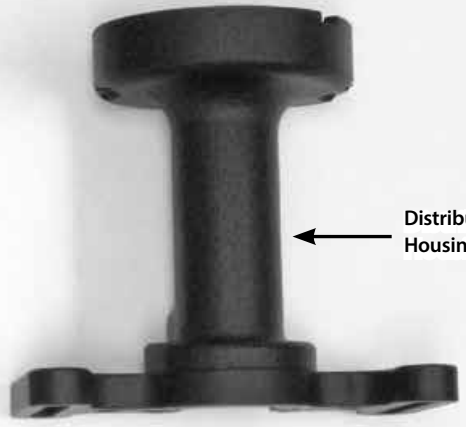

Plug Wires

Distributor Cap

Decorative Coil Wire

Distributor Housing

Distributor Cap Boots

M8-1.25 x 40mm Hex Head Bolts with Flat Washers

Spark Plug Boots

Spark Plug Terminals

Fig. 1