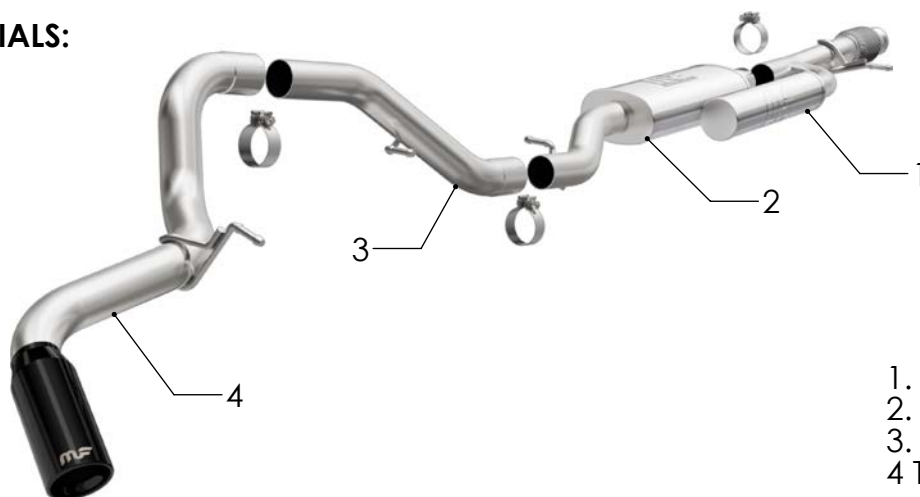

GM SUV 5.3L SINGLE EXIT

PART NO. 19540

**BILL OF MATERIALS:**

- 1. RESON ASSY
- 2. MUFFLER ASSY
- 3. MID PIPE ASSY
- 4. TAIL PIPE ASSY

**HARDWARE KIT:**

- 1. [3] 3.00" Clamp