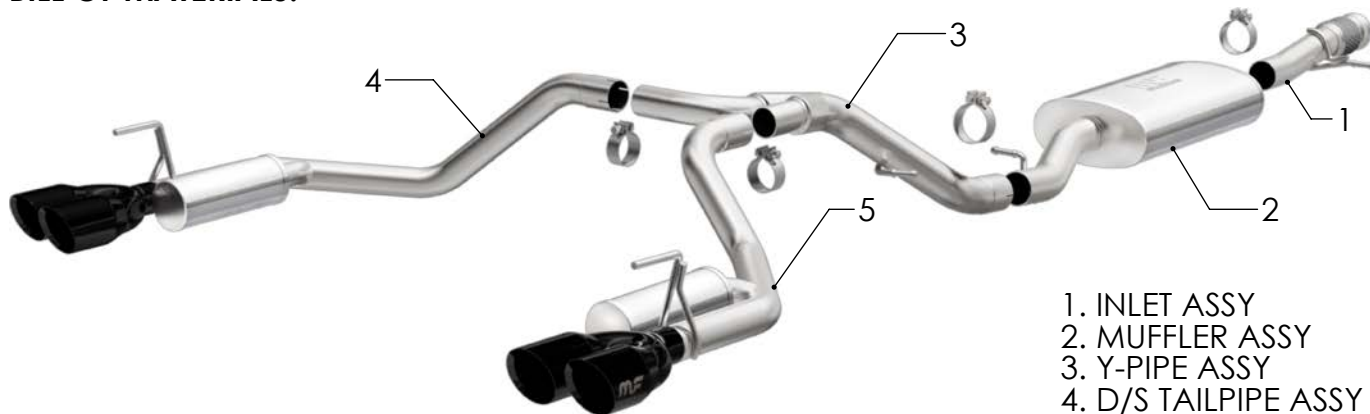

SYSTEM STREET CAT-BACK 5.3L

PART NO. 19580

BILL OF MATERIALS:

1. INLET ASSY
2. MUFFLER ASSY
3. Y-PIPE ASSY
4. D/S TAILPIPE ASSY
5. P/S TAILPIPE ASSY

HARDWARE KIT:

1. [2] 3.00" Clamp
2. [2] 2.50" Clamp