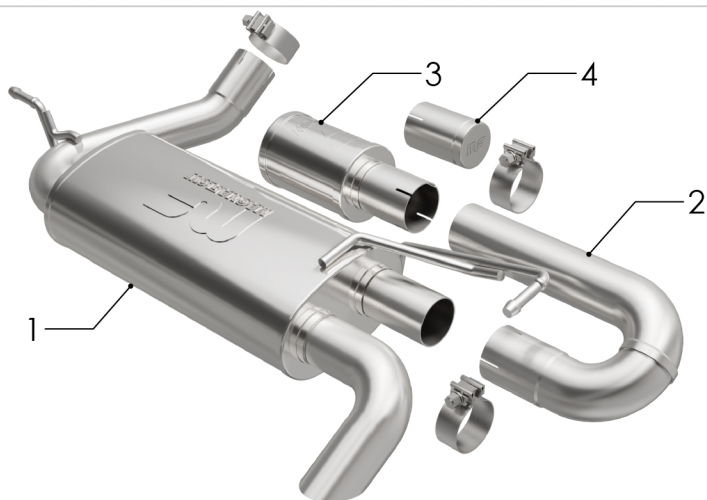

# JEEP WRANGLER OVERLAND | PART NO. 19668

## BILL OF MATERIALS:

1. MUFFLER ASSY.
2. MIDPIPE ASSY.
3. NDT RESONATOR
4. PIPE CAP

## HARDWARE KIT:

1. [3] 2.50' Clamp