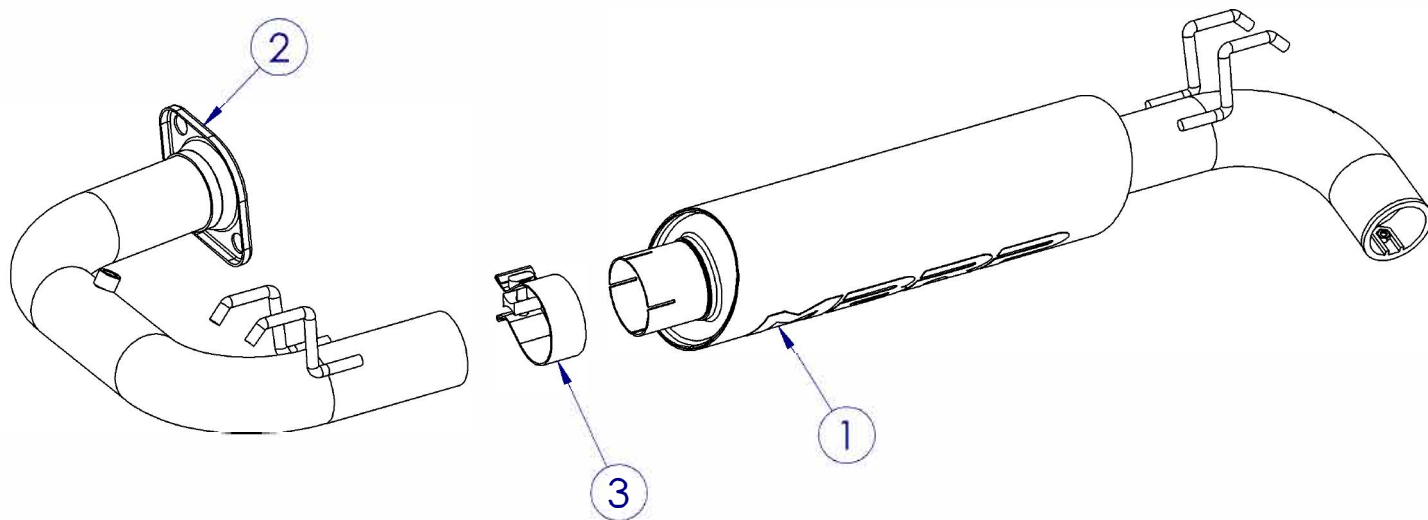

AT-9110SP

SPORT MUFFLER ASSEMBLY
2019-2020 HONDA TALON 1000

ITEM NO.	DESCRIPTION	QTY.
1	MUFFLER ASSEMBLY	1
2	INLET PIPE	1
3	2.5" CLAMP	1