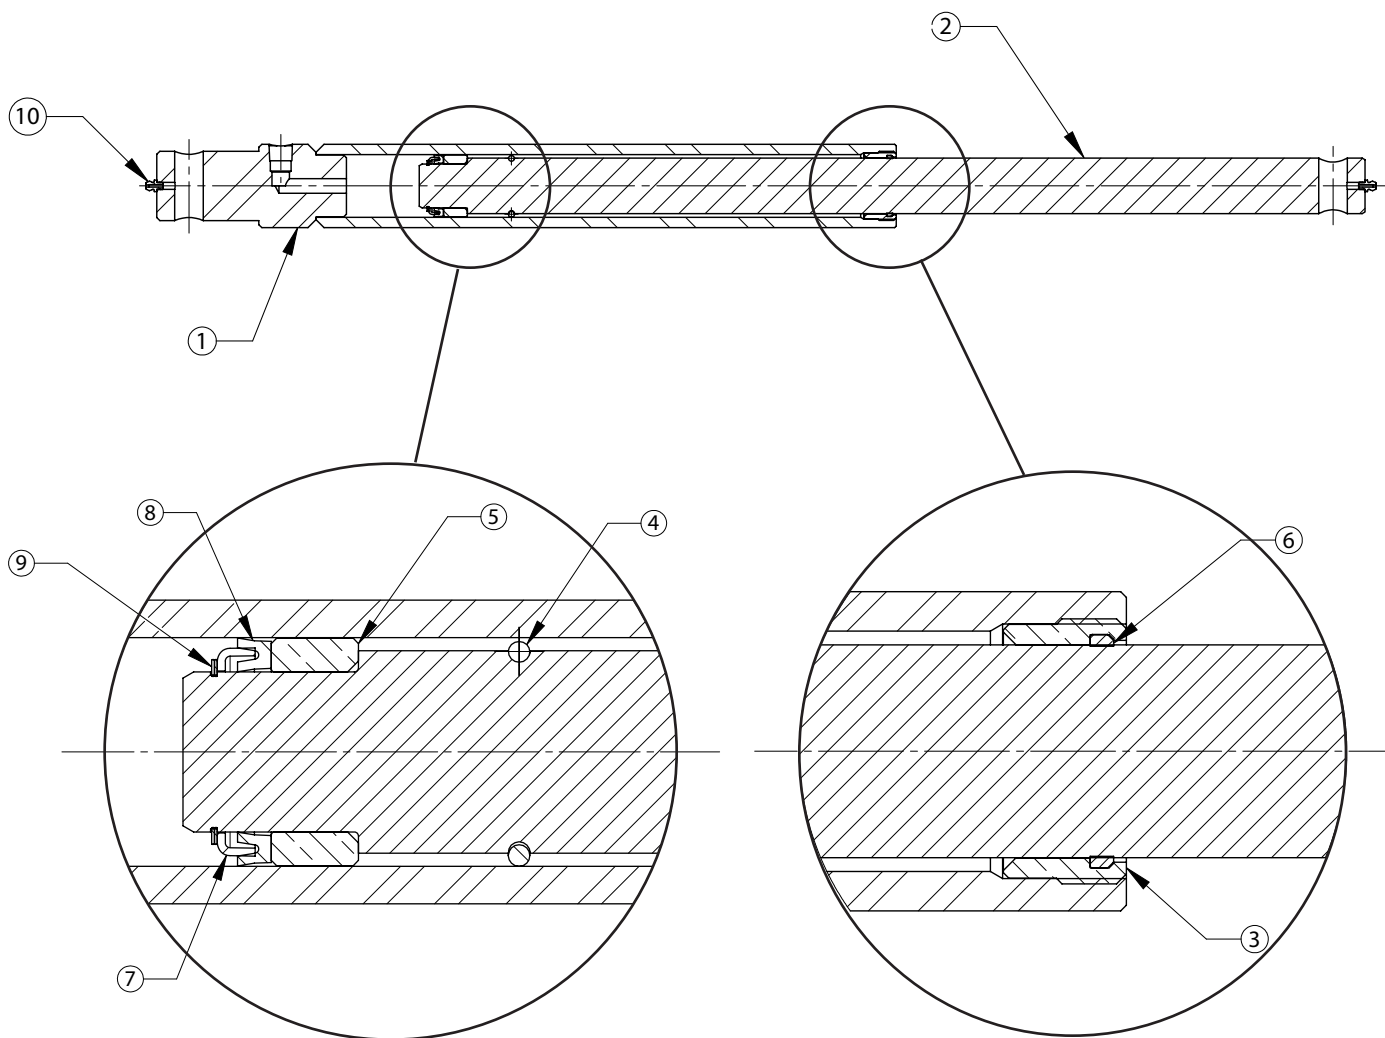

Parts List

Parts List

Item No.	Qty.	Part No.	Description
1	1	564082	Table Base (for 5285)
	1	576775	Table Base (for 1066521-00-A)
2	4	564060	Frame Tube
3	1	564088	Retaining Plate
4	12	16696	Alemite Grease Fitting
5	1	566055	Inline Flow Regulator Valve
6	1	10673	Straight Fitting
7	1	563966	Hydraulic Hose
8	1	560111	Air Pump
9	1	564063	Riser Frame (for 5285)
	1	576774	Riser Frame (for 1066521-00-A)
10	1	564058	Rise Frame (for 5285)
	1	576773	Rise Frame (for 1066521-00-A)
15	2	564094	Hex Head Cap Screw
16	6	11253	Type "A" Washer
17	18	564076	Hex Locknut
18	4	526998	Locking Collar
20	2	523970	Trunnion
21	8	218297	Warning Decal
22	1	523964	Forcing Screw
23	1	564090	Tilt Table
26	2	564079	Bushing
27	4	579188	Roller
28	1	564084	Spacer
29	8	564092	Hex Head Cap Screw
36	1	565808	Hydraulic Cylinder
37	1	523969	Table
38	1	523966	Forcing Screw
41	1	564118	Elbow
42	1	564117	Velocity Fuse

Replacement Kit List

Item No.	Qty.	Description
565243 Hardware Kit		
19	4	Thrust Bearing Washer
24	2	Nylon Insert Locknut
25	2	Washer
565244 Keeper Plate Kit (for 5285)		
30	2	Keeper Plate
31	4	Screw (10-24 x 1/2)
32	2	Glide Strip
577249 Keeper Plate Kit (for 1066521-00-A)		
30	2	Keeper Plate
31	4	Screw (10-24 x 1/2)
32	2	Glide Strip
565247 Wood Block Kit		
11	2	Wood Block
12	4	Carriage Bolt
13	4	Washer
14	4	Hex Nut
579910 Cylinder Pin Hardware Kit		
39	4	Retaining Ring
40	2	Cylinder Pivot Pin
579912 Caster Kit		
33	1	Swivel Caster with Brake
34	1	Caster Swivel Lock
579913 Bolt Pack		
35	6	Serrated Flange Bolt (3/8"-16 X 3/4")

Cylinder Parts List

566057 Seal Replacement Kit

Item No.	Qty.	Part No.	Description
1	1	565801	Cylinder Weldment
2	1	565804	Rod
3	1	*	Retainer Nut
4	1	*	Retaining Ring
5	1	*	Cylinder Bushing
6	1	*	Wiper Rod
7	1	*	Slip Retainer
8	1	*	U-cup Packing (Piston Type)
9	1	*	External Retaining Ring
10	2	*	Alemite Grease Fitting