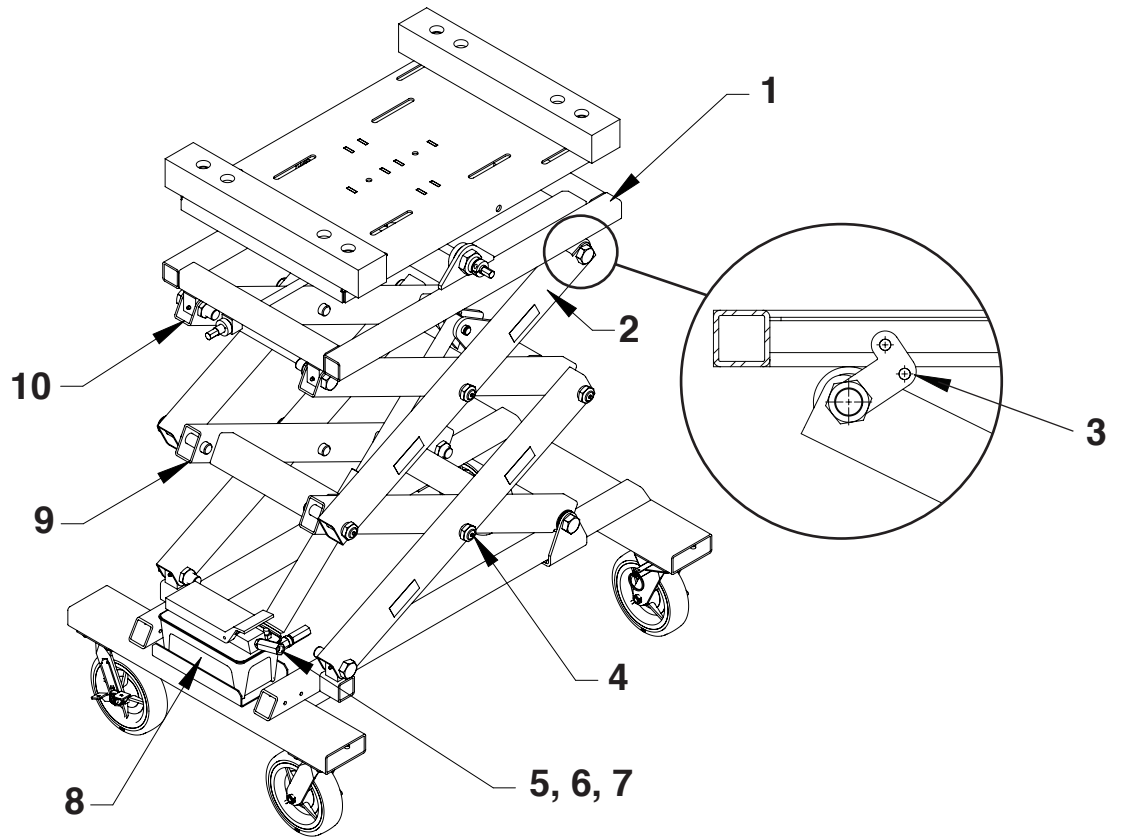

Parts List

Parts List

Item No.	Qty.	Part No.	Description
1	1	564082	Table Base (for 5285)
	1	576775	Table Base (for 1066521-00-A)
2	4	564060	Frame Tube
3	1	564088	Retaining Plate
4	12	16696	Alemite Grease Fitting
5	1	566055	Inline Flow Regulator Valve
6	1	10673	Straight Fitting
7	1	563966	Hydraulic Hose
8	1	560111	Air Pump
9	1	564063	Riser Frame (for 5285)
	1	576774	Riser Frame (for 1066521-00-A)
10	1	564058	Rise Frame (for 5285)
	1	576773	Rise Frame (for 1066521-00-A)
15	2	564094	Hex Head Cap Screw
16	6	11253	Type "A" Washer
17	18	564076	Hex Locknut
18	4	526998	Locking Collar
20	2	523970	Trunnion
21	8	218297	Warning Decal
22	1	523964	Forcing Screw
23	1	564090	Tilt Table
26	2	564079	Bushing
27	4	579188	Roller
28	1	564084	Spacer
29	8	564092	Hex Head Cap Screw
36	1	565808	Hydraulic Cylinder
37	1	523969	Table
38	1	523966	Forcing Screw
41	1	564118	Elbow
42	1	564117	Velocity Fuse

Replacement Kit List

Item No.	Qty.	Description
565243 Hardware Kit		
19	4	Thrust Bearing Washer
24	2	Nylon Insert Locknut
25	2	Washer
565244 Keeper Plate Kit (for 5285)		
30	2	Keeper Plate
31	4	Screw (10-24 x 1/2)
32	2	Glide Strip
577249 Keeper Plate Kit (for 1066521-00-A)		
30	2	Keeper Plate
31	4	Screw (10-24 x 1/2)
32	2	Glide Strip
565247 Wood Block Kit		
11	2	Wood Block
12	4	Carriage Bolt
13	4	Washer
14	4	Hex Nut
579910 Cylinder Pin Hardware Kit		
39	4	Retaining Ring
40	2	Cylinder Pivot Pin
579912 Caster Kit		
33	1	Swivel Caster with Brake
34	1	Caster Swivel Lock
579913 Bolt Pack		
35	6	Serrated Flange Bolt (3/8"-16 X 3/4")

Cylinder Parts List

566057 Seal Replacement Kit

Item No.	Qty.	Part No.	Description
1	1	565801	Cylinder Weldment
2	1	565804	Rod
3	1	*	Retainer Nut
4	1	*	Retaining Ring
5	1	*	Cylinder Bushing
6	1	*	Wiper Rod
7	1	*	Slip Retainer
8	1	*	U-cup Packing (Piston Type)
9	1	*	External Retaining Ring
10	2	*	Alemite Grease Fitting