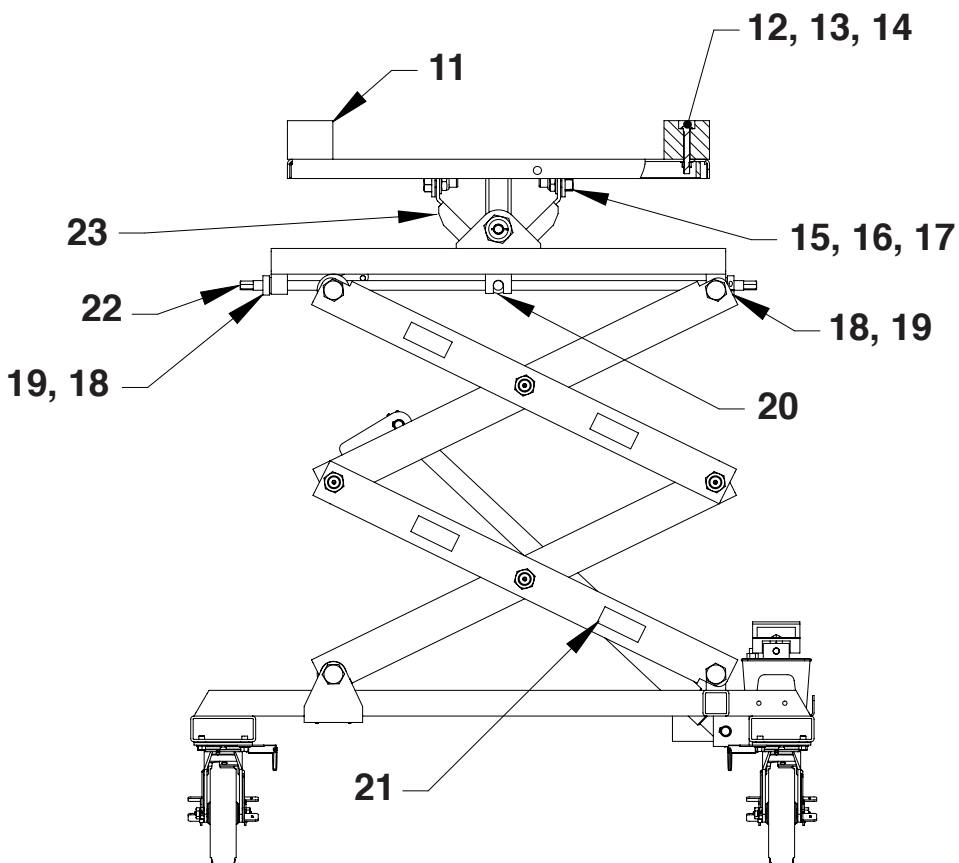

Parts List

Parts List

Item No.	Qty.	Part No.	Description
1	1	564082	Table Base (for 5285)
	1	576775	Table Base (for 1066521-00-A)
2	4	564060	Frame Tube
3	1	564088	Retaining Plate
4	12	16696	Alemite Grease Fitting
5	1	566055	Inline Flow Regulator Valve
6	1	10673	Straight Fitting
7	1	563966	Hydraulic Hose
8	1	560111	Air Pump
9	1	564063	Riser Frame (for 5285)
	1	576774	Riser Frame (for 1066521-00-A)
10	1	564058	Rise Frame (for 5285)
	1	576773	Rise Frame (for 1066521-00-A)
15	2	564094	Hex Head Cap Screw
16	6	11253	Type "A" Washer
17	18	564076	Hex Locknut
18	4	526998	Locking Collar
20	2	523970	Trunnion
21	8	218297	Warning Decal
22	1	523964	Forcing Screw
23	1	564090	Tilt Table
26	2	564079	Bushing
27	4	579188	Roller
28	1	564084	Spacer
29	8	564092	Hex Head Cap Screw
36	1	565808	Hydraulic Cylinder
37	1	523969	Table
38	1	523966	Forcing Screw
41	1	564118	Elbow
42	1	564117	Velocity Fuse

Replacement Kit List

Item No.	Qty.	Description
565243 Hardware Kit		
19	4	Thrust Bearing Washer
24	2	Nylon Insert Locknut
25	2	Washer
565244 Keeper Plate Kit (for 5285)		
30	2	Keeper Plate
31	4	Screw (10-24 x 1/2)
32	2	Glide Strip
577249 Keeper Plate Kit (for 1066521-00-A)		
30	2	Keeper Plate
31	4	Screw (10-24 x 1/2)
32	2	Glide Strip
565247 Wood Block Kit		
11	2	Wood Block
12	4	Carriage Bolt
13	4	Washer
14	4	Hex Nut
579910 Cylinder Pin Hardware Kit		
39	4	Retaining Ring
40	2	Cylinder Pivot Pin
579912 Caster Kit		
33	1	Swivel Caster with Brake
34	1	Caster Swivel Lock
579913 Bolt Pack		
35	6	Serrated Flange Bolt (3/8"-16 X 3/4")

Cylinder Parts List

566057 Seal Replacement Kit

Item No.	Qty.	Part No.	Description
1	1	565801	Cylinder Weldment
2	1	565804	Rod
3	1	*	Retainer Nut
4	1	*	Retaining Ring
5	1	*	Cylinder Bushing
6	1	*	Wiper Rod
7	1	*	Slip Retainer
8	1	*	U-cup Packing (Piston Type)
9	1	*	External Retaining Ring
10	2	*	Alemite Grease Fitting