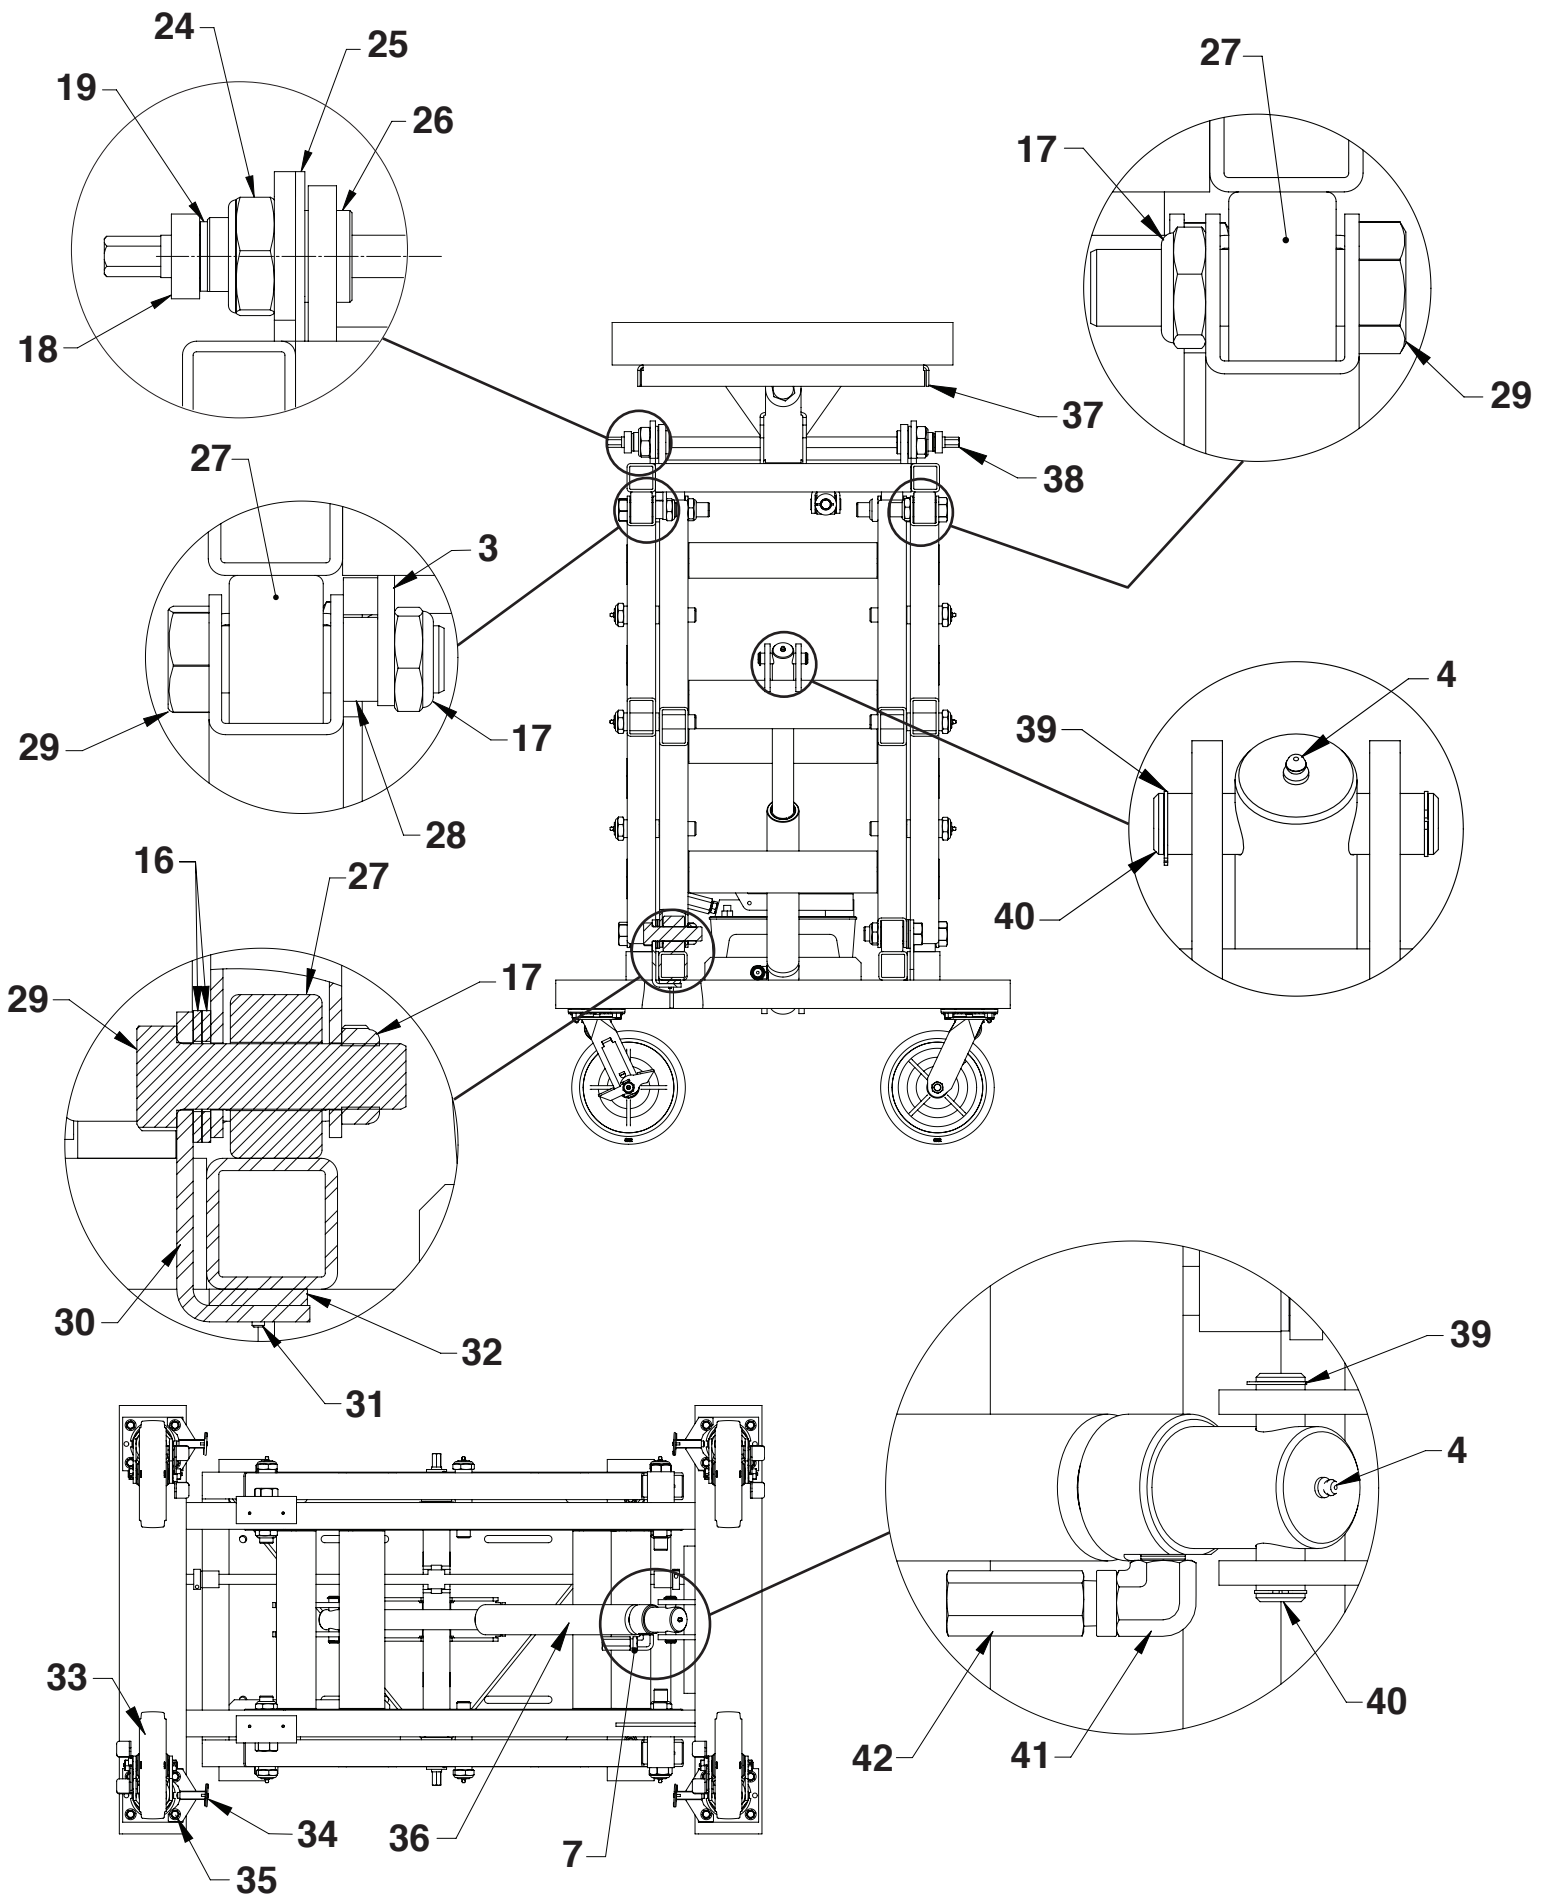

Parts List

Parts List

Item No.	Qty.	Part No.	Description
1	1	564082	Table Base (for 5285)
	1	576775	Table Base (for 1066521-00-A)
2	4	564060	Frame Tube
3	1	564088	Retaining Plate
4	12	16696	Alemite Grease Fitting
5	1	566055	Inline Flow Regulator Valve
6	1	10673	Straight Fitting
7	1	563966	Hydraulic Hose
8	1	560111	Air Pump
9	1	564063	Riser Frame (for 5285)
	1	576774	Riser Frame (for 1066521-00-A)
10	1	564058	Rise Frame (for 5285)
	1	576773	Rise Frame (for 1066521-00-A)
15	2	564094	Hex Head Cap Screw
16	6	11253	Type "A" Washer
17	18	564076	Hex Locknut
18	4	526998	Locking Collar
20	2	523970	Trunnion
21	8	218297	Warning Decal
22	1	523964	Forcing Screw
23	1	564090	Tilt Table
26	2	564079	Bushing
27	4	579188	Roller
28	1	564084	Spacer
29	8	564092	Hex Head Cap Screw
36	1	565808	Hydraulic Cylinder
37	1	523969	Table
38	1	523966	Forcing Screw
41	1	564118	Elbow
42	1	564117	Velocity Fuse

Replacement Kit List

Item No.	Qty.	Description
565243 Hardware Kit		
19	4	Thrust Bearing Washer
24	2	Nylon Insert Locknut
25	2	Washer
565244 Keeper Plate Kit (for 5285)		
30	2	Keeper Plate
31	4	Screw (10-24 x 1/2)
32	2	Glide Strip
577249 Keeper Plate Kit (for 1066521-00-A)		
30	2	Keeper Plate
31	4	Screw (10-24 x 1/2)
32	2	Glide Strip
565247 Wood Block Kit		
11	2	Wood Block
12	4	Carriage Bolt
13	4	Washer
14	4	Hex Nut
579910 Cylinder Pin Hardware Kit		
39	4	Retaining Ring
40	2	Cylinder Pivot Pin
579912 Caster Kit		
33	1	Swivel Caster with Brake
34	1	Caster Swivel Lock
579913 Bolt Pack		
35	6	Serrated Flange Bolt (3/8"-16 X 3/4")

Cylinder Parts List

566057 Seal Replacement Kit

Item No.	Qty.	Part No.	Description
1	1	565801	Cylinder Weldment
2	1	565804	Rod
3	1	*	Retainer Nut
4	1	*	Retaining Ring
5	1	*	Cylinder Bushing
6	1	*	Wiper Rod
7	1	*	Slip Retainer
8	1	*	U-cup Packing (Piston Type)
9	1	*	External Retaining Ring
10	2	*	Alemite Grease Fitting