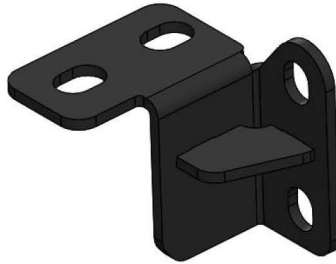

Components

1. Bumper	1	7. M14 Flat Washer	16
2. Passenger Side Frame Bracket	1	8. M14 Ny-lock Nut	8
3. Driver Side Frame Bracket	1	9. M6 x 16mm Hex Head Bolt	8
4. Back-up Sensor Retainer	4	10. M6 Flat Washer	16
5. Back-up Sensor Plug	4	11. M6 Flange Nut	8
6. M14 x 40mm Hex Head Bolt	8		

Passenger Side Frame Bracket

Driver Side Frame Bracket

Back-up Sensor Retainer

Plug

M14 Hardware

M6 Hardware