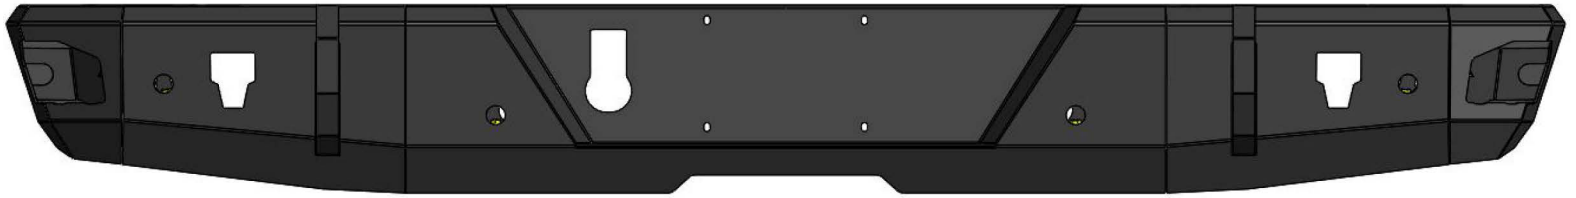

Components

1. Bumper	1	7. M14 Flat Washer	16
2. Passenger Side Frame Bracket	1	8. M14 Ny-lock Nut	8
3. Driver Side Frame Bracket	1	9. M6 x 16mm Hex Head Bolt	8
4. Back-up Sensor Retainer	4	10. M6 Flat Washer	16
5. Back-up Sensor Plug	4	11. M6 Flange Nut	8
6. M14 x 40mm Hex Head Bolt	8		

Passenger Side Frame Bracket

Driver Side Frame Bracket

Back-up Sensor Retainer

Plug

M14 Hardware

M6 Hardware