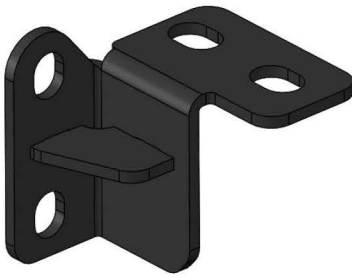

Components

1. Bumper	1	7. M14 Flat Washer	16
2. Passenger Side Frame Bracket	1	8. M14 Ny-lock Nut	8
3. Driver Side Frame Bracket	1	9. M6 x 16mm Hex Head Bolt	8
4. Back-up Sensor Retainer	4	10. M6 Flat Washer	16
5. Back-up Sensor Plug	4	11. M6 Flange Nut	8
6. M14 x 40mm Hex Head Bolt	8		

Passenger Side Frame Bracket

Driver Side Frame Bracket

Back-up Sensor Retainer

Plug

M14 Hardware

M6 Hardware