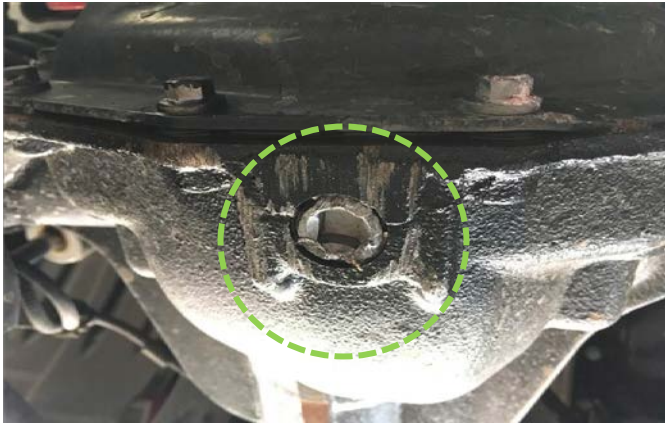

Visual Aid

Front Differential Fitment Review

If the Differential has the drain plug the RS62116 will fit on your application.

If the Differential does not have a drain plug the RS62116 will NOT fit on your application.