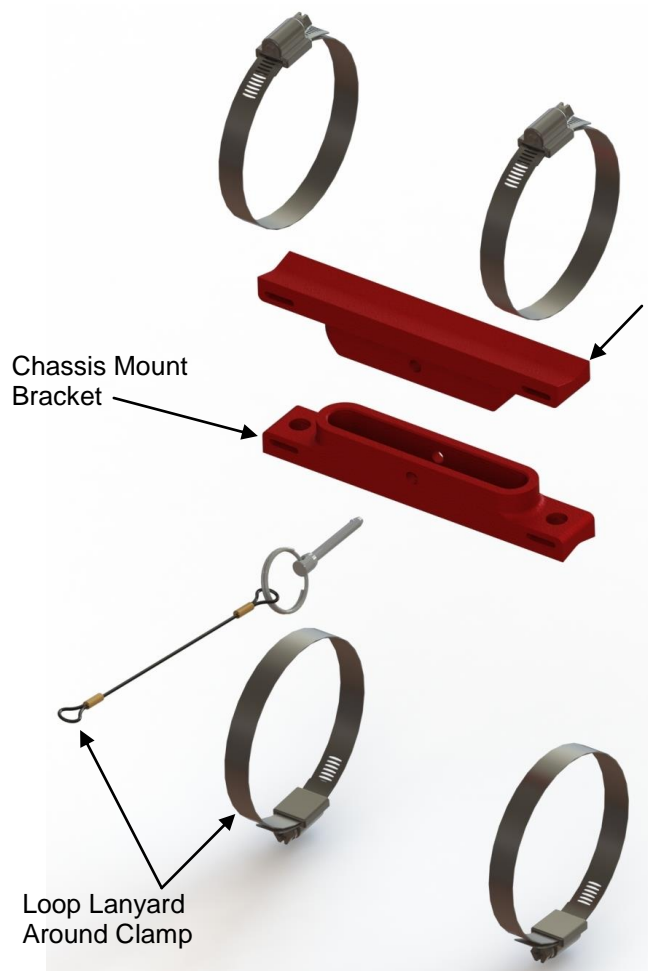

Installation Instructions for 1220 Fire Extinguisher Mount

CHASSIS MOUNT

SURFACE MOUNT