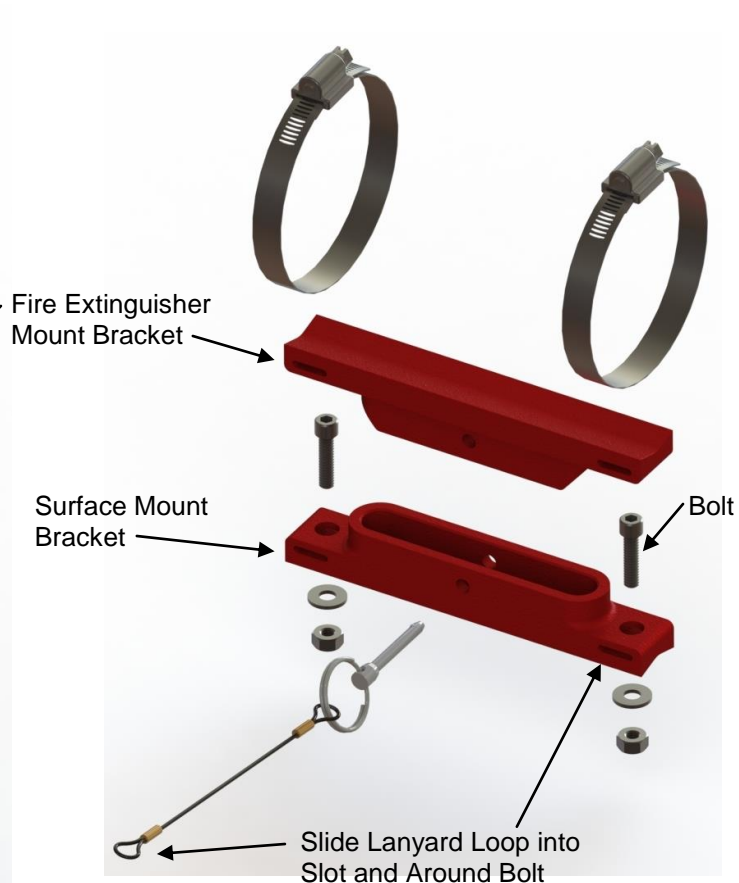

Installation Instructions for 1220 Fire Extinguisher Mount

CHASSIS MOUNT

SURFACE MOUNT