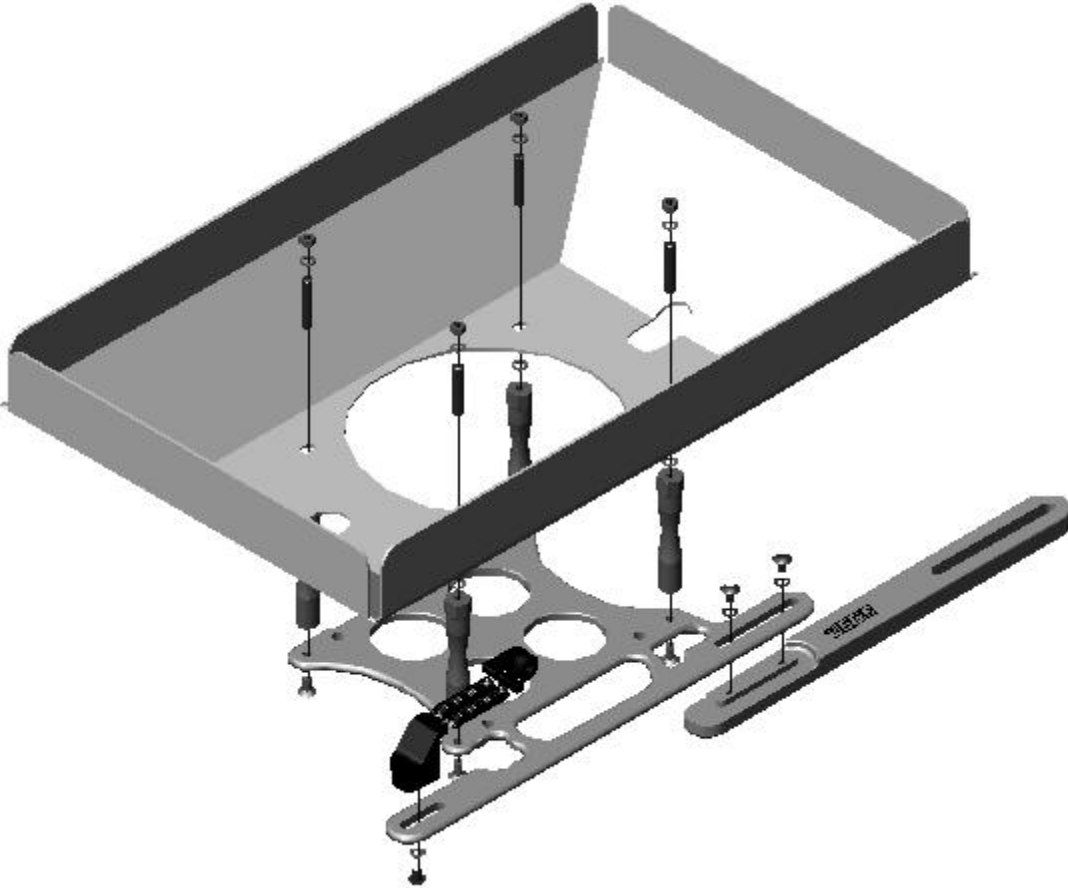

**Installation Instructions for 55016
Dragster Scoop Mount Throttle Stop Adapter**

Installation Instructions:

1-800-345-4545 jeps.com