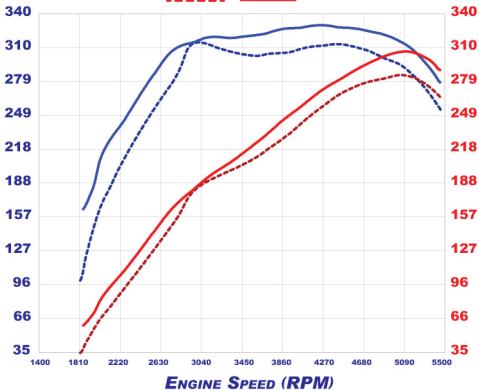

TORQUE

STOCK

AIRRAID

HORSEPOWER

+26 ADDITIONAL HORSEPOWER
+40 ADDITIONAL lb.ft. TORQUE