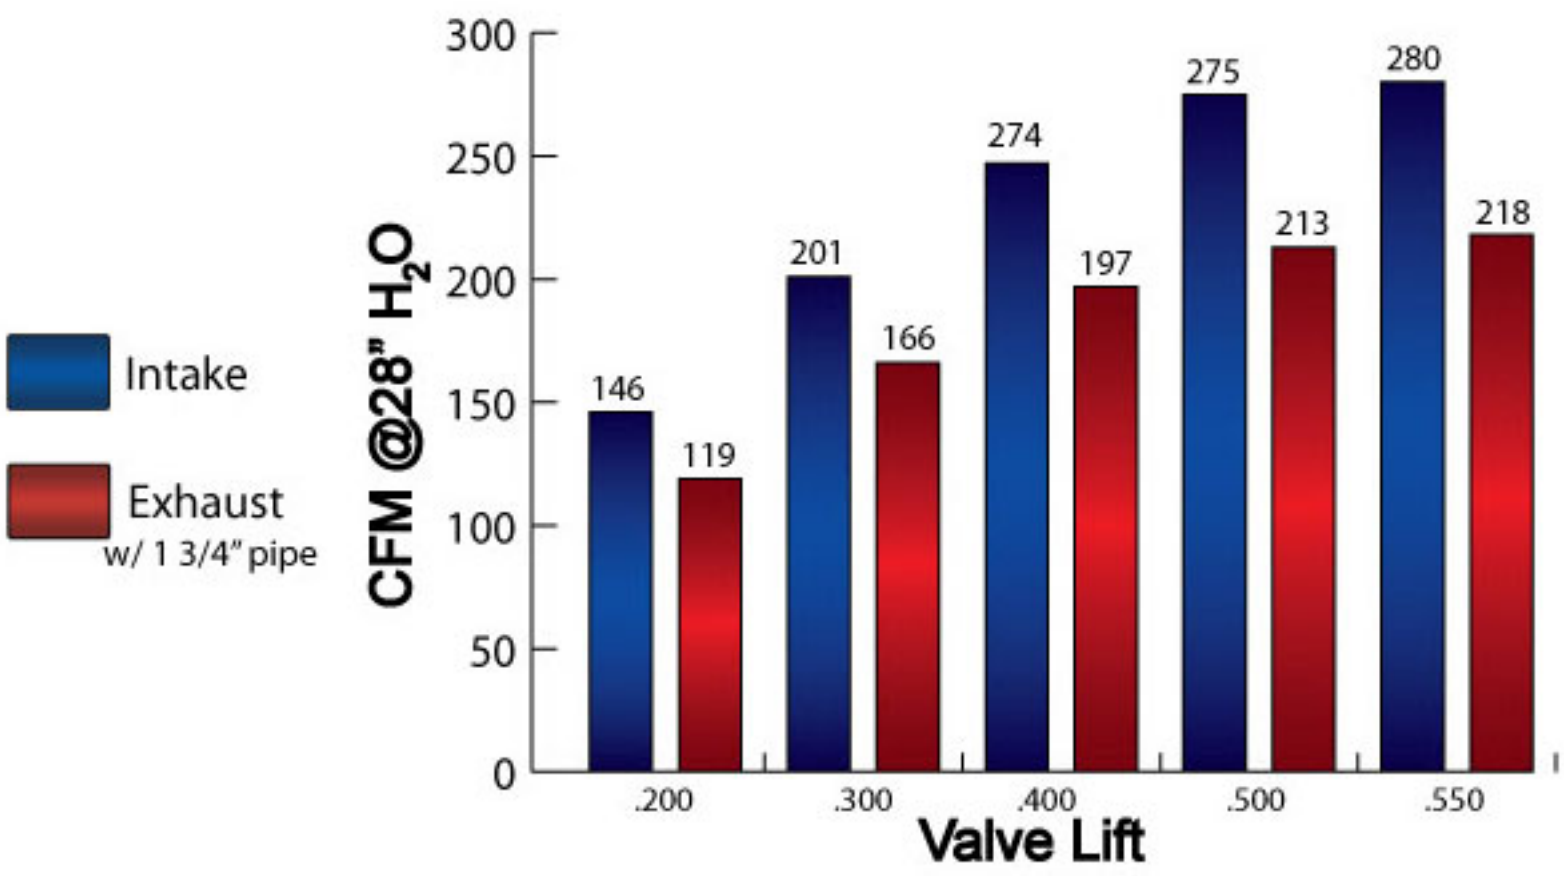

### 195cc SBC Aluminum Cylinder Head Street Eliminator Flow Chart Tested on 4.060 Bore

### 195cc SBC Aluminum Cylinder Head Competition Package Street Eliminator Flow Chart Tested on 4.060 Bore