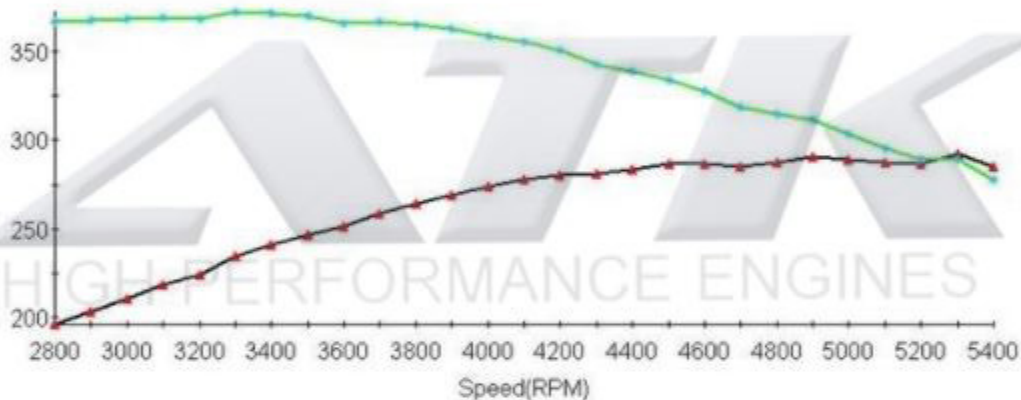

Corrected Performance Graph

CorrHP(hp) 5/18/2006 Sweep ** CorrTorq(ft-lbs) 5/18/2006 Sweep **