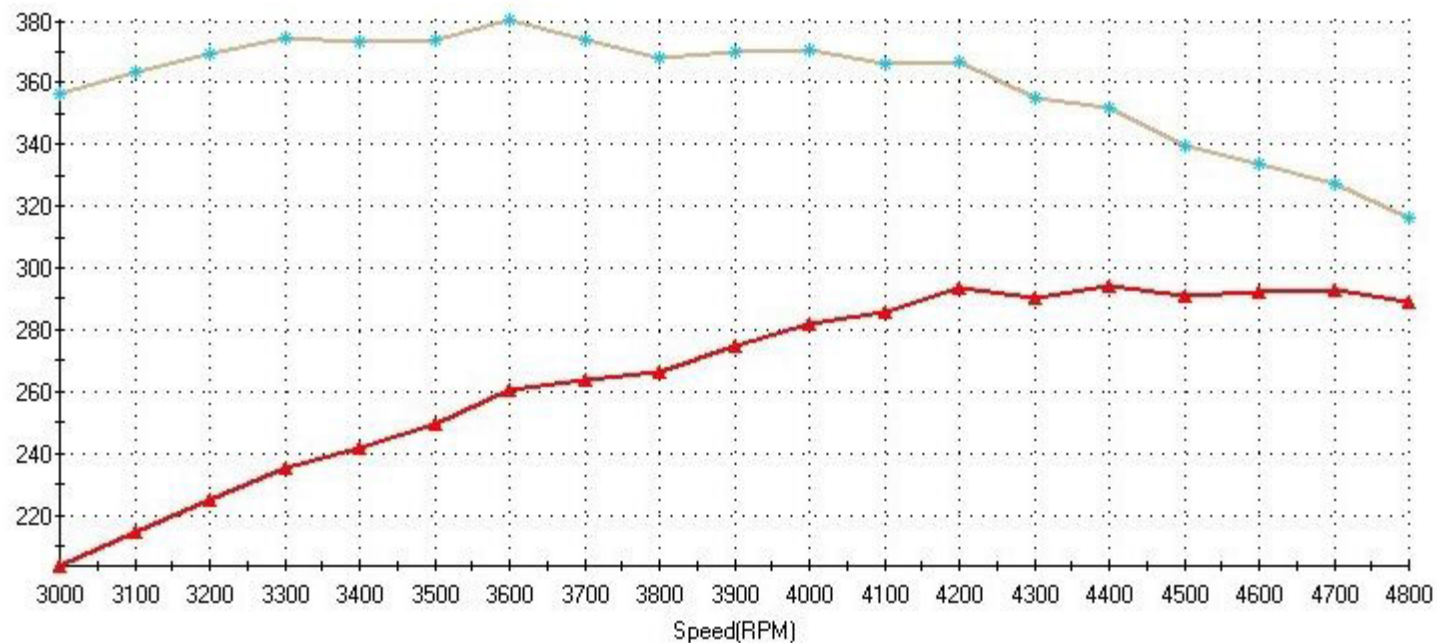

ATK HP99C Chevy 350 Vortec Complete Engine 290HP

—▲— CorrHP(Hp) 9

—★— CorrTorq(ft-lbs) 9