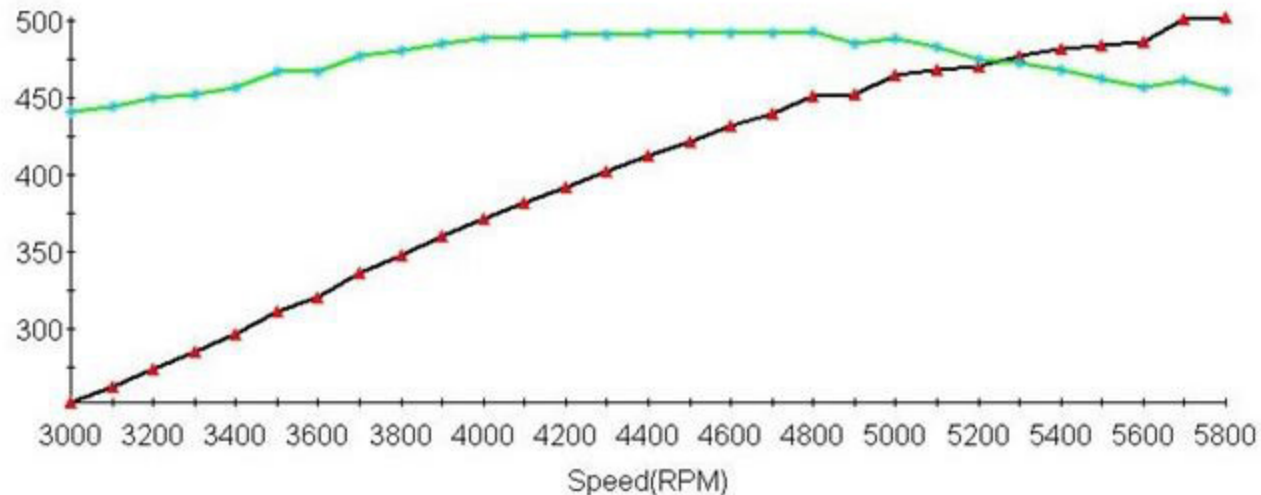

ATK HP38C Chevy 350 Blower Complete Engine 500HP

Corrected Performance Graph

—▲— CorrHP(Hp) 5/31/2007 Sweep ****

—◆— CorrTorq(ft-lbs) 5/31/2007 Sweep ****