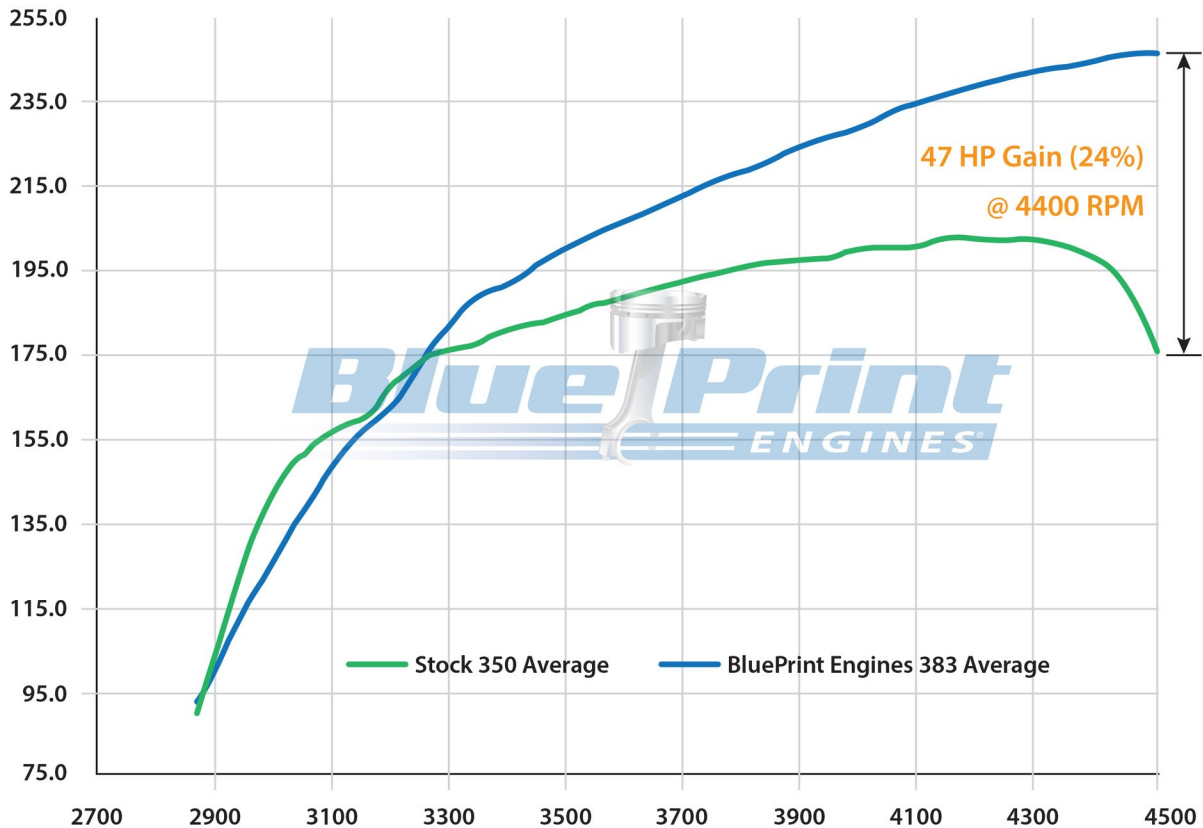

Blueprint Chevy Tahoe Engine Rear Wheel HP Comparison

Blueprint Chevy Tahoe Engine Rear Wheel Torque Comparison