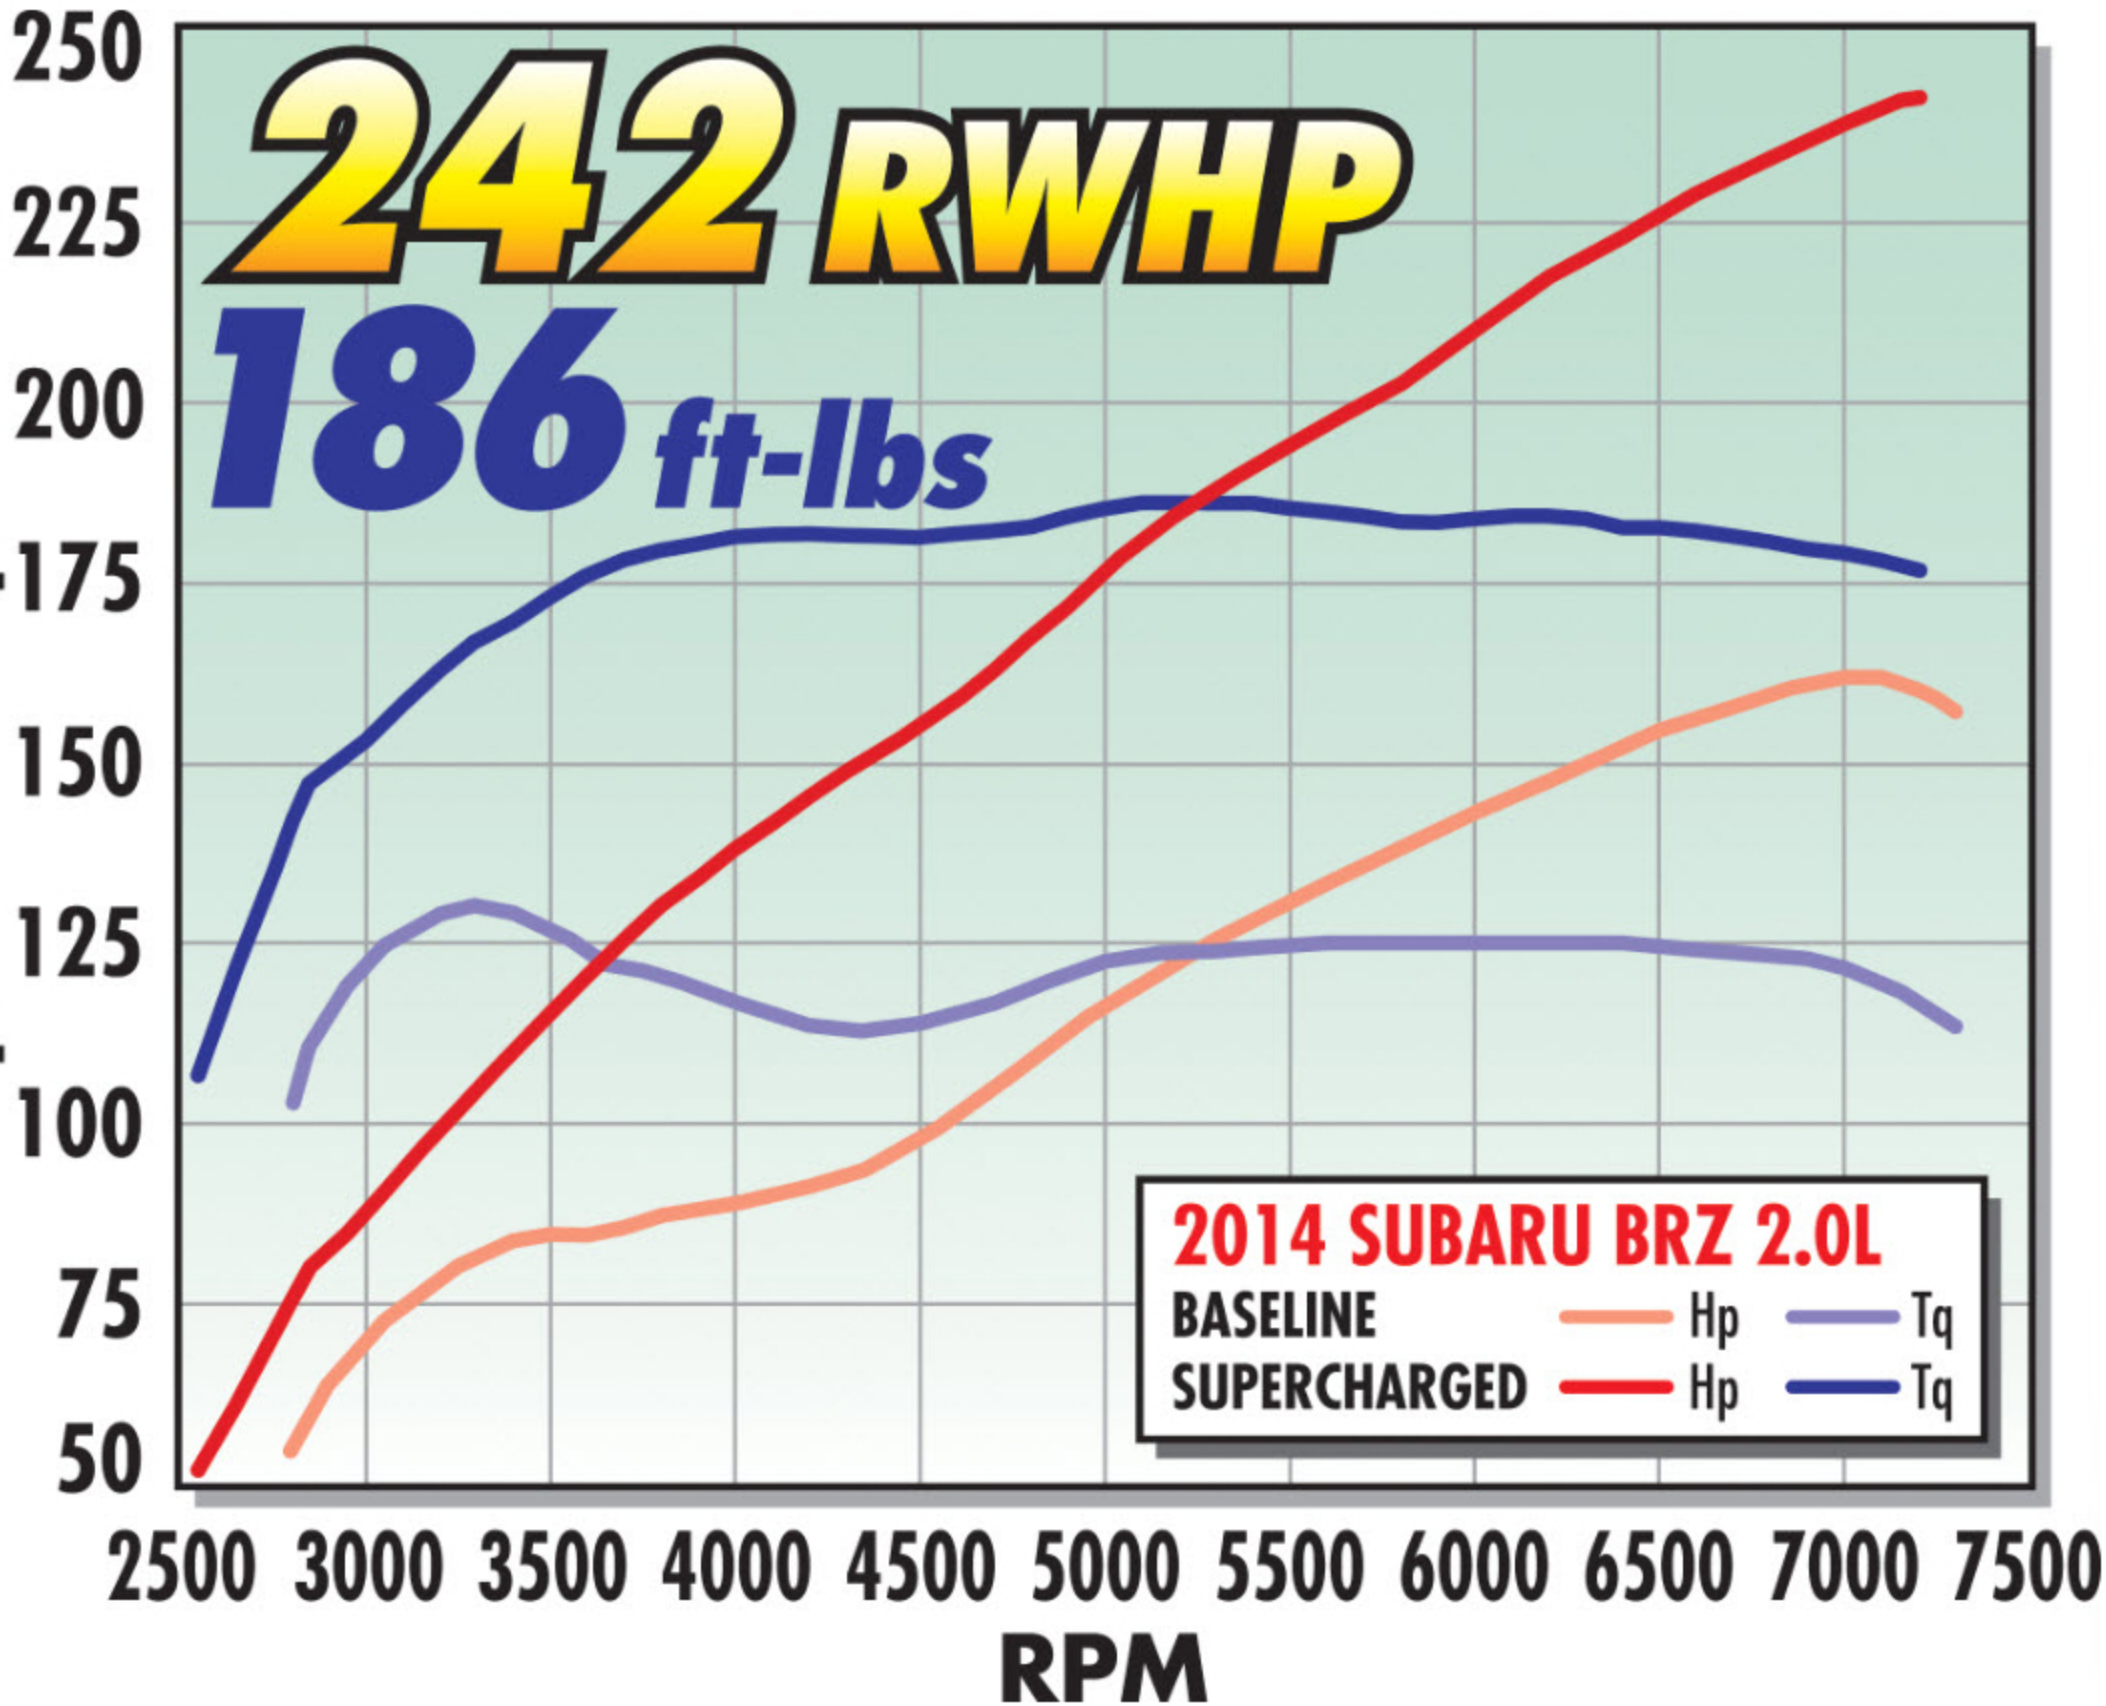

242 RWHP

186 ft-lbs

Torque/Horsepower

2014 SUBARU BRZ 2.0L
BASELINE Hp Tq
SUPERCHARGED Hp Tq