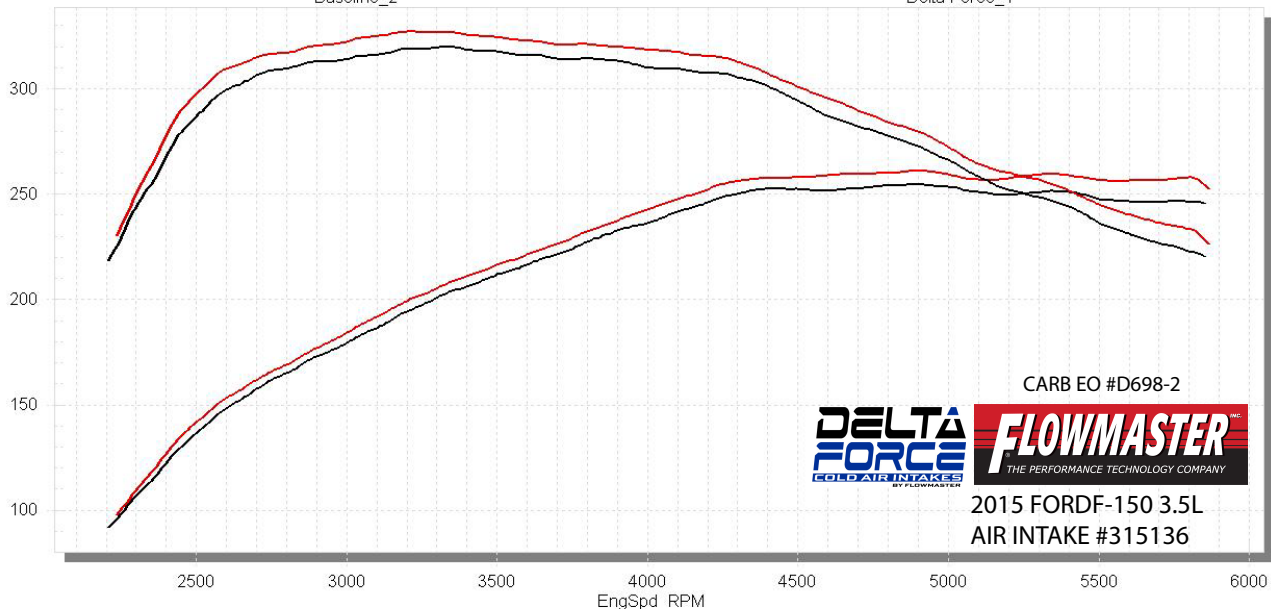

Dyno Comparison

Baseline_2, Delta Force_1,

Baseline_2

Delta Force_1

CARB EO #D698-2

DELTA
FORCE
GOLD AIR INTAKES
BY FLOWMASTER

FLOWMASTER
THE PERFORMANCE TECHNOLOGY COMPANY

2015 FORD F-150 3.5L
AIR INTAKE #315136